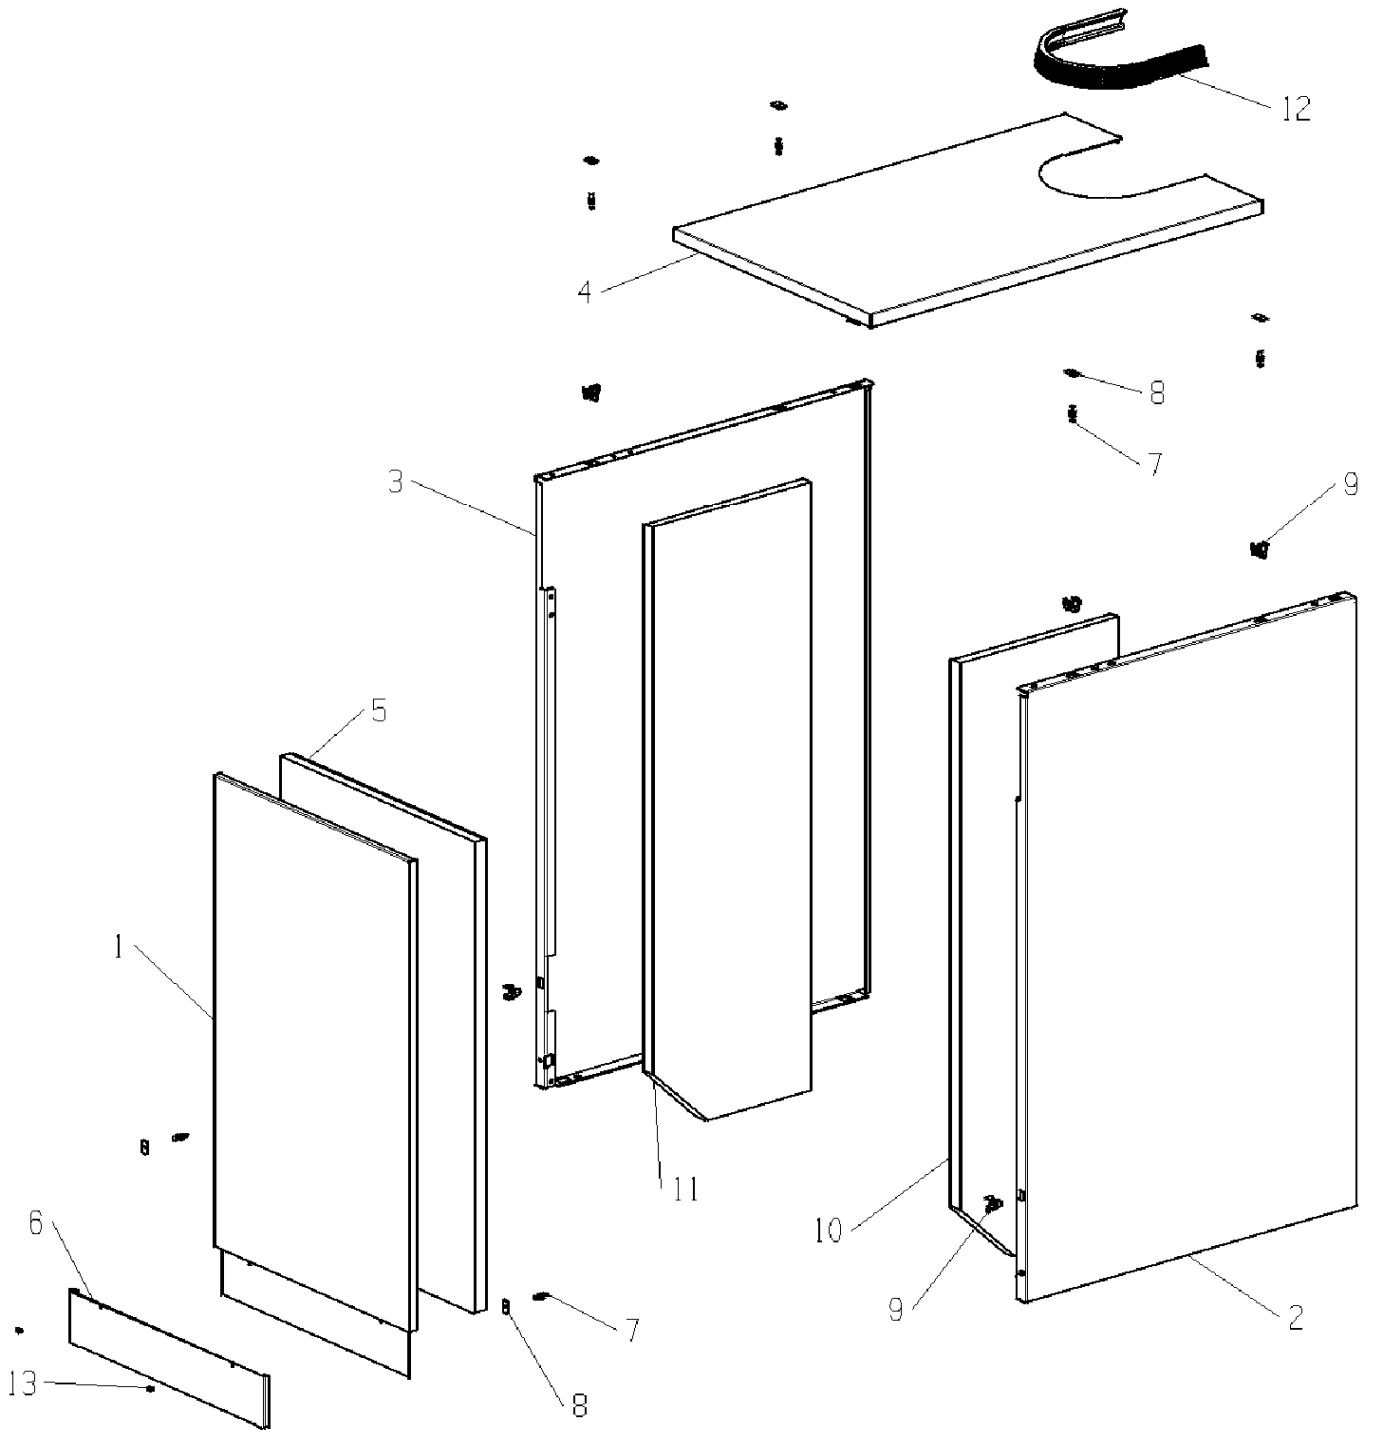

DANESMOOR 20/25-OSO-GB OIL SYS

- 4 Baffles
- 7 12/14 ~~Er~~
- 7A 15/19 ~~Er~~
- 7B 20/25 ~~Er~~
- 9 Additional ~~Er~~ parts

6720900252.AA

Spare parts list

6720900253.AA

Casing
D

20/25-OSO

1