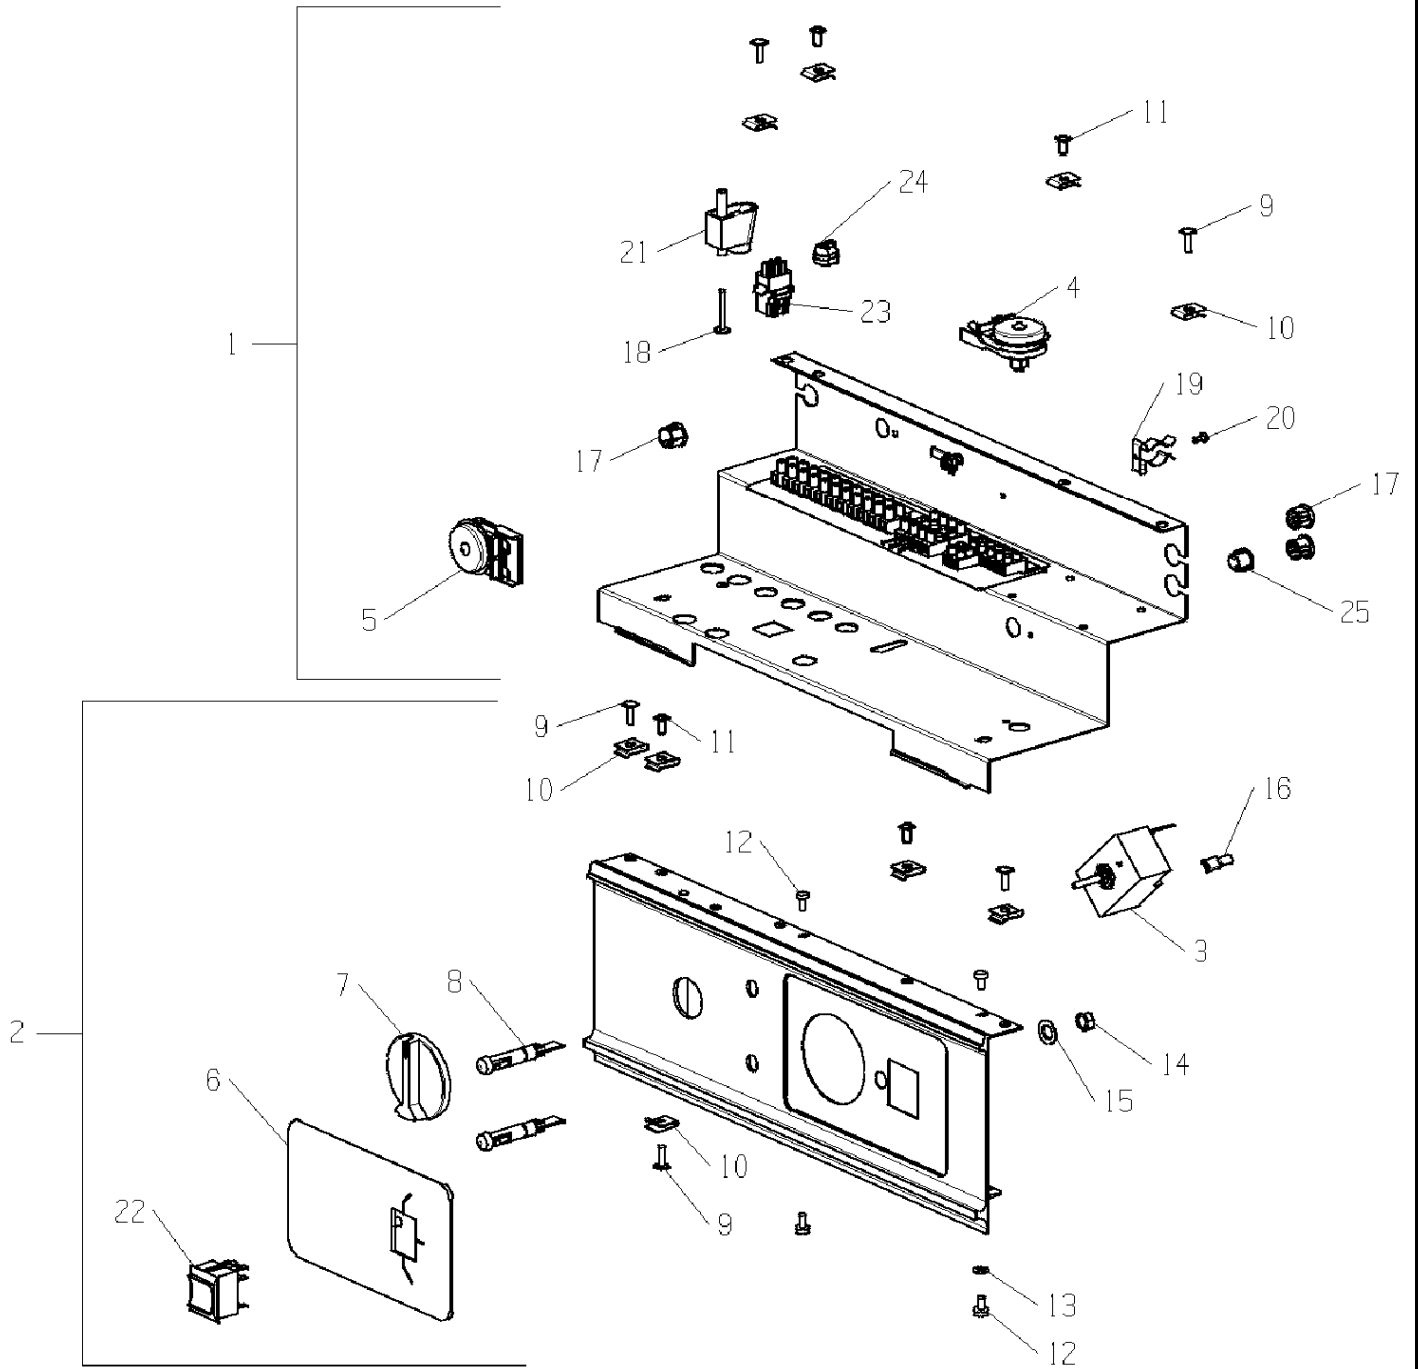

DANESMOOR 20/25-OSO-GB OIL SYS

- 4 Baffles
- 7 12/14 ~~Er~~
- 7A 15/19 ~~Er~~
- 7B 20/25 ~~Er~~
- 9 Additional ~~Er~~ parts

6720900252.AA

Spare parts list

6720900253.AA

Casing
D

20/25-OSO

1

Spare parts list

6720900254.AA

Heat exchanger
D

20/25-OSO

2

Spare parts list

6720900256.AA

Electrical Box Assembly
D

20/25-OSO

3

Spare parts list

12/14

15/19

20/25

32/50
ONLY

32/50
50/70

26/32

6720900217.AA

Baffle
D

20/25-OSO

4

Spare parts list

6720900248.AA

Pump/Hydraulic valve
D