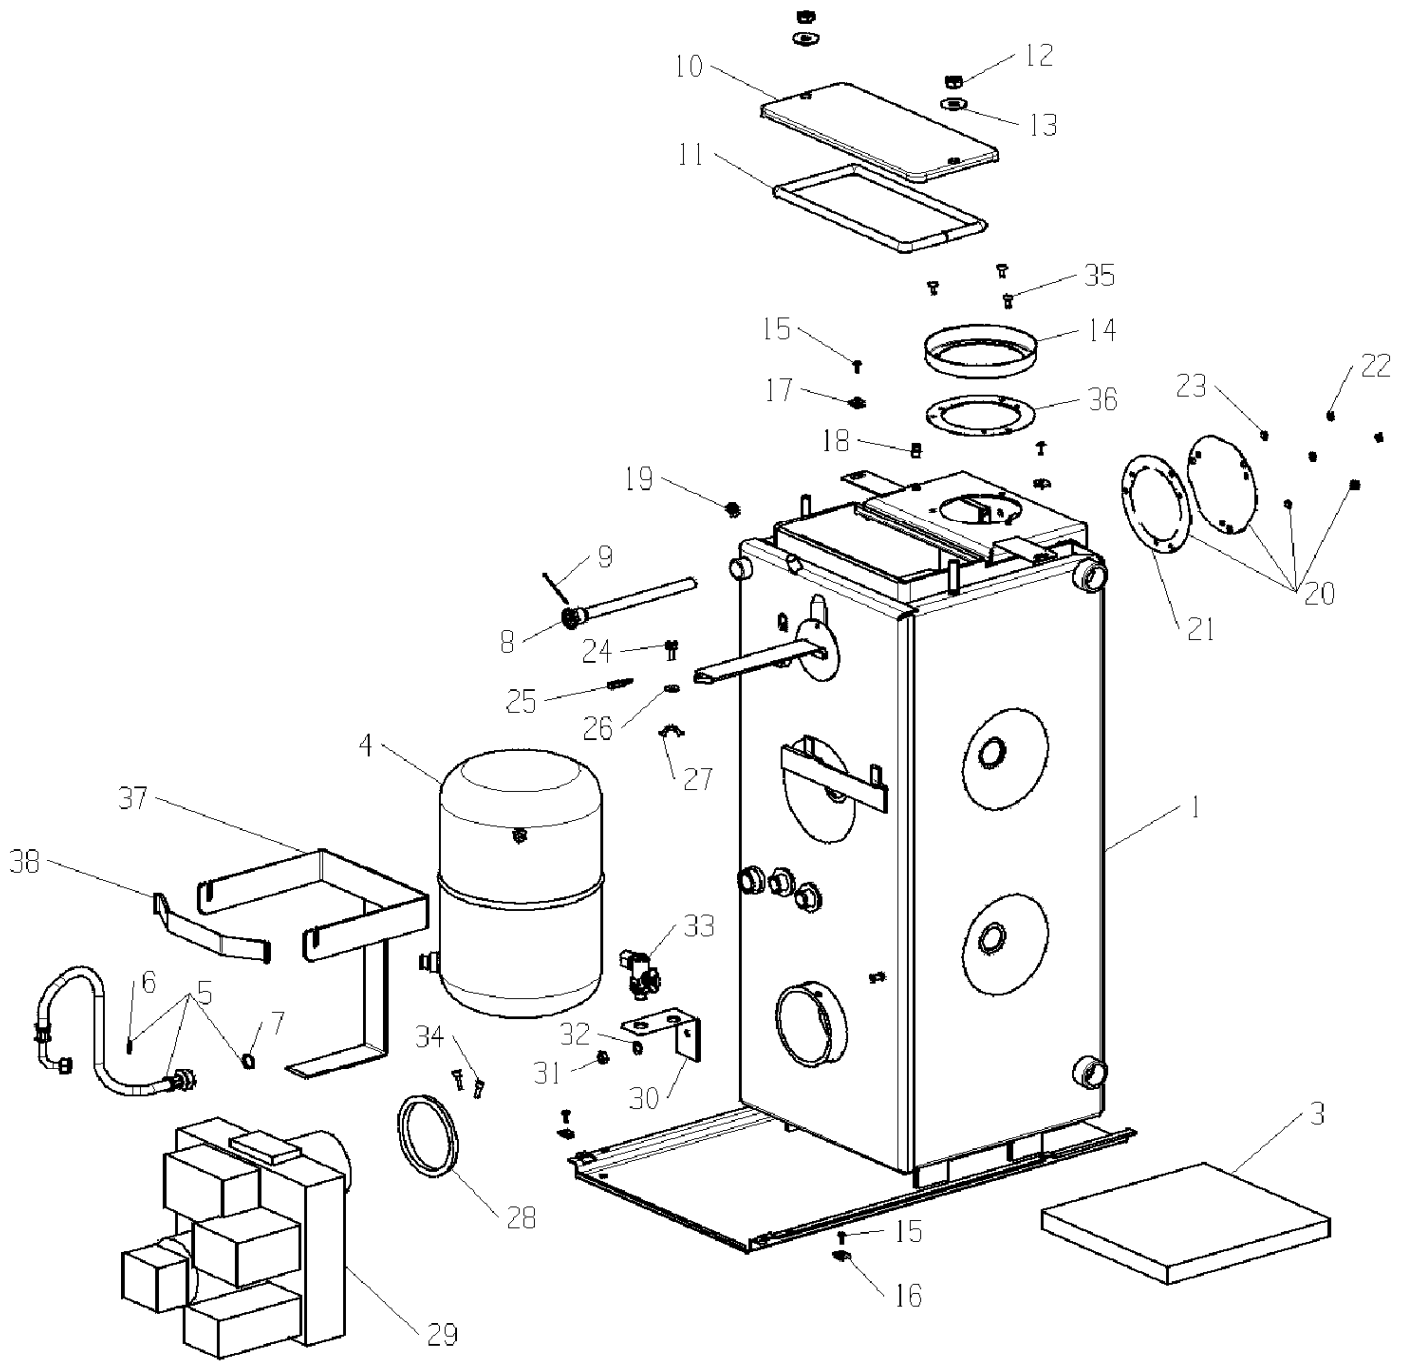

DANESMOOR 20/25-OSO-GB OIL SYS

- 4 Baffles
- 7 12/14 ~~Er~~
- 7A 15/19 ~~Er~~
- 7B 20/25 ~~Er~~
- 9 Additional ~~Er~~ parts

6720900252.AA

Spare parts list

6720900253.AA

Casing
D

20/25-OSO

1

Spare parts list

6720900254.AA

Heat exchanger
D

20/25-OSO

2

Spare parts list

6720900256.AA

Electrical Box Assembly
D

20/25-OSO

3

Spare parts list

12/14

15/19

20/25

32/50
ONLY

32/50
50/70

26/32

6720900217.AA

Baffle
D

20/25-OSO

4

Spare parts list

6720900248.AA

Pump/Hydraulic valve
D