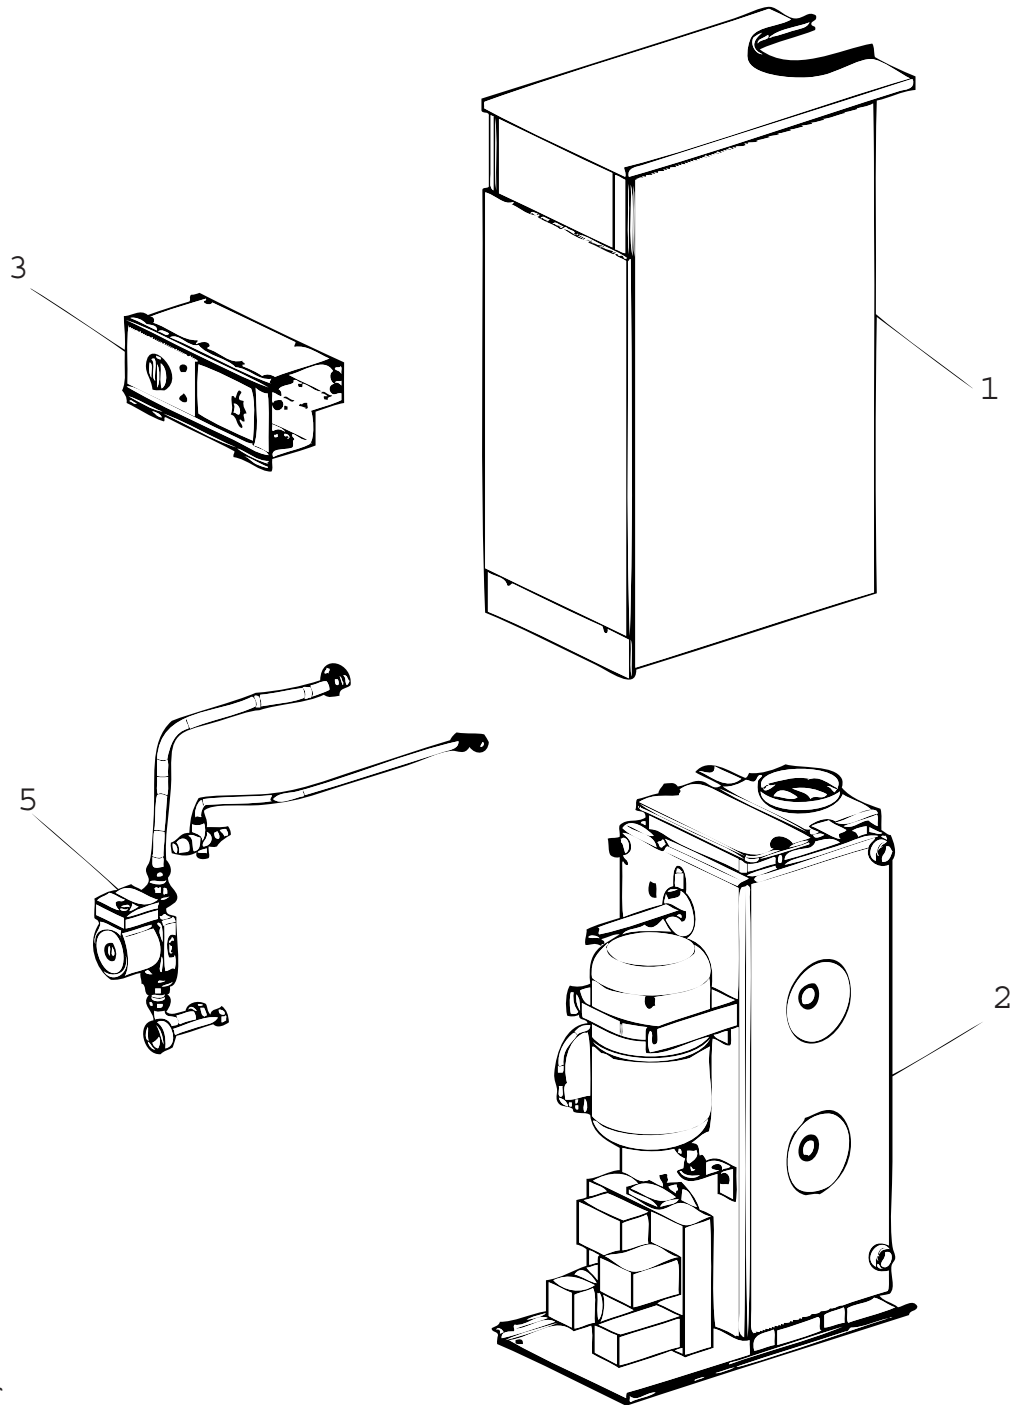

DANESMOOR 20/25-OSO-GB OIL SYS

- 4 Baffles
- 7 12/14 ~~Er~~
- 7A 15/19 ~~Er~~
- 7B 20/25 ~~Er~~
- 9 Additional ~~Er~~ parts

6720900252.AA

Spare parts list

6720900253.AA

Casing
D

20/25-OSO

1

Spare parts list

6720900254.AA

Heat exchanger
D

20/25-OSO

2

Spare parts list

6720900256.AA

Electrical Box Assembly
D

20/25-OSO

3

Spare parts list

12/14

15/19

20/25

32/50
ONLY

32/50
50/70

26/32

6720900217.AA

Baffle
D

20/25-OSO

4

Spare parts list

6720900248.AA

Pump/Hydraulic valve
D