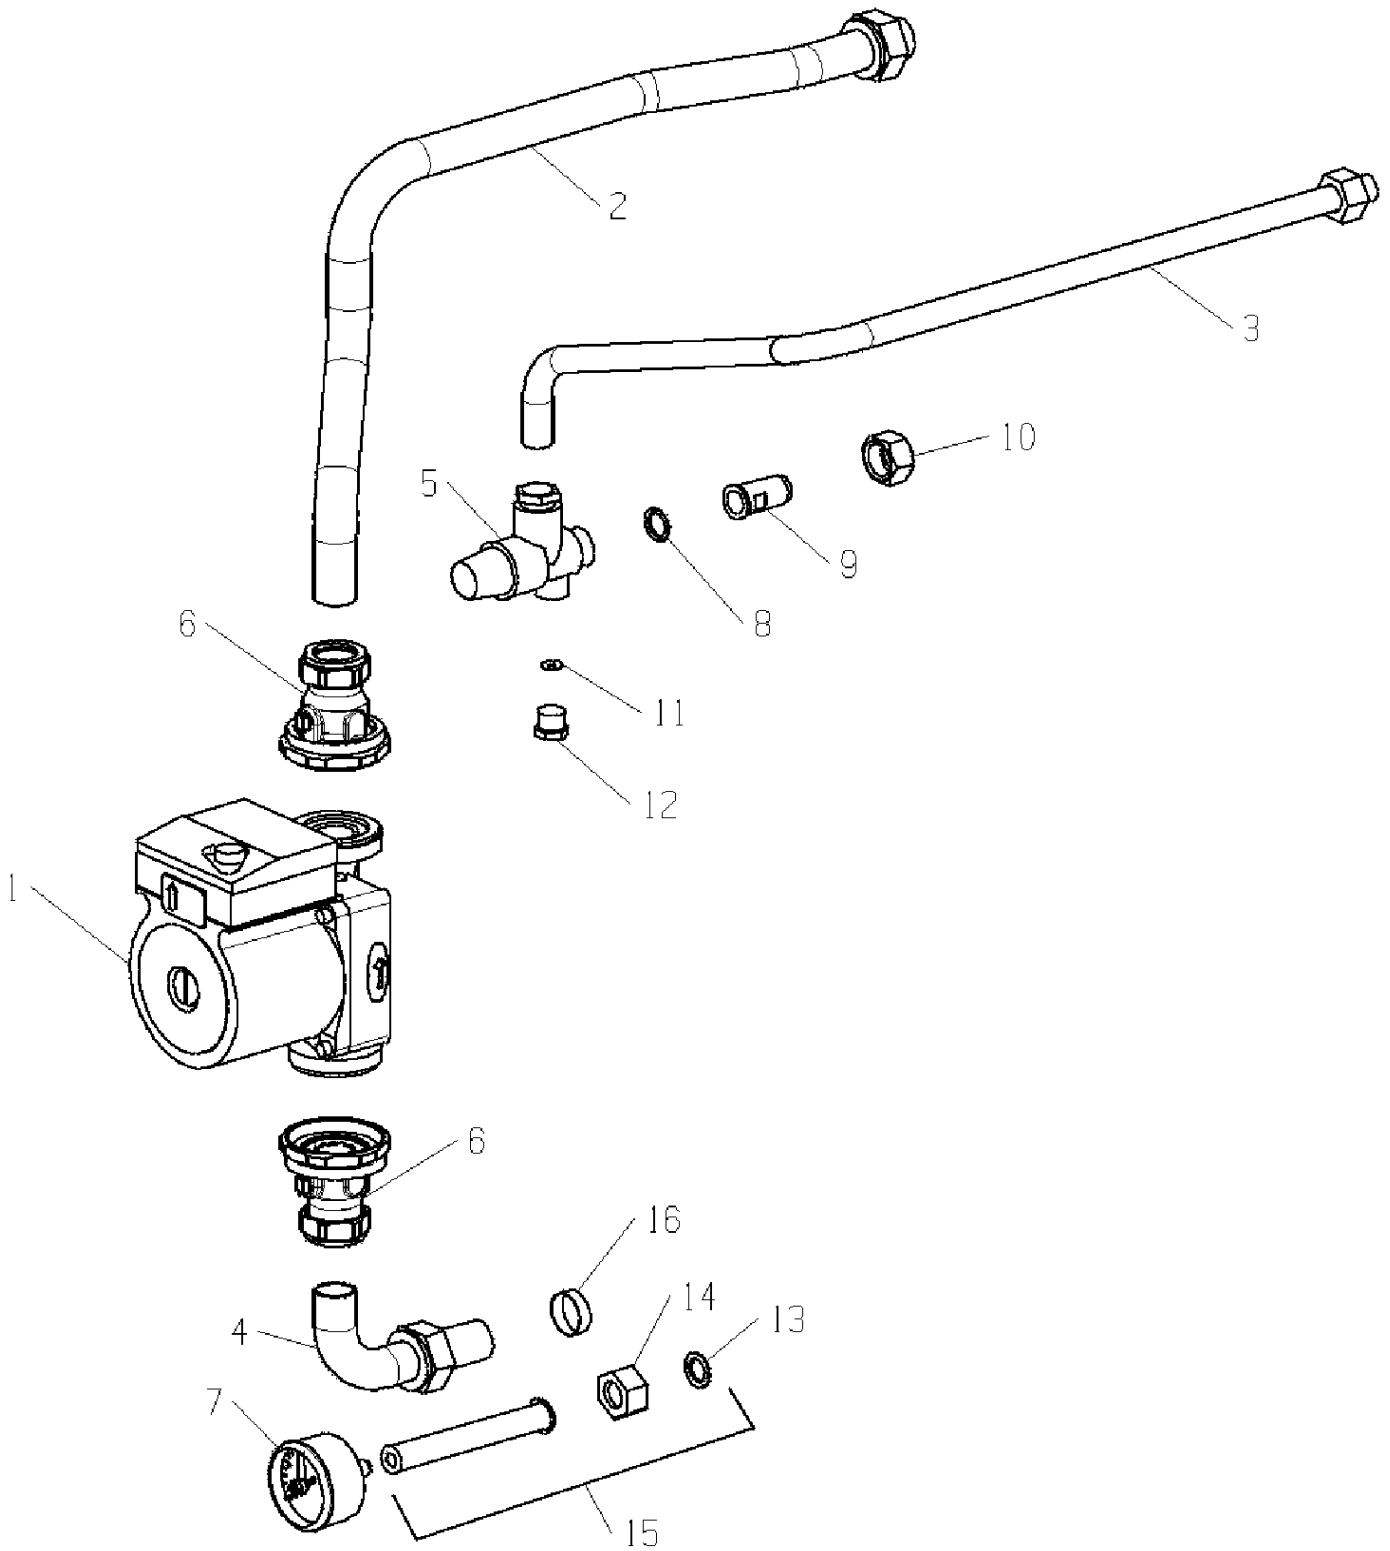

DANESMOOR 20/25-OSO-GB OIL SYS

- 4 Baffles
- 7 12/14 ~~Er~~
- 7A 15/19 ~~Er~~
- 7B 20/25 ~~Er~~
- 9 Additional ~~Er~~ parts

6720900252.AA

Spare parts list

6720900253.AA

Casing
D

20/25-OSO

1

20/25-OSO

3

Spare parts list

12/14

15/19

20/25

32/50
ONLY

32/50
50/70

26/32

6720900217.AA

Baffle
D

20/25-OSO

4

Spare parts list

6720900248.AA

Pump/Hydraulic valve
D

20/25-OSO

5

Drawing not
currently
available

**ADDITIONAL SPARE PARTS
FOR APPLIANCE
NOT DRAWN**

9099

6720900999.AA

Additional Spare Part
D

9