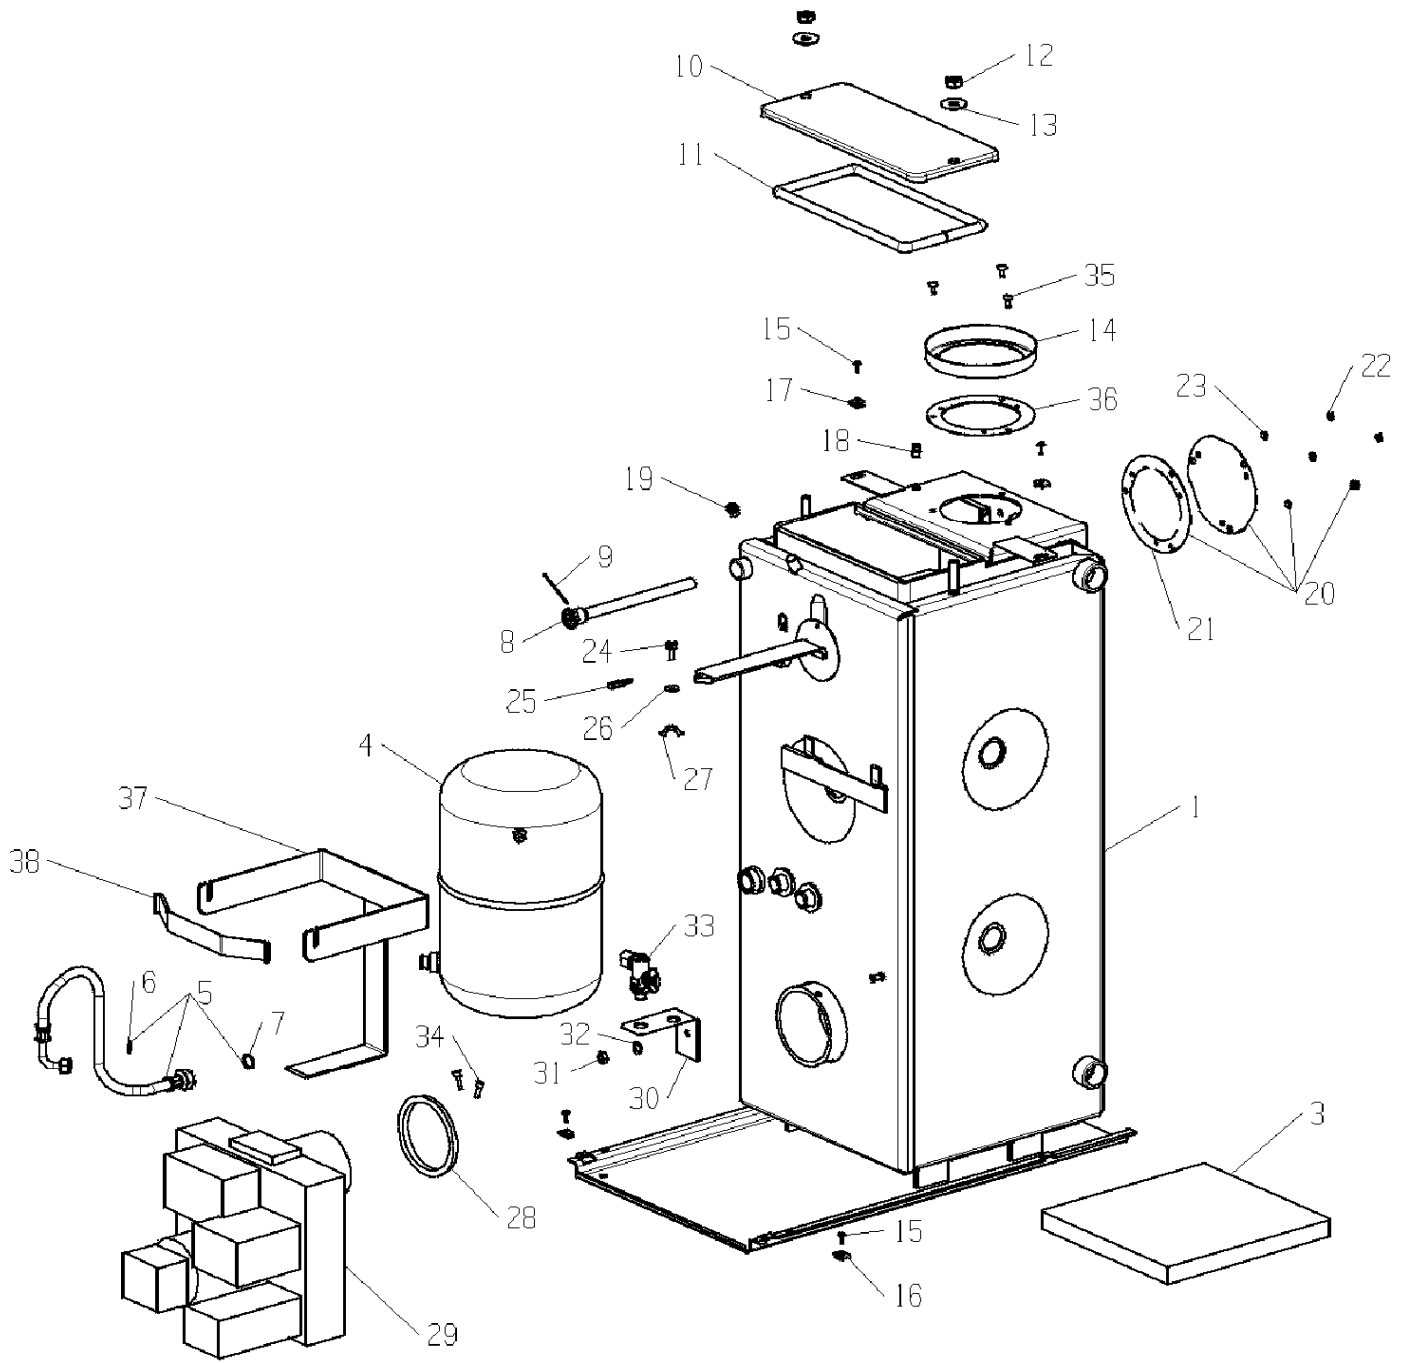

Spare parts list

6720900254.AA

Heat exchanger
D

12/14-OSO

2