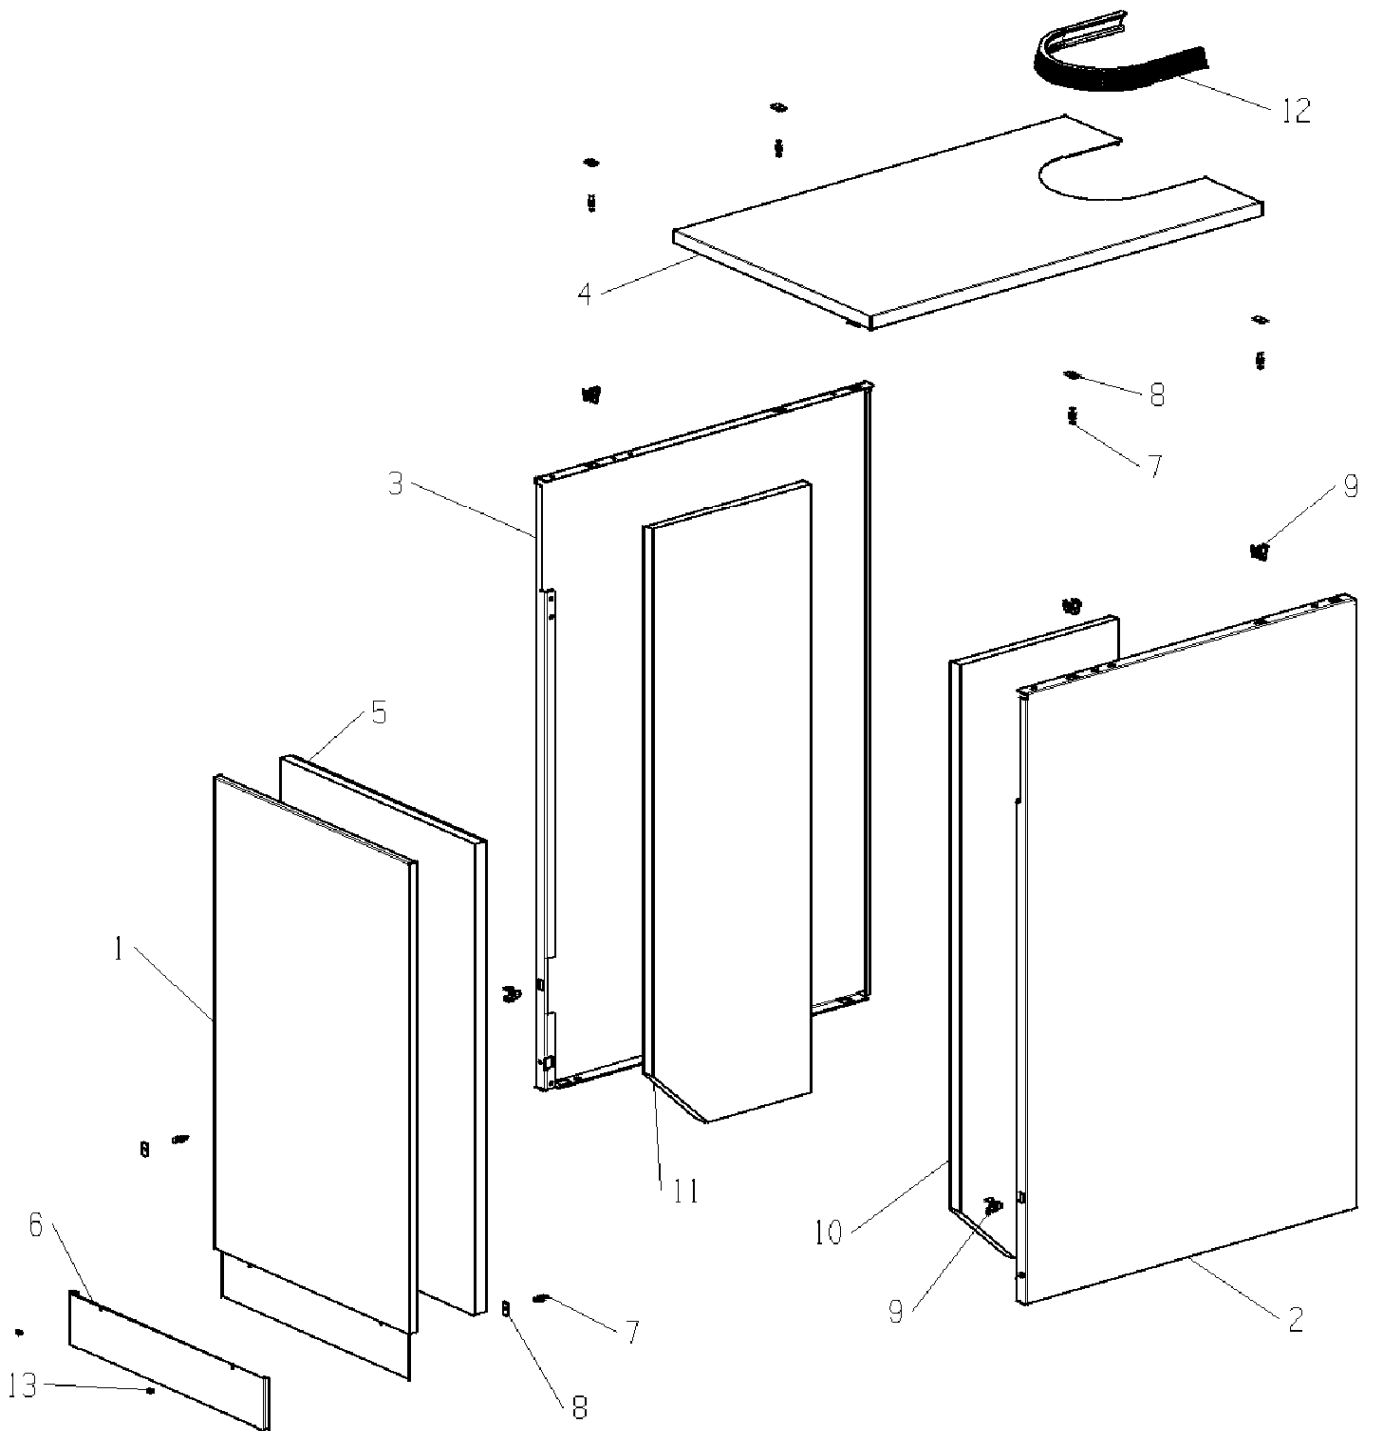

DANESMOOR 12/14-OSO-GB OIL SYS

- 4 Baffles
- 7 12/14 ~~Er~~
- 7A 15/19 ~~Er~~
- 7B 20/25 ~~Er~~

9 Additional parts

6720900252.AA

Spare parts list

6720900253.AA

Casing
D

12/14-OSO