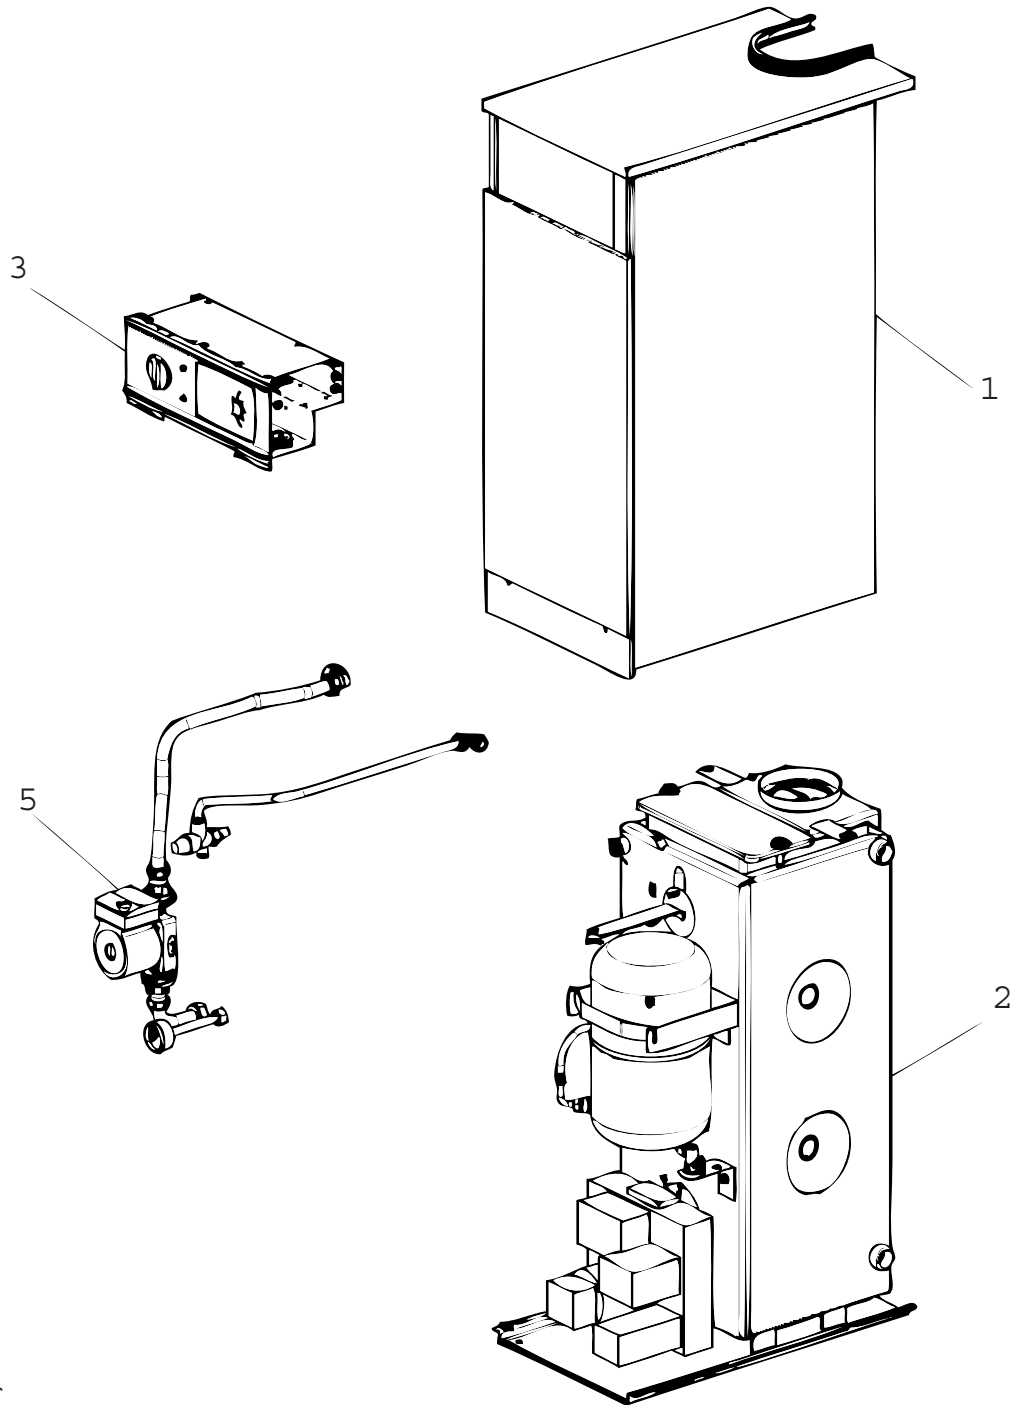

DANESMOOR 12/14-OSO-GB OIL SYS

- 4 Baffles
- 7 12/14 ~~Er~~
- 7A 15/19 ~~Er~~
- 7B 20/25 ~~Er~~

9 Additional parts

6720900252.AA

Spare parts list

6720900253.AA

Casing
D

12/14-OSO

Electrical Box Assembly
D

12/14-OSO

3

Spare parts list

12/14

15/19

20/25

32/50 ONLY

**32/50
50/70**

26/32

6720900217.AA

Baffle
D

4

12/14-OSO

Spare parts list

6720900248.AA