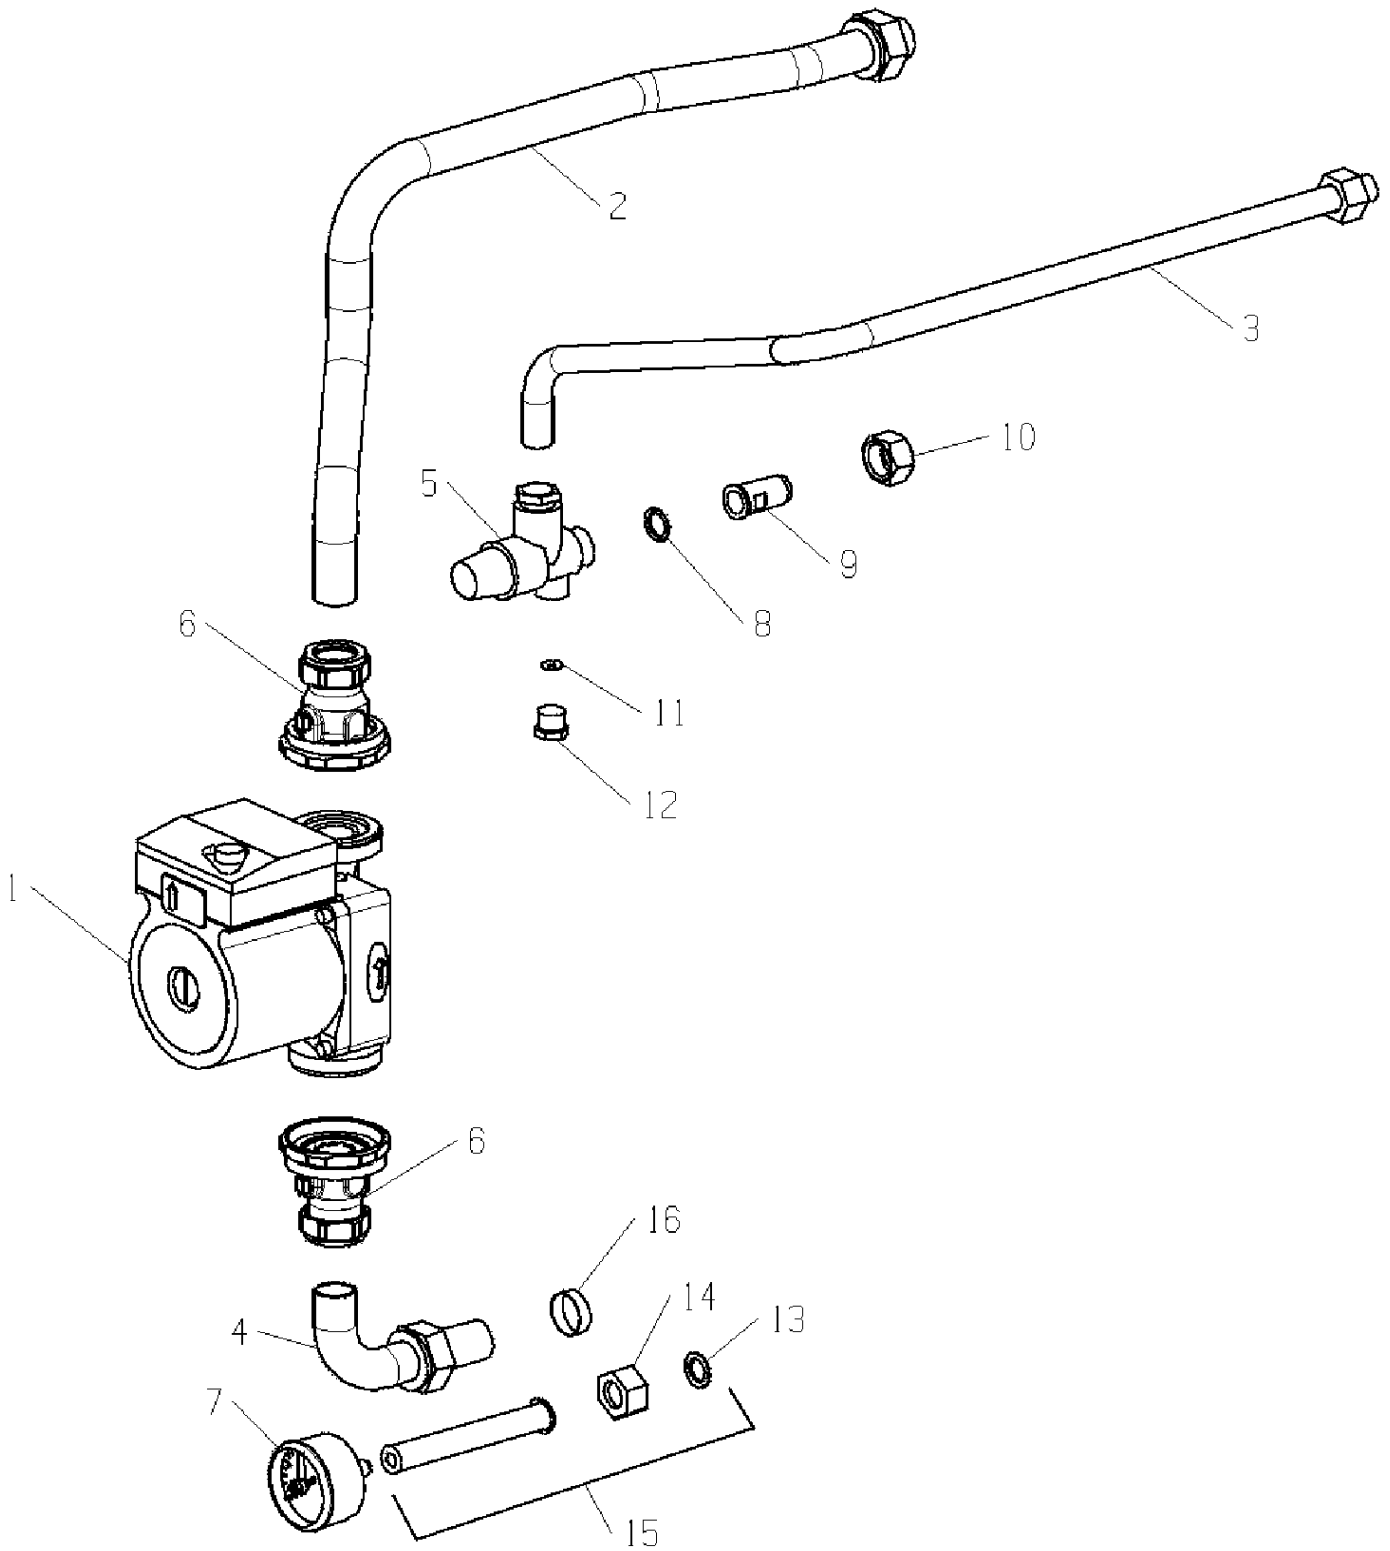

DANESMOOR 12/14-OSO-GB OIL SYS

- 4 Baffles
- 7 12/14 ~~Er~~
- 7A 15/19 ~~Er~~
- 7B 20/25 ~~Er~~

9 Additional parts

6720900252.AA

Spare parts list

6720900253.AA

Casing
D

12/14-OSO

Electrical Box Assembly
D

12/14-OSO

3

Spare parts list

12/14

15/19

20/25

32/50 ONLY

**32/50
50/70**

26/32

6720900217.AA

Baffle
D

4

12/14-OSO

Spare parts list

6720900248.AA

Pump/Hydraulic valve
D

12/14-OSO

5

Drawing not
currently
available

12/14-B9A drawing
D

7

12/14-OSO

**ADDITIONAL SPARE PARTS
FOR APPLIANCE
NOT DRAWN**