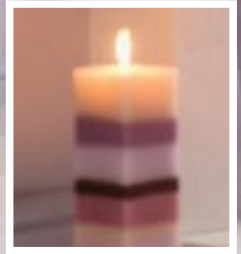

THE NEW AND IMPROVED QUANTUM SILVER

(NOW AVAILABLE WITH PEBBLES AND ALSO APPROVED FOR 'HOLE-IN-THE-WALL' INSTALLATIONS WITH INTEGRAL PLINTH)

- Now available with new pebble effect or coal effect fuel bed options.
- Improved aesthetically with Silver trim bars on fascia to suit both modern and neutral interiors.
- Improved fascia design for ease of installation.
- 3kW output on maximum.
- Suitable for brick chimneys, pre-fabricated flues and most pre-cast flues.
- Suitable for natural gas. LPG conversion kits also available.

The new Quantum is now featured in the latest version of the Valor Homes' collection brochure and the Baxi Fires Divisions 'Fires and Stoves' magazine and website. To download the installation instructions for the Quantum, visit the professionals' section on our website www.valor.co.uk

Please amend details if incorrect

THE NEW AND IMPROVED QUANTUM CHAMPAGNE

(NOW AVAILABLE WITH PEBBLES AND ALSO APPROVED FOR
'HOLE-IN-THE-WALL' INSTALLATIONS WITH INTEGRAL PLINTH)

- Now available with new pebble effect or coal effect fuel bed options.
- Champagne fascia to offer consumers an alternative to brass and to suit both modern and neutral interiors.
- Improved fascia design for ease of installation.
- 3kW output on maximum
- Suitable for brick chimneys, pre-fabricated flues and most pre-cast flues.
- Suitable for natural gas. LPG conversion kits also available.