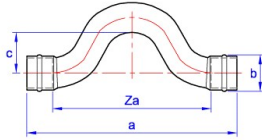

## Full crossover. copper x copper.

### DIMENSIONS (mm)

Code	Description	a	b	c	Za
08430CP	15mm YP23PCP	120	19	20	91