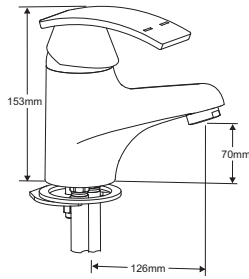

# ROSSI DIMENSIONS

4G4031  
Basin taps (pair)

4G4034  
Mini monobloc basin  
mixer with click waste

4G4033/41  
Monobloc basin mixer  
with click waste

4G4039  
Monobloc bidet mixer  
with pop-up waste

4G4032  
Bath taps (pair)