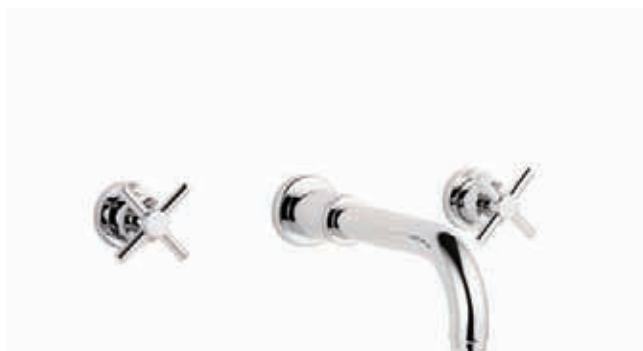

4K8018
Three hole wall mounted basin mixer
with flip waste
£156.60