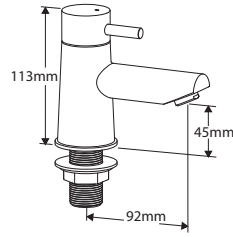

# EBRO DIMENSIONS

4G4120  
Basin taps (pair)

4G4122  
Monobloc basin mixer with flip waste

4G4121  
Bath taps (pair)

4G4123  
Monobloc bath filler