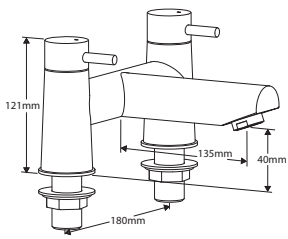

4G4124
Two hole leg bath filler