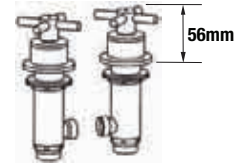

4K8041
Deck mounted bath side valves
LOW PRESSURE