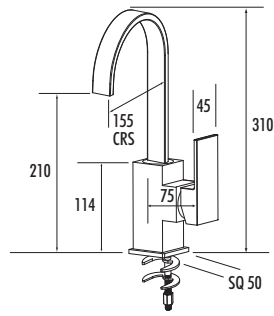

4G3002
Tall monobloc basin mixer
with click waste