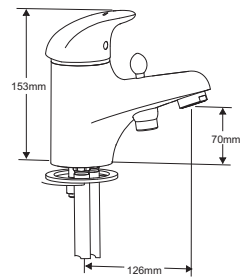

4G4007
Single lever monobloc bath shower mixer with shower kit