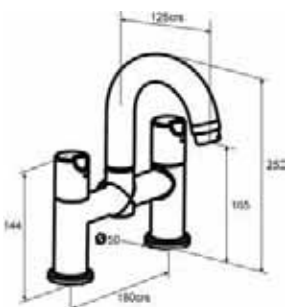

4L2005
Two hole bath filler