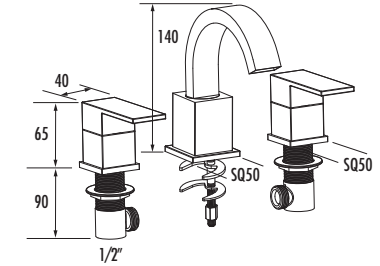

# MAVERICK DIMENSIONS

4G3001  
Monobloc basin mixer  
with click waste

4G3002  
Tall monobloc basin mixer  
with click waste

4G3003  
Wall mounted basin mixer  
with click waste

4G3009  
Three hole basin mixer