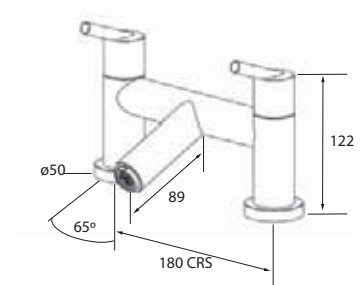

# AXI DIMENSIONS

4G3040  
Monobloc basin mixer with click waste

4G3041  
Tall monobloc basin mixer with click waste

4G3042  
Monobloc bidet mixer with pop-up waste

4G3043  
Two hole bath filler

4G3044  
Thermostatic shower without shower kit