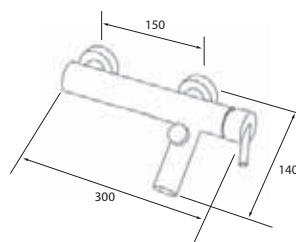

4G3046
Wall mounted bar bath and shower kit