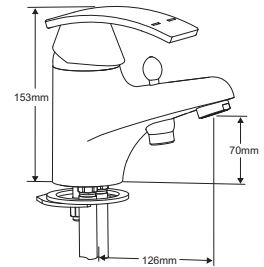

4G4037
Monobloc bath shower
mixer with shower kit