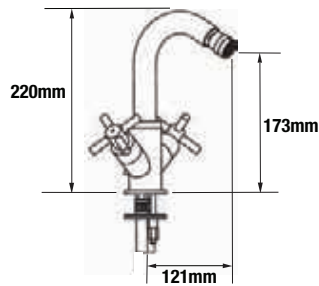

4K8002
Monobloc bidet mixer with pop-up waste
LOW PRESSURE