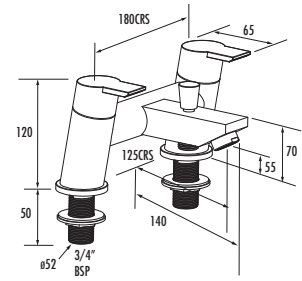

4G3036
Two hole leg bath shower
mixer with shower kit