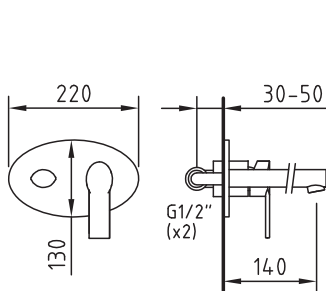

4G3136
Wall mounted
basin mixer