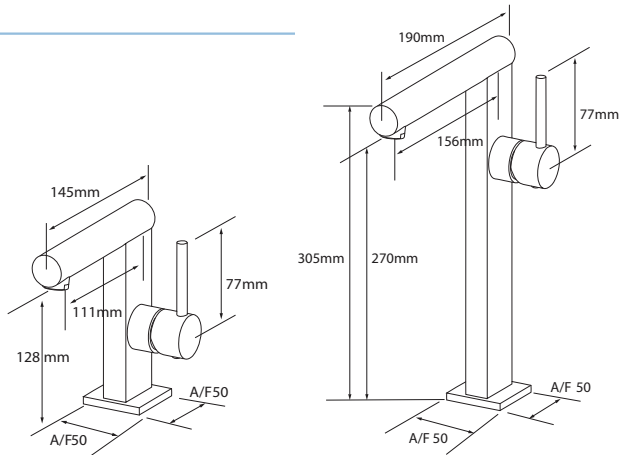

4G3061
Tall monobloc basin mixer
with click waste

4G3060
Monobloc basin mixer
with click waste