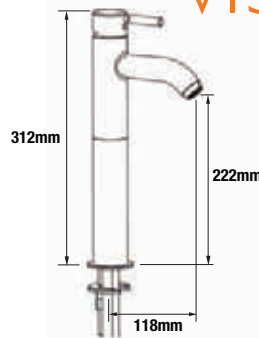

# VISIO DIMENSIONS

4K4016  
Basin taps (pair) 

4K4001  
Monobloc basin mixer with click waste 

4K4014  
Monobloc tall basin mixer with click waste 

4K4003  
Wall mounted basin mixer with click waste 

4K4017  
Bath taps (pair) 