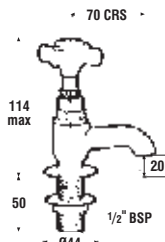

477030
Basin taps (pair)