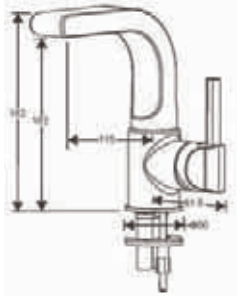

# PANACEA DIMENSIONS

4P2001  
Monobloc basin mixer  
with click waste

4P2002  
Mini monobloc basin mixer  
with click waste

4P2003  
Tall monobloc basin mixer  
with click waste

4P2004  
Two hole bath filler