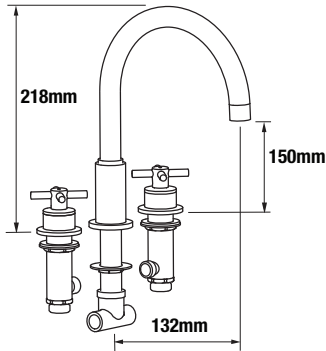

4K8003
Three hole bath filler
HIGH PRESSURE