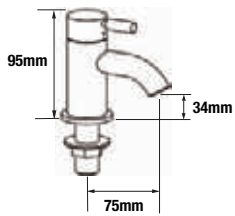

# VISIO DIMENSIONS

4K4016  
Basin taps (pair) 

4K4001  
Monobloc basin mixer with click waste 

4K4014  
Monobloc tall basin mixer with click waste 

4K4003  
Wall mounted basin mixer with click waste 

4K4017  
Bath taps (pair) 