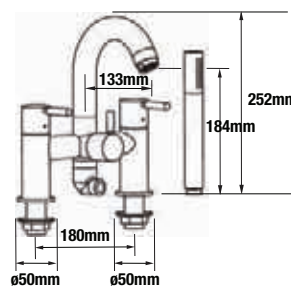

4K4019
Two hole leg bath/shower mixer with shower kit