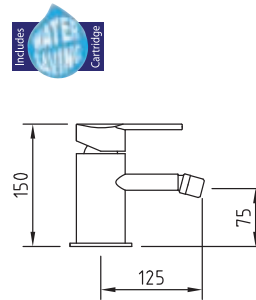

4G3132
Monobloc bidet mixer
with pop-up waste