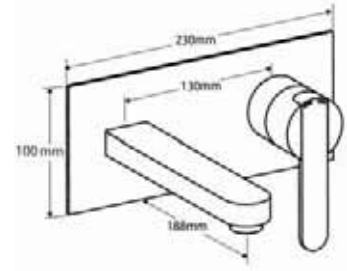

# STRATA DIMENSIONS

4K6008  
Two hole leg bath filler 

4K6009  
Two hole leg bath/shower mixer with shower kit 

4K6004  
Wall mounted basin mixer 

4K6006  
Wall mounted bath mixer 