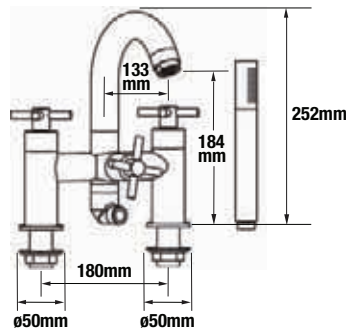

4K8016
Two hole leg bath/shower mixer with shower kit
LOW PRESSURE