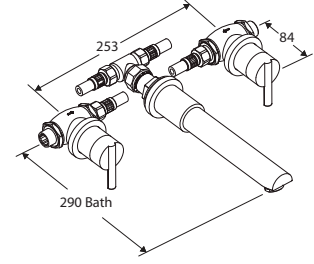

4G4150
Three hole wall mounted
bath filler