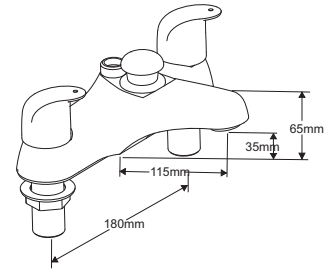

4G4008
Deck bath shower mixer with shower kit