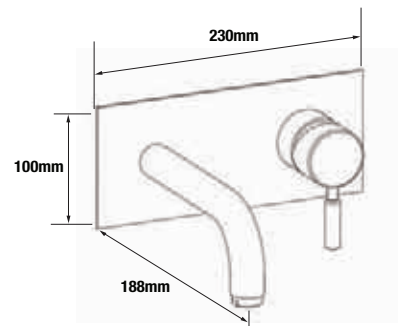

4K4010
Wall mounted bath filler