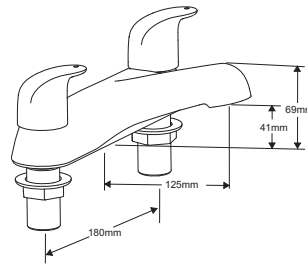

4G4006
Deck (dual flow) bath filler