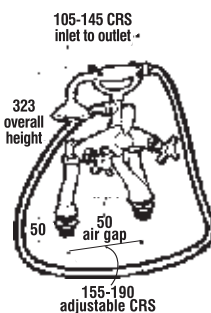

482001
Pillar mounted
bath shower mixer
with shower kit