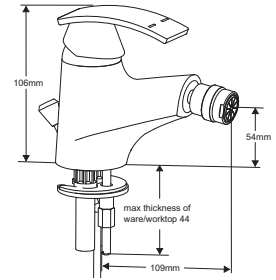

# ROSSI DIMENSIONS

4G4031  
Basin taps (pair)

4G4034  
Mini monobloc basin  
mixer with click waste

4G4033/41  
Monobloc basin mixer  
with click waste

4G4039  
Monobloc bidet mixer  
with pop-up waste

4G4032  
Bath taps (pair)