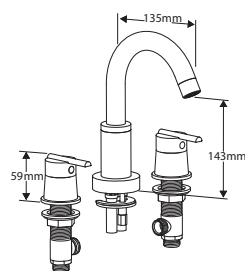

# PULSAR DIMENSIONS

4G4140  
Basin taps (pair)

4G4142  
Monobloc basin mixer  
with flip waste

4G4144  
Mini monobloc basin mixer  
with flip waste

4G4143  
Eco monobloc basin mixer  
with flip waste

4G4148  
Tall monobloc basin mixer  
with flip waste