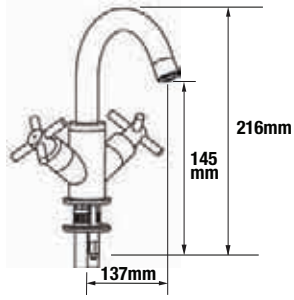

4K8001
Monobloc basin mixer with flip waste
LOW PRESSURE