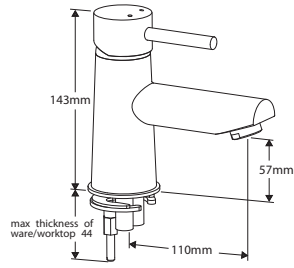

# EBRO DIMENSIONS

4G4120  
Basin taps (pair)

4G4122  
Monobloc basin mixer with flip waste

4G4121  
Bath taps (pair)

4G4123  
Monobloc bath filler