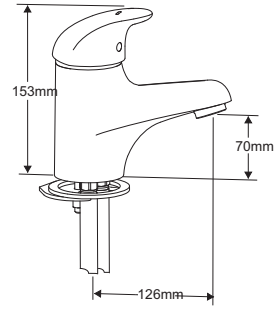

# HAZE DIMENSIONS

4G4001  
Basin taps (pair)

4G4004/4G4015  
Single lever monobloc mini basin mixer with click waste or chain stay

4G4003/12  
Single lever monobloc basin mixer with click waste

4G4005  
Single lever monobloc bath filler