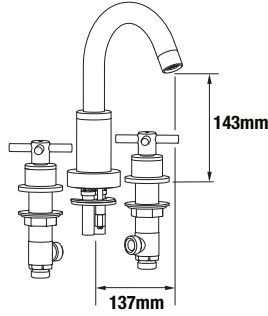

4K8017
Three hole basin mixer
LOW PRESSURE