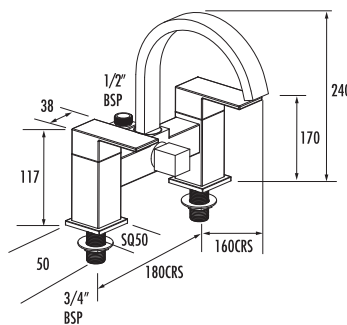

4G3006
Two hole leg bath/shower
mixer with shower kit