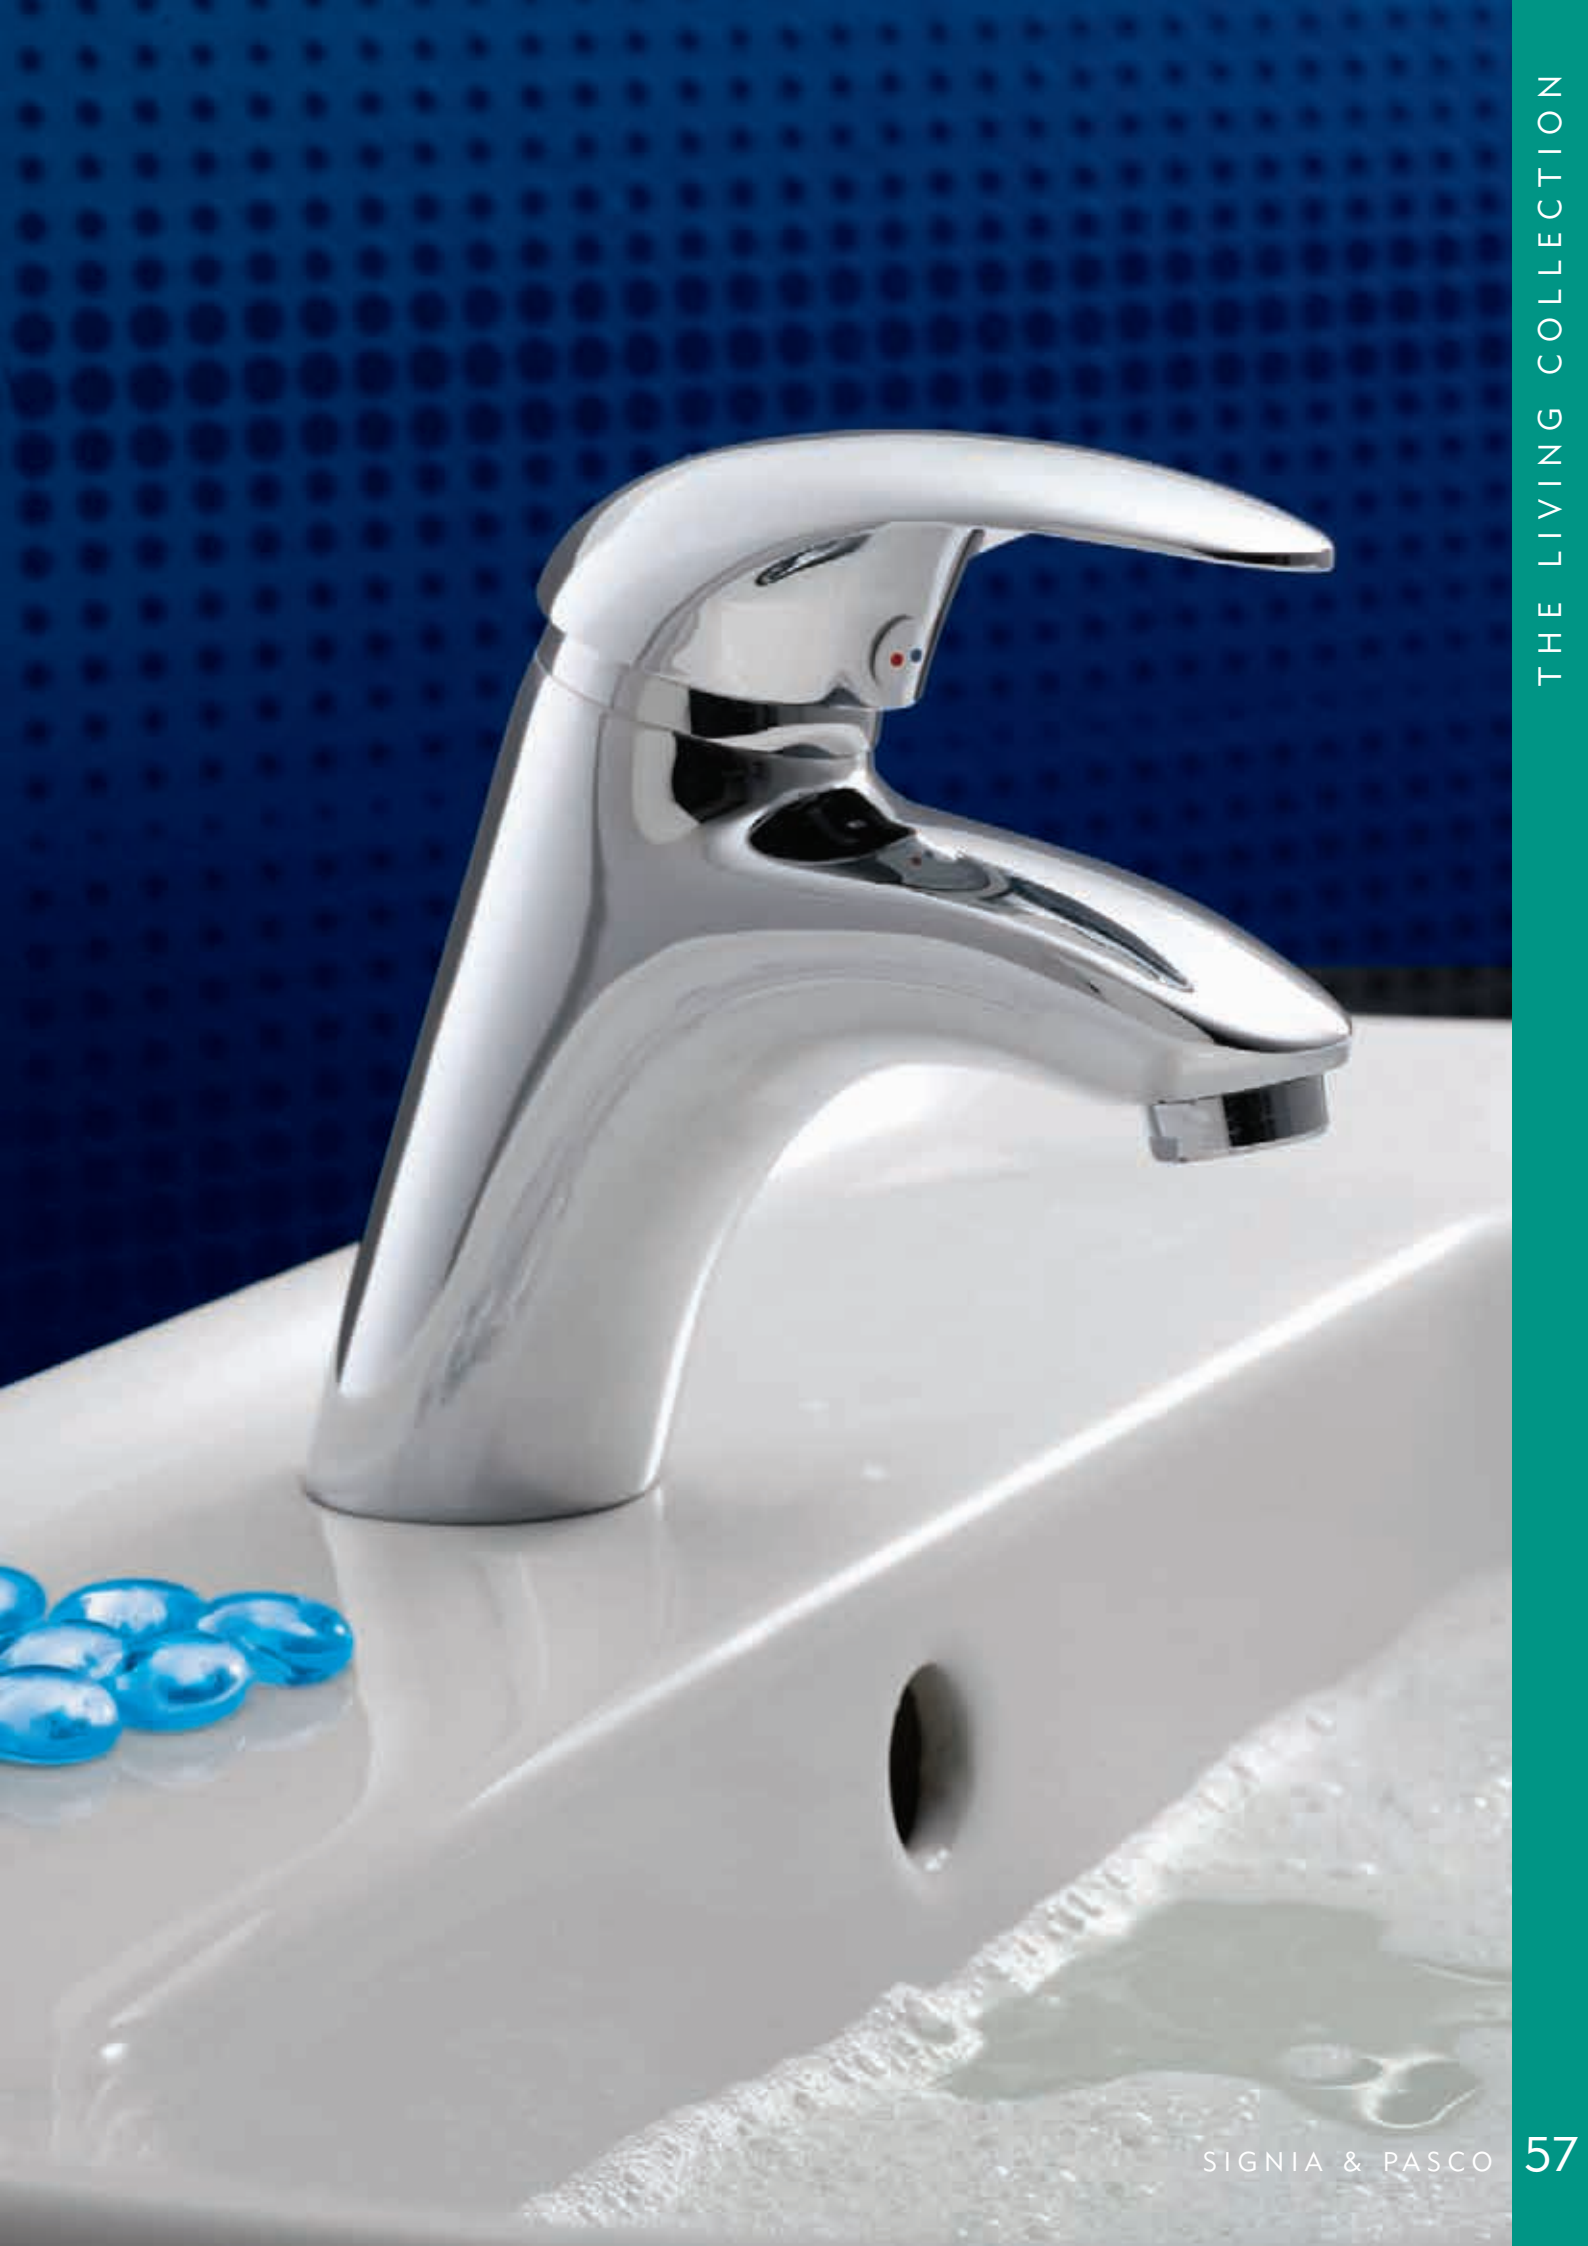

4L2106  
Monobloc bath filler  
£267.84

4L2104  
Deck bath filler  
£223.56

4L2105  
Deck bath shower mixer  
with shower kit  
£257.04