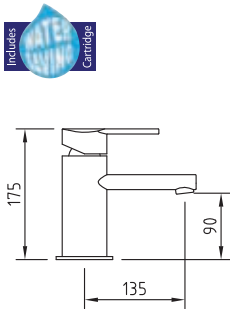

4G3130
Monobloc basin mixer
with pop-up waste