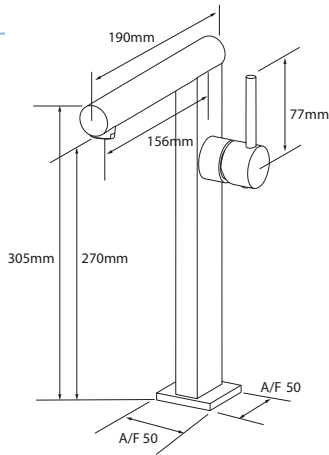

4G3061
Tall monobloc basin mixer
with click waste