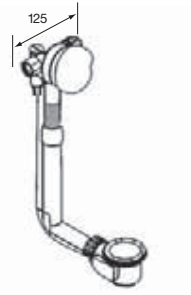

531040
Peglerfill
bath filler and overflow