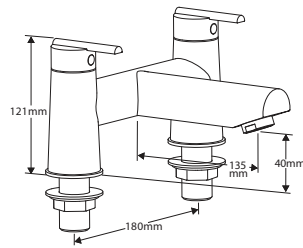

# PULSAR DIMENSIONS

4G4152  
Deck mounted bath  
side valves

531040  
Peglerfill  
bath filler and overflow

4G4149  
Three hole wall mounted  
basin mixer with flip waste

4G4150  
Three hole wall mounted  
bath filler