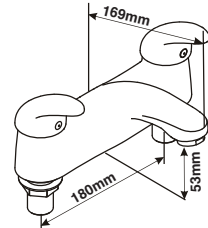

# SIGNIA DIMENSIONS

4L2101  
Basin taps (pair)

4L2102  
Bath taps (pair)

4L2103  
Monobloc basin mixer with click waste

4L2104  
Deck bath filler

4L2105  
Deck bath shower mixer with shower kit

4L2106  
Monobloc bath filler