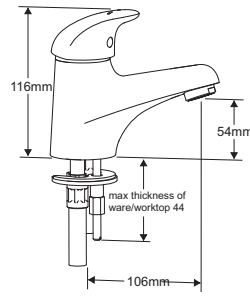

4G4003/12
Single lever monobloc basin mixer with click waste