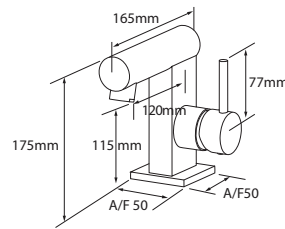

4G3062
Monobloc bath filler