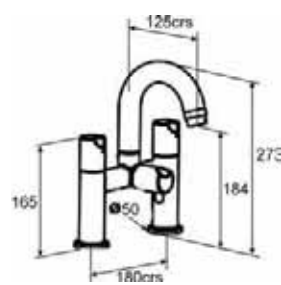

4L2006
Two hole leg bath shower mixer with shower kit