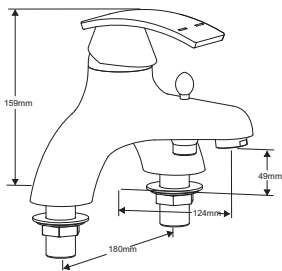

4G4038
Bridge bath shower mixer
with shower kit