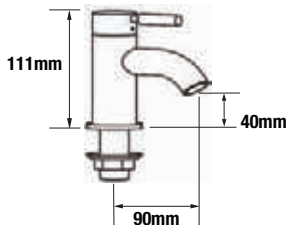

# VISIO DIMENSIONS

4K4016  
Basin taps (pair) 

4K4001  
Monobloc basin mixer with click waste 

4K4014  
Monobloc tall basin mixer with click waste 

4K4003  
Wall mounted basin mixer with click waste 

4K4017  
Bath taps (pair) 