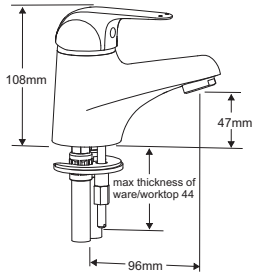

LOKO DIMENSIONS

4G4062
Mini monobloc basin mixer with click waste