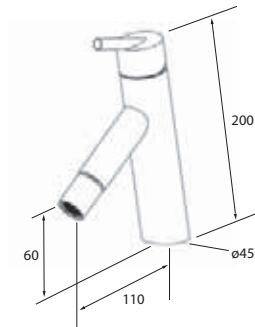

4G3042
Monobloc bidet mixer with pop-up waste