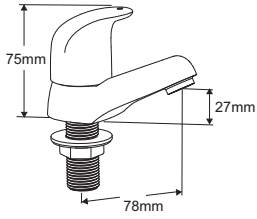

HAZE DIMENSIONS

4G4001
Basin taps (pair)