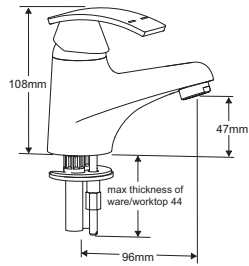

4G4034
Mini monobloc basin
mixer with click waste