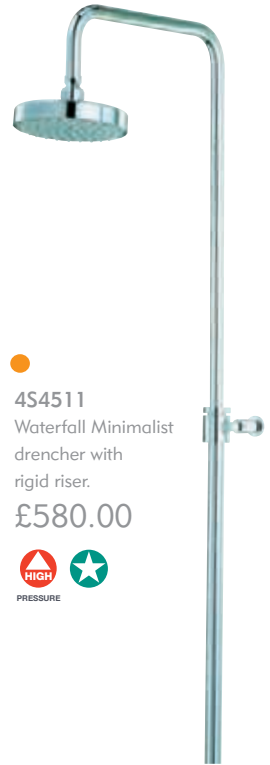

PRESSURE

●  
**4S4509**  
Waterfall Minimalist  
shower kit.  
**£207.00**

PRESSURE

● ●  
**4S4510**  
Waterfall Minimalist  
drencher with  
handset and  
rigid riser.  
**£725.00**

PRESSURE

●  
**4S4511**  
Waterfall Minimalist  
drencher with  
rigid riser.  
**£580.00**

PRESSURE

●  
**4G3138**  
Waterfall Clever  
Minimalist  
shower kit.  
**£165.00**

PRESSURE

● ● ● ● ●  
**4S4514**  
Waterfall Square  
multi mode low pres-  
sure handset and  
shower kit.  
**£363.00**

PRESSURE

●  
**4S4507**  
Waterfall traditional  
chrome shower kit.  
**£202.00**

PRESSURE

● ● ● ● ●  
**4S4534**  
Waterfall 5 mode  
curved shower kit.  
Ideal for disabled use.  
**£124.00**

PRESSURE