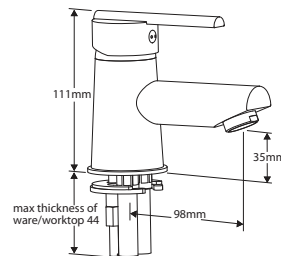

4G4144
Mini monobloc basin mixer
with flip waste