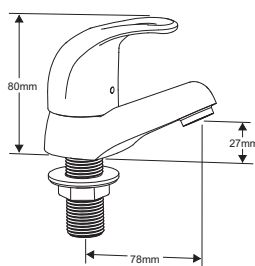

# IZZI DIMENSIONS

4G4091  
Basin taps (pair)

4G4093  
Monobloc basin mixer  
with pop-up waste

4G4094  
Mini monobloc basin  
mixer with click waste

4G4095  
Monobloc basin filler  
with pop-up waste