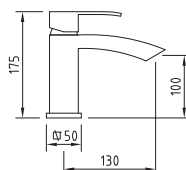

SPECIFICATIONS 68-83

KEY TO PRESSURE RATING

HIGH operating pressure 0.4 - +bar

LOW operating pressure 0.1 - 0.3bar