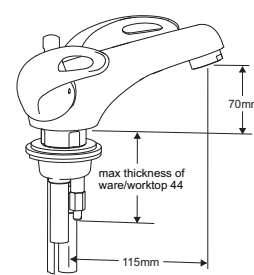

# IZZI DIMENSIONS

4G4091  
Basin taps (pair)

4G4093  
Monobloc basin mixer  
with pop-up waste

4G4094  
Mini monobloc basin  
mixer with click waste

4G4095  
Monobloc basin filler  
with pop-up waste