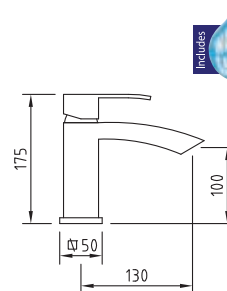

4G3120
Monobloc basin mixer
with pop-up waste