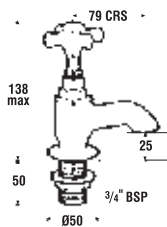

# SEQUEL DIMENSIONS

4G3159  
Floor mounted bath  
shower mixer

477030  
Basin taps (pair)

477036  
Long nose basin taps  
4" projection from centres

478001  
Monobloc basin mixer  
with pop-up waste

477033  
Bath taps (pair)