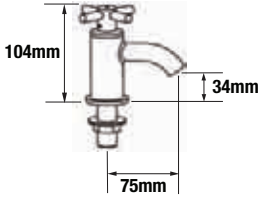

XIA DIMENSIONS

4K8005
Basin taps (pair)
LOW PRESSURE