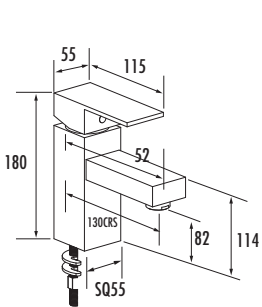

# MAVERICK DIMENSIONS

4G3001  
Monobloc basin mixer  
with click waste

4G3002  
Tall monobloc basin mixer  
with click waste

4G3003  
Wall mounted basin mixer  
with click waste

4G3009  
Three hole basin mixer