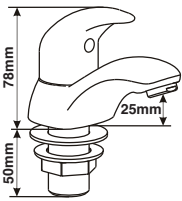

SIGNIA DIMENSIONS

4L2101
Basin taps (pair)