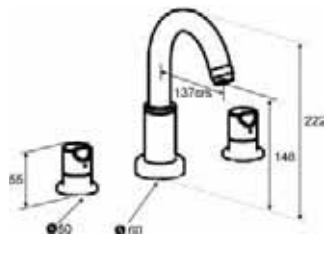

# SLIQUE DIMENSIONS

4G4124  
Two hole leg bath filler

4G4125  
Two hole leg bath shower mixer with shower kit

4G4126  
Monobloc bidet mixer with pop-up waste

4L2001  
Basin taps (pair)

4L2003  
Monobloc basin mixer with click waste