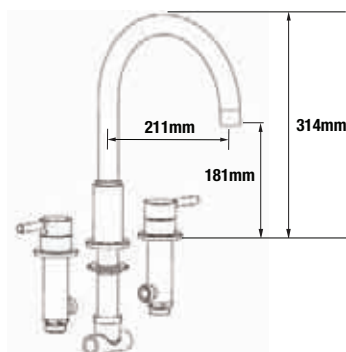

4K4009
Three hole deck bath filler