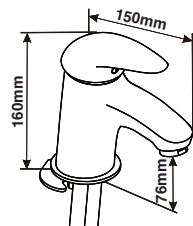

# SIGNIA DIMENSIONS

4L2101  
Basin taps (pair)

4L2102  
Bath taps (pair)

4L2103  
Monobloc basin mixer with click waste

4L2104  
Deck bath filler

4L2105  
Deck bath shower mixer with shower kit

4L2106  
Monobloc bath filler