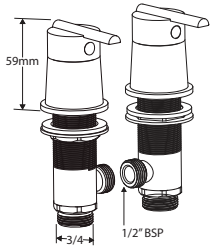

PULSAR DIMENSIONS

4G4152
Deck mounted bath
side valves