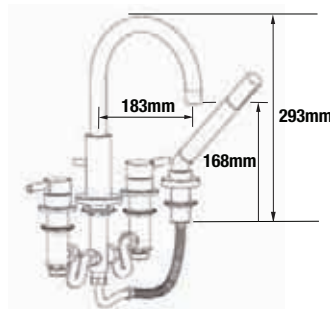

4K4008
Four hole deck bath/shower mixer with shower kit