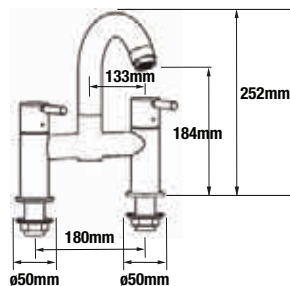

# VISIO DIMENSIONS

4K4016  
Basin taps (pair) 

4K4001  
Monobloc basin mixer with click waste 

4K4014  
Monobloc tall basin mixer with click waste 

4K4003  
Wall mounted basin mixer with click waste 

4K4017  
Bath taps (pair) 