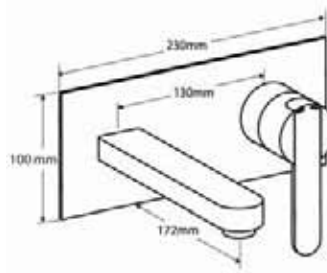

4K6009
Two hole leg bath/shower mixer with shower kit

4K6004
Wall mounted basin mixer