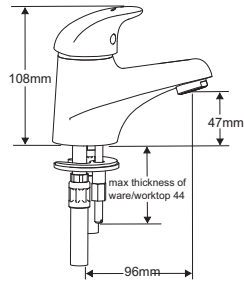

4G4004/4G4015
Single lever monobloc mini basin mixer with click waste or chain stay