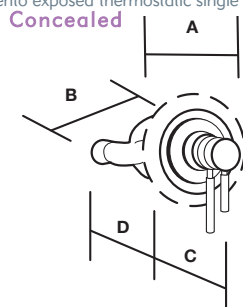

4R2041 Memento exposed thermostatic single sequential shower

Typical concealed shower with kit