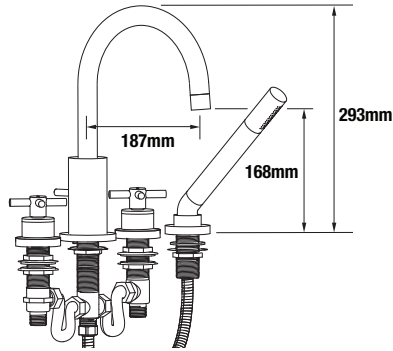

4K8014
Monobloc bath filler
LOW PRESSURE

4K8004
Four hole bath shower mixer with shower kit
HIGH PRESSURE