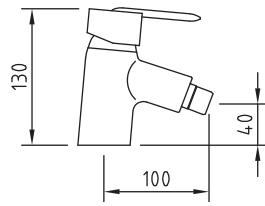

4G3191
Monobloc bidet mixer
with pop-up waste