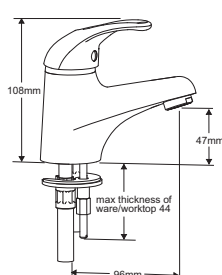

# IZZI DIMENSIONS

4G4091  
Basin taps (pair)

4G4093  
Monobloc basin mixer  
with pop-up waste

4G4094  
Mini monobloc basin  
mixer with click waste

4G4095  
Monobloc basin filler  
with pop-up waste