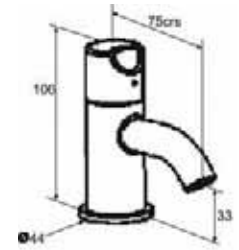

# SLIQUE DIMENSIONS

4G4124  
Two hole leg bath filler

4G4125  
Two hole leg bath shower mixer with shower kit

4G4126  
Monobloc bidet mixer with pop-up waste

4L2001  
Basin taps (pair)

4L2003  
Monobloc basin mixer with click waste