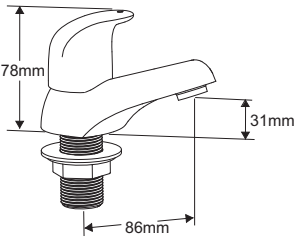

# HAZE DIMENSIONS

4G4001  
Basin taps (pair)

4G4004/4G4015  
Single lever monobloc mini basin mixer with click waste or chain stay

4G4003/12  
Single lever monobloc basin mixer with click waste

4G4005  
Single lever monobloc bath filler