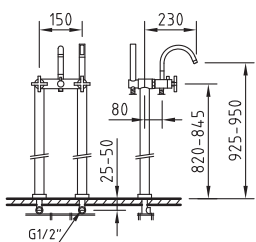

SEQUEL DIMENSIONS

4G3159
Floor mounted bath
shower mixer