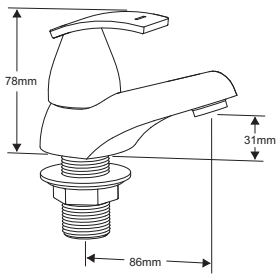

# ROSSI DIMENSIONS

4G4031  
Basin taps (pair)

4G4034  
Mini monobloc basin  
mixer with click waste

4G4033/41  
Monobloc basin mixer  
with click waste

4G4039  
Monobloc bidet mixer  
with pop-up waste

4G4032  
Bath taps (pair)