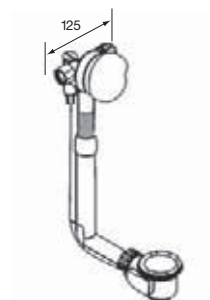

531040
Peglerfill bath filler and overflow