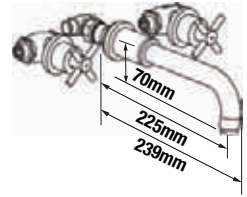

4K8018
Three hole wall mounted basin mixer
LOW PRESSURE