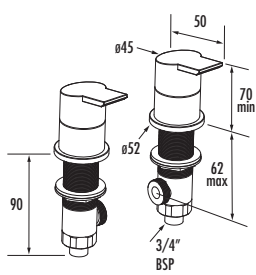

# STORM DIMENSIONS

4G3031  
Monobloc basin mixer  
with click waste

4G4032  
Tall monobloc basin mixer  
with click waste

4G3034  
Monobloc bath filler

4G3033  
Monobloc bidet mixer  
with pop-up waste

4G3037  
Deck mounted bath  
side valves