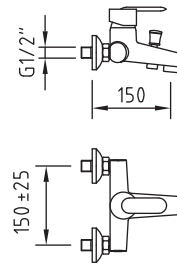

4G3192
Exposed mounted
bath shower mixer
with shower kit