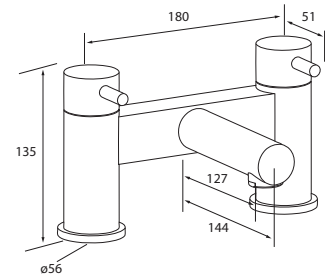

4G3063
Two hole leg bath filler

KONIK DIMENSIONS