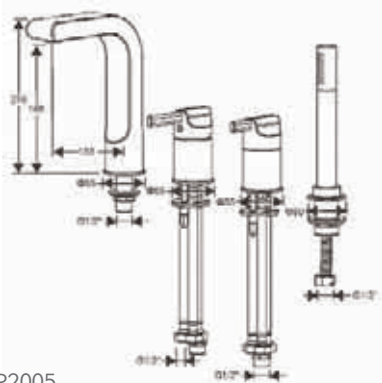

# PANACEA DIMENSIONS

4P2001  
Monobloc basin mixer  
with click waste

4P2002  
Mini monobloc basin mixer  
with click waste

4P2003  
Tall monobloc basin mixer  
with click waste

4P2004  
Two hole bath filler