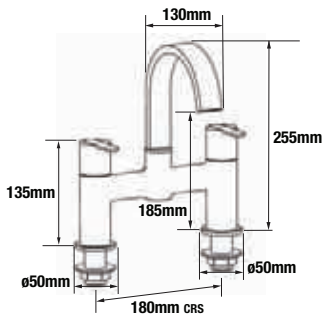

STRATA DIMENSIONS

4K6008
Two hole leg bath filler