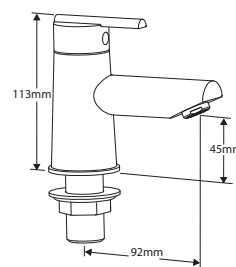

4G4141
Bath taps (pair)