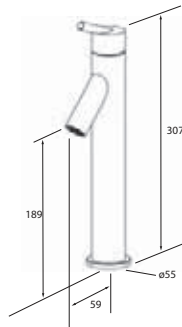

4G3041
Tall monobloc basin mixer with click waste