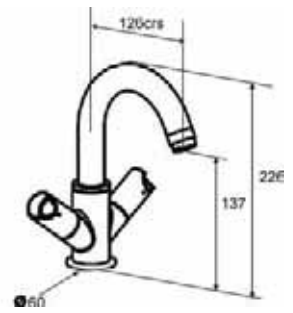

4L2004
Monobloc bath filler