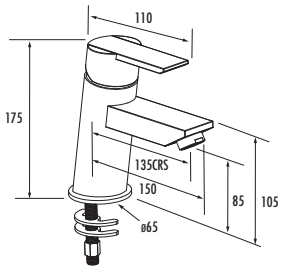

STORM DIMENSIONS

4G3031
Monobloc basin mixer
with click waste