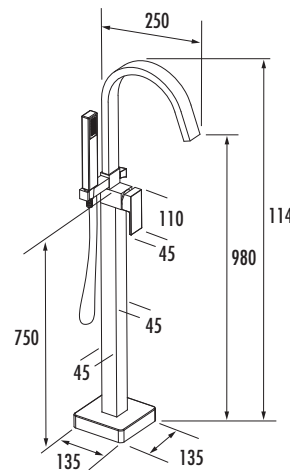

4G3008
Bath mixer and shower
(complete with kit
and stand)