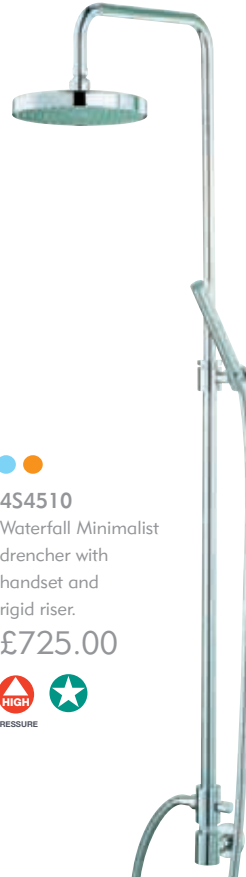

## KEY TO PRESSURE RATING

HIGH operating pressure 0.4 - +bar

LOW operating pressure 0.1 - 0.3bar

Where shown: Minimum operating pressure 1.0bar required

●  
**4S4513**  
Waterfall Minimalist  
Square handset  
and shower kit.  
**£332.00**

PRESSURE

●  
**4S4509**  
Waterfall Minimalist  
shower kit.  
**£207.00**

PRESSURE

● ●  
**4S4510**  
Waterfall Minimalist  
drencher with  
handset and  
rigid riser.  
**£725.00**

PRESSURE

●  
**4S4511**  
Waterfall Minimalist  
drencher with  
rigid riser.  
**£580.00**

PRESSURE

●  
**4G3138**  
Waterfall Clever  
Minimalist  
shower kit.  
**£165.00**

PRESSURE

● ● ● ● ●  
**4S4514**  
Waterfall Square  
multi mode low pres-  
sure handset and  
shower kit.  
**£363.00**