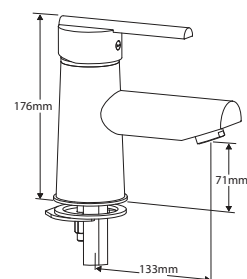

4G4145
Monobloc bath filler