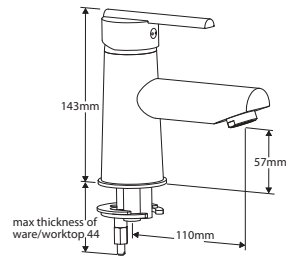

4G4142
Monobloc basin mixer
with flip waste