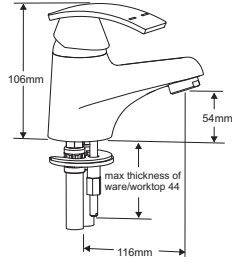

# ROSSI DIMENSIONS

4G4031  
Basin taps (pair)

4G4034  
Mini monobloc basin  
mixer with click waste

4G4033/41  
Monobloc basin mixer  
with click waste

4G4039  
Monobloc bidet mixer  
with pop-up waste

4G4032  
Bath taps (pair)