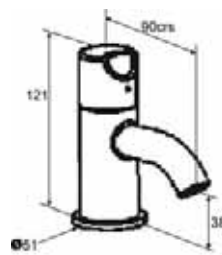

4L2002
Bath taps (pair)