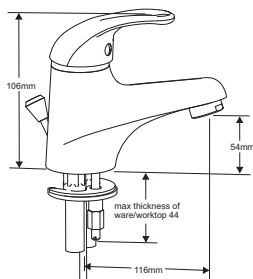

# IZZI DIMENSIONS

4G4091  
Basin taps (pair)

4G4093  
Monobloc basin mixer  
with pop-up waste

4G4094  
Mini monobloc basin  
mixer with click waste

4G4095  
Monobloc basin filler  
with pop-up waste