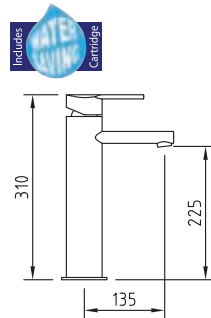

4G3131
Tall monobloc basin mixer