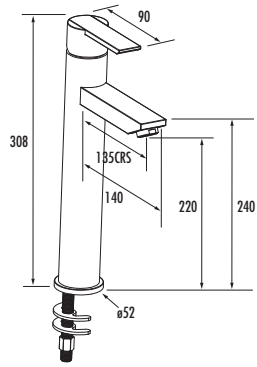

4G4032
Tall monobloc basin mixer
with click waste