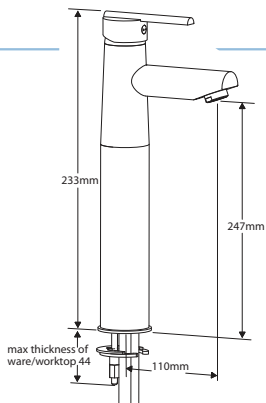

# PULSAR DIMENSIONS

4G4140  
Basin taps (pair)

4G4142  
Monobloc basin mixer  
with flip waste

4G4144  
Mini monobloc basin mixer  
with flip waste

4G4143  
Eco monobloc basin mixer  
with flip waste

4G4148  
Tall monobloc basin mixer  
with flip waste