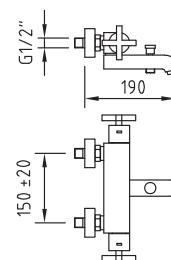

# MOREA DIMENSIONS

4G3150  
Monobloc basin mixer  
with click waste

4G3151  
Monobloc bidet mixer  
with pop-up waste

4G3155  
Three Hole wall mounted  
basin mixer

4G3153  
Wall bar bath shower mixer