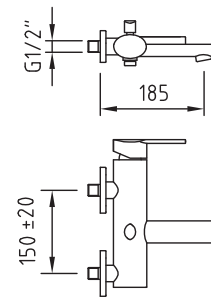

## MIKURA DIMENSIONS

4G3130  
Monobloc basin mixer  
with pop-up waste

4G3131  
Tall monobloc basin mixer

4G3132  
Monobloc bidet mixer  
with pop-up waste

4G3133  
Wall bar bath and  
shower mixer  
with shower kit