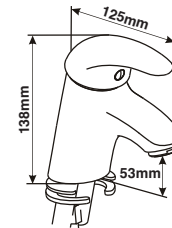

# SIGNIA DIMENSIONS

4L2101  
Basin taps (pair)

4L2102  
Bath taps (pair)

4L2103  
Monobloc basin mixer with click waste

4L2104  
Deck bath filler

4L2105  
Deck bath shower mixer with shower kit

4L2106  
Monobloc bath filler