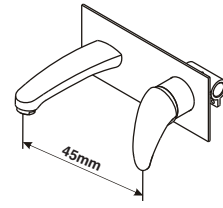

4L2108
Wall basin mixer with click waste