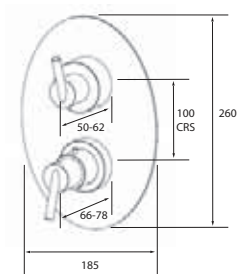

# AXI DIMENSIONS

4G3040  
Monobloc basin mixer with click waste

4G3041  
Tall monobloc basin mixer with click waste

4G3042  
Monobloc bidet mixer with pop-up waste

4G3043  
Two hole bath filler

4G3044  
Thermostatic shower without shower kit