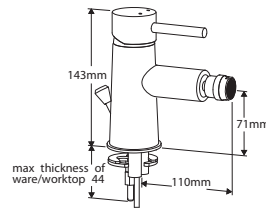

4G4125
Two hole leg bath shower mixer with shower kit

4G4126
Monobloc bidet mixer with pop-up waste