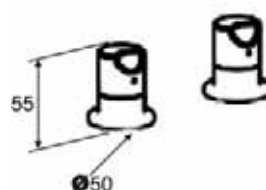

4L2040
Deck mounted bath side valves