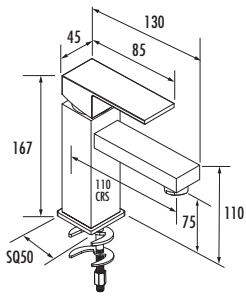

# MAVERICK DIMENSIONS

4G3001  
Monobloc basin mixer  
with click waste

4G3002  
Tall monobloc basin mixer  
with click waste

4G3003  
Wall mounted basin mixer  
with click waste

4G3009  
Three hole basin mixer