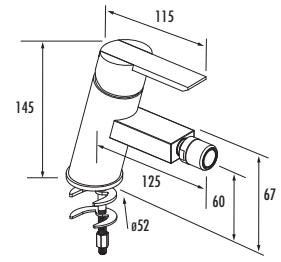

# STORM DIMENSIONS

4G3031  
Monobloc basin mixer  
with click waste

4G4032  
Tall monobloc basin mixer  
with click waste

4G3034  
Monobloc bath filler

4G3033  
Monobloc bidet mixer  
with pop-up waste

4G3037  
Deck mounted bath  
side valves