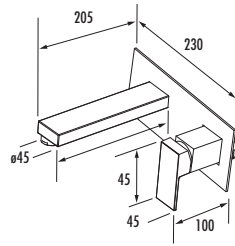

# MAVERICK DIMENSIONS

4G3001  
Monobloc basin mixer  
with click waste

4G3002  
Tall monobloc basin mixer  
with click waste

4G3003  
Wall mounted basin mixer  
with click waste

4G3009  
Three hole basin mixer