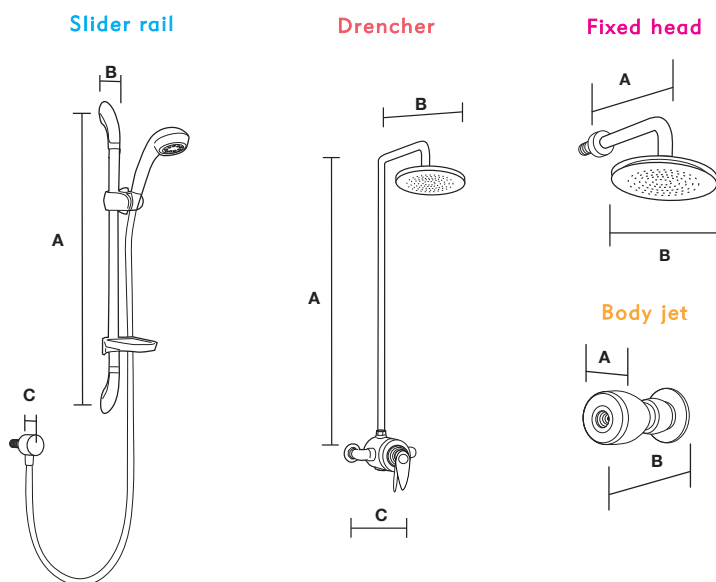

Measurements in mm. These dimensions are for a guide only, precise drawings are given in our price list or with the instruction manual with the product.

Operating Pressures:

Minimum Operating Pressures 0.1bar

Recommended Maximum Operating Pressures 0.6bar

Maximum Operating Pressure 10bar

Francis Pegler luxury showers and Peglerfill are covered by a 5 Year Guarantee which covers retail purchasers against manufacturing or material defects (subject to proof of purchase).