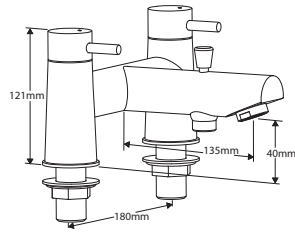

4G4125
Two hole leg bath shower mixer with shower kit