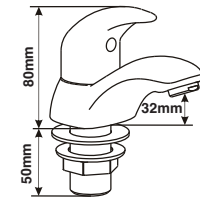

4L2102
Bath taps (pair)