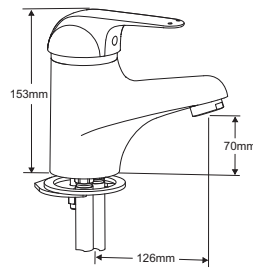

4G4063
Monobloc bath filler