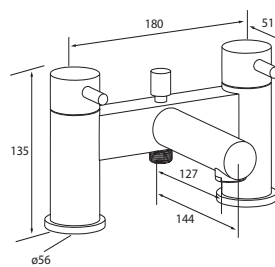

# KONIK DIMENSIONS

4G3064  
Two hole leg bath/shower mixer  
with shower kit