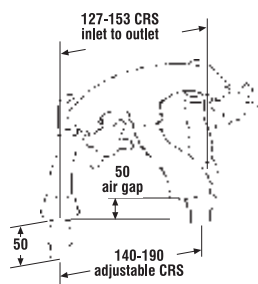

# SEQUEL DIMENSIONS

4G3159  
Floor mounted bath  
shower mixer

477030  
Basin taps (pair)

477036  
Long nose basin taps  
4" projection from centres

478001  
Monobloc basin mixer  
with pop-up waste

477033  
Bath taps (pair)