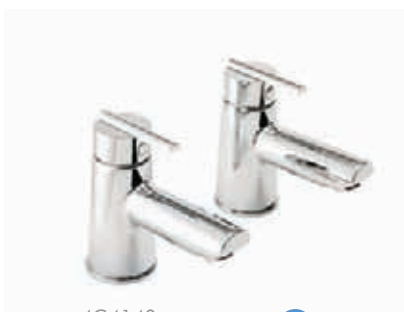

# CHARA

SUGGESTED MATCHING SHOWER (EXCLUDING KIT)  
FOR SHOWER KITS SEE ACCESSORIES ON PAGES 62-65

4S4042  
Concealed thermostatic  
dual control shower  
£447.12

# P U L S A R

4G4140  
Basin taps (pair)  
£105.34

4G4141  
Bath taps (pair)  
£123.12

4G4142  
Monobloc basin mixer  
with flip waste  
£133.92

4G4144  
Mini monobloc basin mixer  
with flip waste  
£128.52