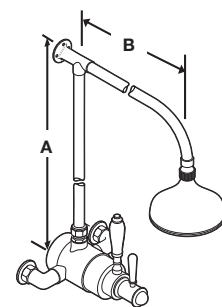

**4R2041** Memento exposed thermostatic single sequential shower

Typical concealed shower with kit

Typical exposed shower with kit

**Exposed fixed head**

Exposed dual control shower

150

| SHOWER HANDSETS   | A            | B                    | C         |
|---|--------------|----------------------|-----------|
|   | Rail Centres | Protrusion from wall | Rose Diam |
| 4S4500 Waterfall techno multi mode LP shower kit        | 825          | 60                   |           |
| 4S4501 Waterfall techno single mode LP shower kit       | 825          | 60                   |           |
| 4S4502 Waterfall 3 mode compact shower kit              | 595          | 60                   |           |
| 4S4503 Waterfall 3 mode shower kit                      | 555          | 70                   |           |
| 4S4504 Waterfall 5 mode shower kit                      | 610          | 70                   |           |
| 4S4505 Waterfall straight multi mode LP shower kit      | 825          | 80                   |           |
| 4S4506 Waterfall curved multi mode LP shower kit        | 825          | 60                   |           |
| 4S4507 Waterfall traditional shower kit                 | 550          | 75                   |           |
| 4S4508 Waterfall GL traditional shower kit              | 550          | 75                   |           |
| 4S4509 Waterfall minimalist shower kit                  | 825          | 60                   |           |
| 4S4513 Waterfall minimalist square handset & shower kit | 730          | 85                   |           |
| 4S4514 Waterfall square multi mode & shower kit         | 825          | 60                   |           |
| 4G3138 Mikura shower single mode LP                     | 600          | 60                   |           |
| <b>DRENCHER SHOWERS</b>                                 |              |                      |           |
| 4S4510 Waterfall minimalist drencher shower handset     | 750          | 360 - 375            | 200       |
| 4S4511 Waterfall minimalist drencher shower rigid riser | 750          | 360 - 375            | 200       |
| <b>FIXED HEADS</b>                                      |              |                      |           |
| 4S4515 Waterfall multi mode fixed head & arm            |              | Min 160 max 225      |           |
| 4S4516 Waterfall techno multi mode fixed head & arm     |              | Min 165 max 205      |           |
| 4S4517 Waterfall square fixed head & arm                |              | Min 160 max 225      |           |
| 4S4524 Waterfall star fixed shower head & arm           |              | 245                  | 230       |
| 4S4526 Waterfall square fixed shower head & arm         |              | 255                  | 230       |
| 4S4527 Waterfall round sealed fixed shower head & arm   |              | 340                  | 200       |
| <b>BODY JETS</b>  |              |                      |           |
| 4S4521 Waterfall body jet with diffuser                 | 15           | 88                   |           |
| 4S4522 Waterfall body jet with nebuliser                | 15           | 88                   |           |
| <b>WALL UNIONS &amp; BRACKET ACCESSORIES</b>            |              |                      |           |
| 4S4528 Waterfall square wall union                      | 15           | 67                   |           |
| 4S4529 Waterfall modern wall union                      | 15           | 55                   |           |
| 4S4530 Waterfall minimalist wall union                  | 15           | 32                   |           |