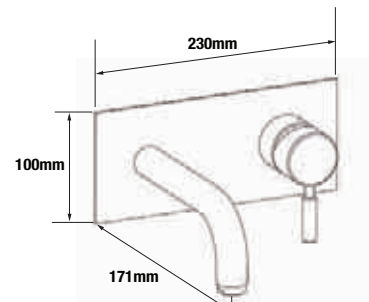

# VISIO DIMENSIONS

4K4016  
Basin taps (pair) 

4K4001  
Monobloc basin mixer with click waste 

4K4014  
Monobloc tall basin mixer with click waste 

4K4003  
Wall mounted basin mixer with click waste 

4K4017  
Bath taps (pair) 