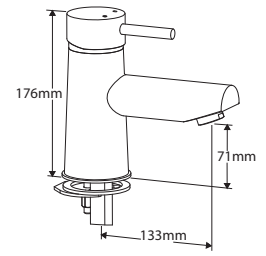

# EBRO DIMENSIONS

4G4120  
Basin taps (pair)

4G4122  
Monobloc basin mixer with flip waste

4G4121  
Bath taps (pair)

4G4123  
Monobloc bath filler