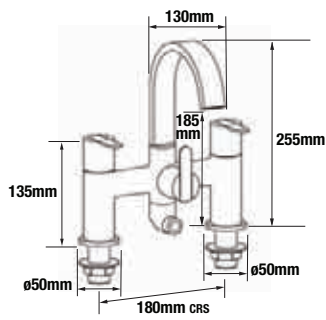

4K6009
Two hole leg bath/shower mixer with shower kit