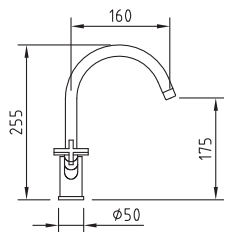

MOREA DIMENSIONS

4G3150
Monobloc basin mixer
with click waste