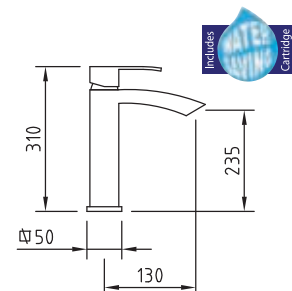

4G3122
Tall monobloc basin