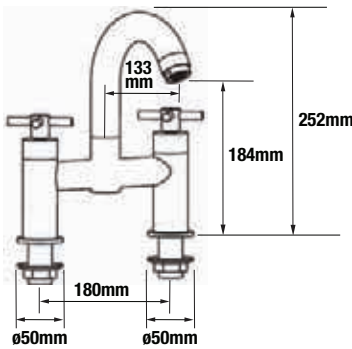

4K8015
Two hole leg bath filler
LOW PRESSURE