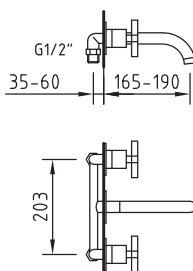

4G3155
Three Hole wall mounted
basin mixer