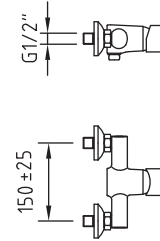

## BAHAMA DIMENSIONS

4G3190  
Monobloc basin mixer  
with pop-up waste

4G3191  
Monobloc bidet mixer  
with pop-up waste

4G3192  
Exposed mounted  
bath shower mixer  
with shower kit

4G3193  
Exposed mounted  
shower mixer  
with shower kit