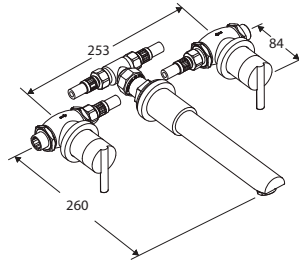

4G4149
Three hole wall mounted
basin mixer with flip waste