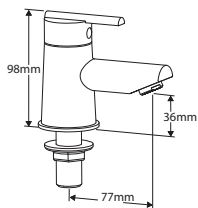

4G4140
Basin taps (pair)