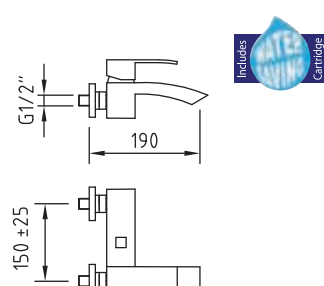

## MARINA DIMENSIONS

4G3136  
Wall mounted  
basin mixer

4G3120  
Monobloc basin mixer  
with pop-up waste

4G3122  
Tall monobloc basin

4G3121  
Monobloc bidet mixer  
with pop-up waste

4G3123  
Wall bar bath  
shower mixer  
with shower kit