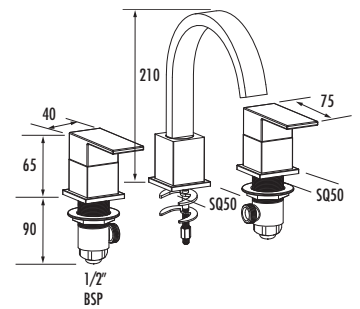

4G30010
Three hole bath filler