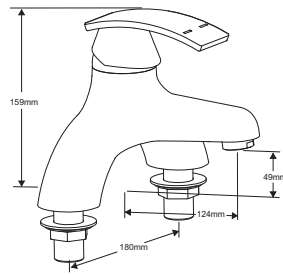

4G4036
Bridge bath filler