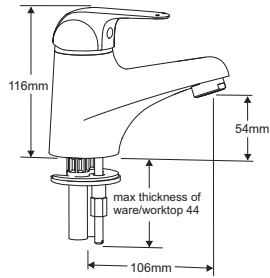

4G4061
Monobloc basin mixer with click waste