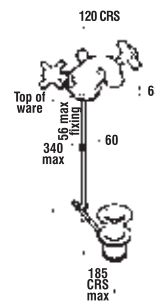

# SEQUEL DIMENSIONS

4G3159  
Floor mounted bath  
shower mixer

477030  
Basin taps (pair)

477036  
Long nose basin taps  
4" projection from centres

478001  
Monobloc basin mixer  
with pop-up waste

477033  
Bath taps (pair)