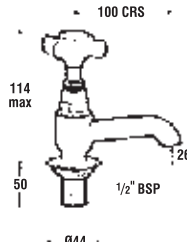

477036
Long nose basin taps
4" projection from centres