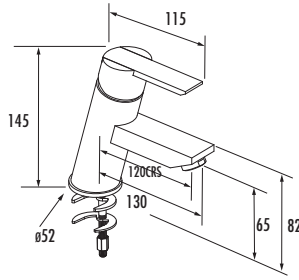

4G3034
Monobloc bath filler