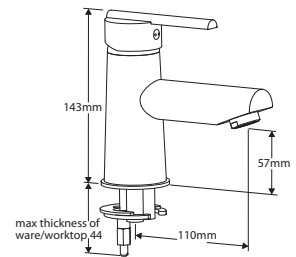

# PULSAR DIMENSIONS

4G4140  
Basin taps (pair)

4G4142  
Monobloc basin mixer  
with flip waste

4G4144  
Mini monobloc basin mixer  
with flip waste

4G4143  
Eco monobloc basin mixer  
with flip waste

4G4148  
Tall monobloc basin mixer  
with flip waste