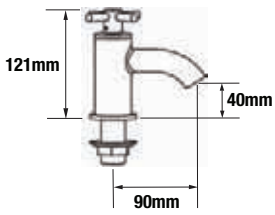

4K8006
Bath taps (pair)
LOW PRESSURE