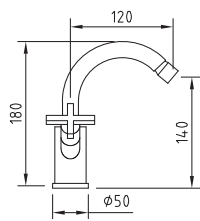

4G3151
Monobloc bidet mixer
with pop-up waste