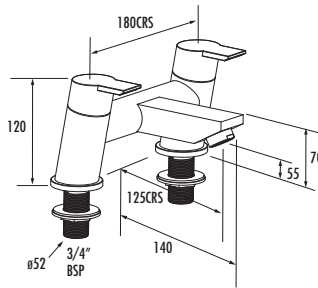

4G3035
Two hole leg bath filler