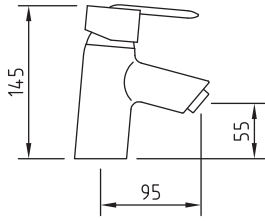

BAHAMA DIMENSIONS

4G3190
Monobloc basin mixer
with pop-up waste