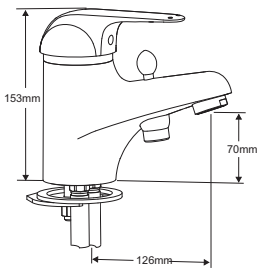

# LOKO DIMENSIONS

4G4062  
Mini monobloc basin mixer with click waste

4G4061  
Monobloc basin mixer with click waste

4G4063  
Monobloc bath filler

4G4065  
Monobloc bidet mixer with pop-up waste

4G4064  
Monobloc bath shower mixer with shower kit