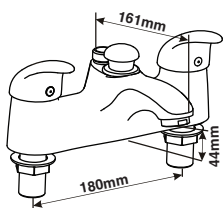

# SIGNIA DIMENSIONS

4L2101  
Basin taps (pair)

4L2102  
Bath taps (pair)

4L2103  
Monobloc basin mixer with click waste

4L2104  
Deck bath filler

4L2105  
Deck bath shower mixer with shower kit

4L2106  
Monobloc bath filler