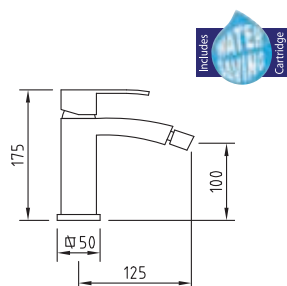

## MARINA DIMENSIONS

4G3136  
Wall mounted  
basin mixer

4G3120  
Monobloc basin mixer  
with pop-up waste

4G3122  
Tall monobloc basin

4G3121  
Monobloc bidet mixer  
with pop-up waste

4G3123  
Wall bar bath  
shower mixer  
with shower kit