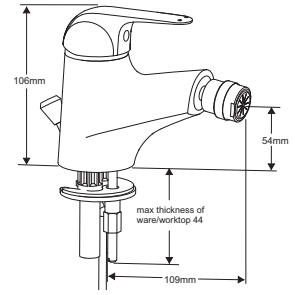

# LOKO DIMENSIONS

4G4062  
Mini monobloc basin mixer with click waste

4G4061  
Monobloc basin mixer with click waste

4G4063  
Monobloc bath filler

4G4065  
Monobloc bidet mixer with pop-up waste

4G4064  
Monobloc bath shower mixer with shower kit