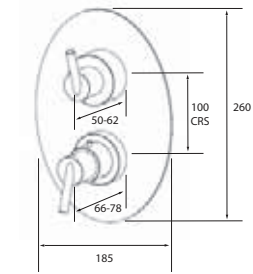

# AXI DIMENSIONS

4G3040  
Monobloc basin mixer with click waste

4G3041  
Tall monobloc basin mixer with click waste

4G3042  
Monobloc bidet mixer with pop-up waste

4G3043  
Two hole bath filler

4G3044  
Thermostatic shower without shower kit