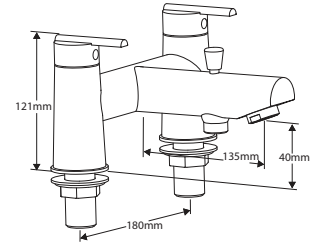

4G4147
Two hole leg bath/shower
mixer with shower kit