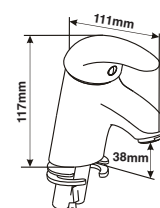

# SIGNIA DIMENSIONS

4L2101  
Basin taps (pair)

4L2102  
Bath taps (pair)

4L2103  
Monobloc basin mixer with click waste

4L2104  
Deck bath filler

4L2105  
Deck bath shower mixer with shower kit

4L2106  
Monobloc bath filler