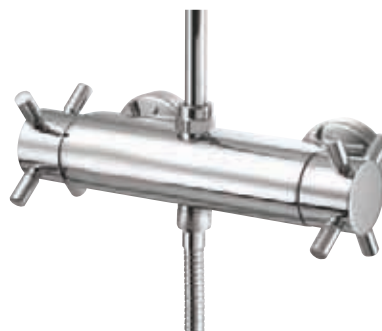

4S4021
Exposed thermostatic dual
control bar shower with diverter
without shower kit
£432.00