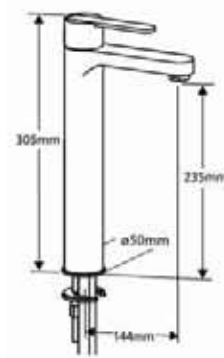

# STRATA DIMENSIONS

4K6001  
Monobloc basin mixer  
with click waste

4K6002  
Mini monobloc basin  
mixer with click waste

4K6003  
Tall monobloc basin mixer  
with click waste

4K6005  
Monobloc bath filler