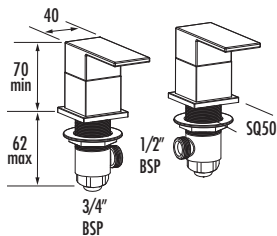

4G30011
Deck mounted bath
side valves