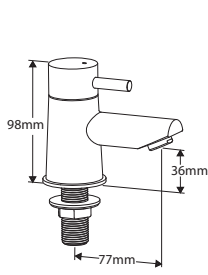

EBRO DIMENSIONS

4G4120
Basin taps (pair)