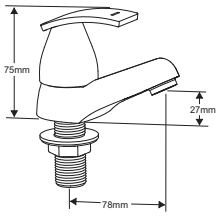

ROSSI DIMENSIONS

4G4031
Basin taps (pair)