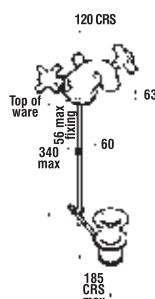

479001
Monobloc bidet mixer
With pop-up waste