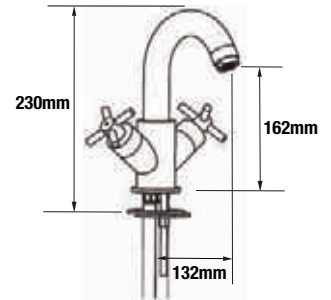

4K8014
Monobloc bath filler
LOW PRESSURE