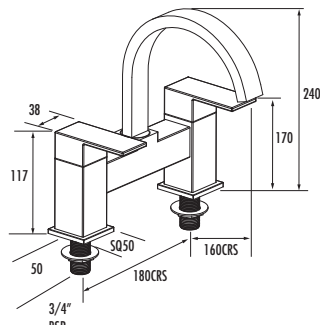

4G3005
Two hole leg bath filler