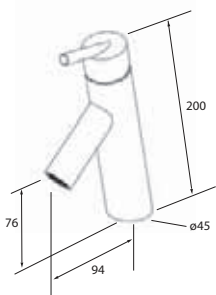

# AXI DIMENSIONS

4G3040  
Monobloc basin mixer with click waste

4G3041  
Tall monobloc basin mixer with click waste

4G3042  
Monobloc bidet mixer with pop-up waste

4G3043  
Two hole bath filler

4G3044  
Thermostatic shower without shower kit