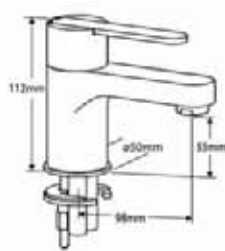

4K6002
Mini monobloc basin
mixer with click waste