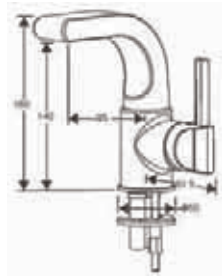

# PANACEA DIMENSIONS

4P2001  
Monobloc basin mixer  
with click waste

4P2002  
Mini monobloc basin mixer  
with click waste

4P2003  
Tall monobloc basin mixer  
with click waste

4P2004  
Two hole bath filler