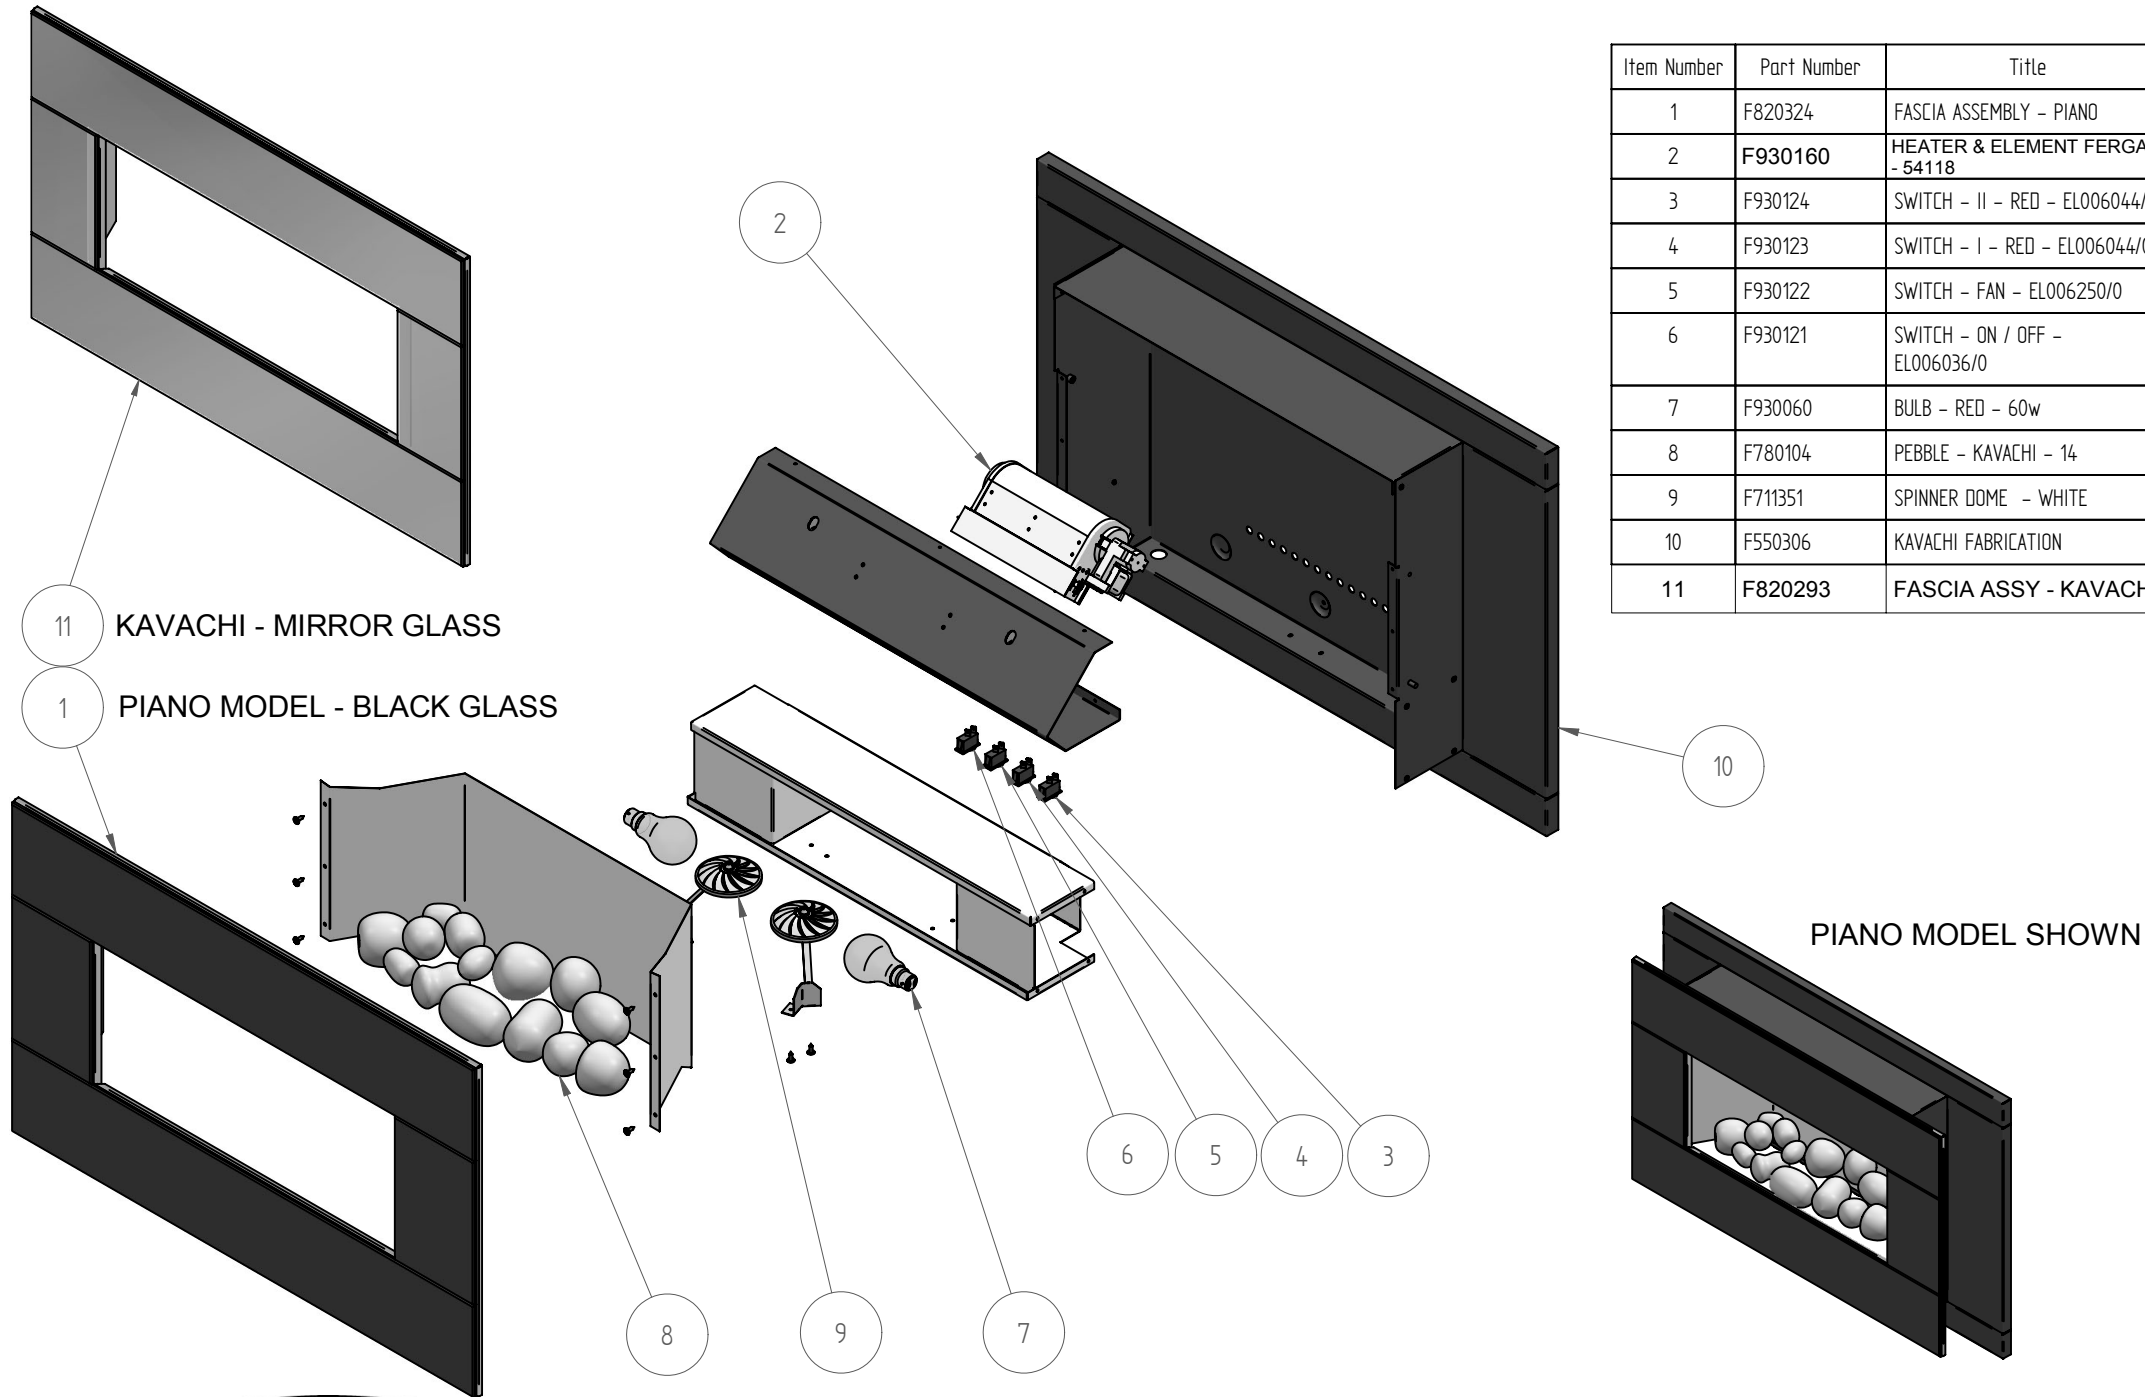

Item Number	Part Number	Title
1	F820324	FASCIA ASSEMBLY - PIANO
2	F930160	HEATER & ELEMENT FER GAS - 54118
3	F930124	SWITCH - II - RED - EL006044/5
4	F930123	SWITCH - I - RED - EL006044/0
5	F930122	SWITCH - FAN - EL006250/0
6	F930121	SWITCH - ON / OFF - EL006036/0
7	F930060	BULB - RED - 60w
8	F780104	PEBBLE - KAVACHI - 14
9	F711351	SPINNER DOME - WHITE
10	F550306	KAVACHI FABRICATION
11	F820293	FASCIA ASSY - KAVACHI

**SPARE PARTS
PIANO & KAVACHI ELECTRIC FIRE**