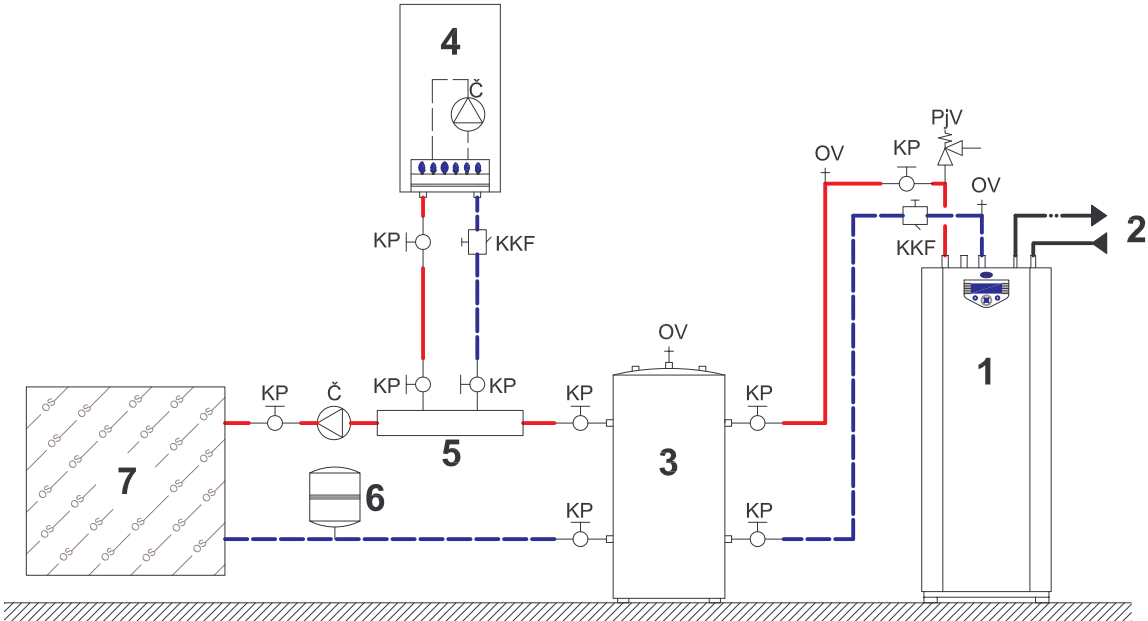

HEAT PUMP IN CONNECTION WITH GAS BOILER

LEGEND :

- 1. HEAT PUMP - INTERNAL PART
- 2. PRIMARY CIRCUIT PIPES
- 3. BUFFER TANK
- 4. GAS BOILER
- 5. HEADER
- 6. EXPANSION VESSEL
- 7. HEATING SYSTEM

LEGEND OF FITTINGS :

- Č - CIRCULATION PUMP
- KKF - VALVE WITH FILTER
- KP - VALVE
- OV - AIR-VENT VALVE
- PjV - PRESSURE SAFETY VALVE

LEGEND OF PIPES :

- FLOW WATER
- - - RETURN WATER
- ... — PIPES OF PRIMARY CIRCUIT