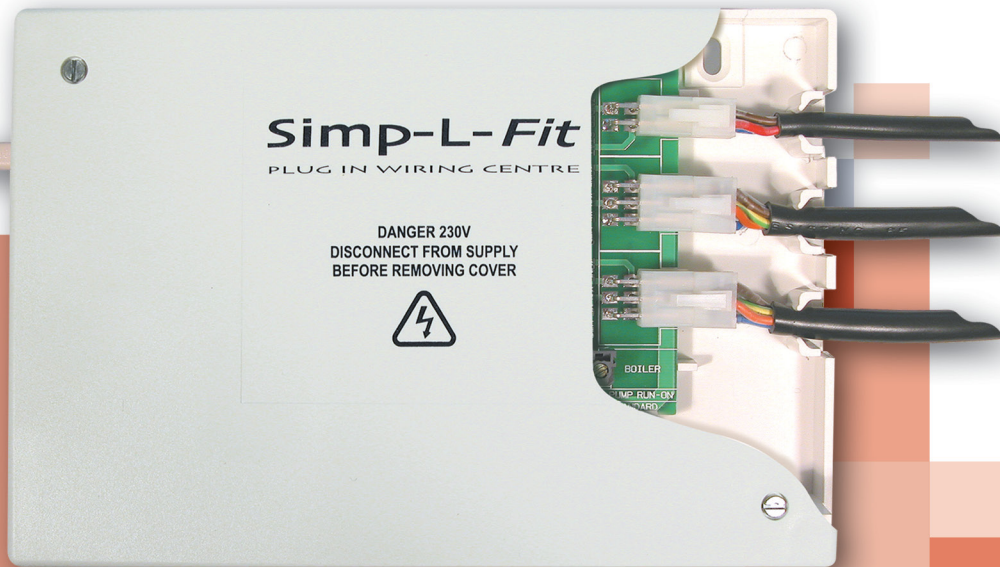

Simp-L-Fit

Plug-in Heating Control Packs

The Simp-L-Fit Plug-in Heating Control Packs reduce installation time and eliminate the possibility of incorrect wiring.

Various packs are available, supplied with Drayton, Lifestyle, Tempus, SM and Simp-L products.

Simp-L-Fit Plug-in Heating Control Packs

Pack Contents

Biflo Simp-L-Fit Heating Control Packs

Part No.	Programmer	Room thermostat	Cylinder thermostat plug-in	Biflo valve plug-in	Plug-in wiring centre	Simp-L-Fit replacement of
P231112	Tempus 7	RTS1	HTS3	22mm 3 port	Simp-L-Fit	–
P233112	LP112	RTS1	HTS3	22mm 3 port	Simp-L-Fit	Biflo 76
P234112	LP241	RTS1	HTS3	22mm 3 port	Simp-L-Fit	Biflo 66
P235112	LP522	RTS1	HTS3	22mm 3 port	Simp-L-Fit	Biflo 86
P236112	LP722	RTS1	HTS3	22mm 3 port	Simp-L-Fit	Biflo 96

Twinline Simp-L-Fit Heating Control Packs

Part No.	Programmer	Room thermostat	Cylinder thermostat plug-in	Biflo valve plug-in (X2)	Plug-in wiring centre	Simp-L-Fit replacement of
P121111	Tempus 7	RTS1	HTS3	22mm 2 port	Simp-L-Fit	–
P123111	LP112	RTS1	HTS3	22mm 2 port	Simp-L-Fit	Twinline 76
P124111	LP241	RTS1	HTS3	22mm 2 port	Simp-L-Fit	Twinline 66
P125111	LP522	RTS1	HTS3	22mm 2 port	Simp-L-Fit	Twinline 86
P126111	LP722	RTS1	HTS3	22mm 2 port	Simp-L-Fit	Twinline 96
P128211	SM2	RTS2	HTS3	22mm 2 port	Simp-L-Fit	–