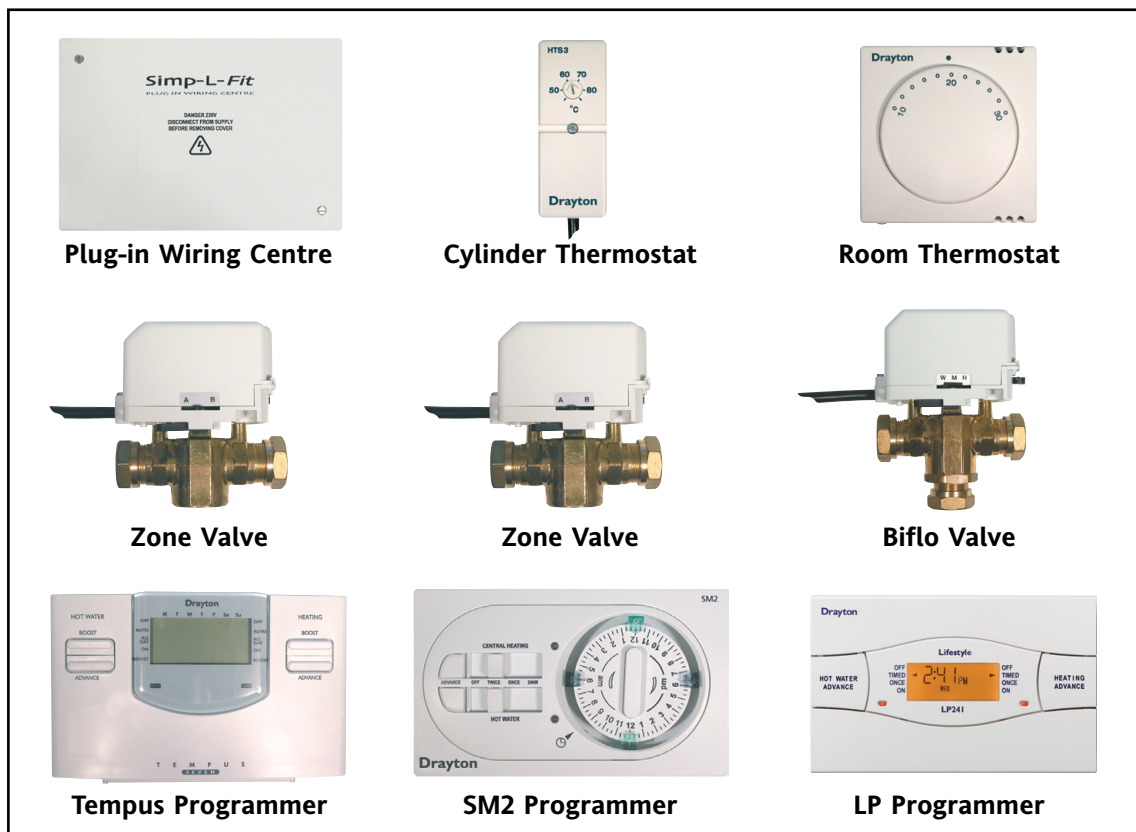

Simp-L-Fit

Plug-in Heating Control Packs

The Simp-L-Fit Plug-in Heating Control Packs reduce installation time and eliminate the possibility of incorrect wiring.

Various packs are available, supplied with Drayton, Lifestyle, Tempus, SM and Simp-L products.

Simp-L-Fit Plug-in Heating Control Packs

Pack Contents

Biflo Simp-L-Fit Heating Control Packs

Part No.	Programmer	Room thermostat	Cylinder thermostat plug-in	Biflo valve plug-in	Plug-in wiring centre	Simp-L-Fit replacement of
P231112	Tempus 7	RTS1	HTS3	22mm 3 port	Simp-L-Fit	–
P233112	LP112	RTS1	HTS3	22mm 3 port	Simp-L-Fit	Biflo 76
P234112	LP241	RTS1	HTS3	22mm 3 port	Simp-L-Fit	Biflo 66
P235112	LP522	RTS1	HTS3	22mm 3 port	Simp-L-Fit	Biflo 86
P236112	LP722	RTS1	HTS3	22mm 3 port	Simp-L-Fit	Biflo 96

Twinline Simp-L-Fit Heating Control Packs

Part No.	Programmer	Room thermostat	Cylinder thermostat plug-in	Biflo valve plug-in (X2)	Plug-in wiring centre	Simp-L-Fit replacement of
P121111	Tempus 7	RTS1	HTS3	22mm 2 port	Simp-L-Fit	–
P123111	LP112	RTS1	HTS3	22mm 2 port	Simp-L-Fit	Twinline 76
P124111	LP241	RTS1	HTS3	22mm 2 port	Simp-L-Fit	Twinline 66
P125111	LP522	RTS1	HTS3	22mm 2 port	Simp-L-Fit	Twinline 86
P126111	LP722	RTS1	HTS3	22mm 2 port	Simp-L-Fit	Twinline 96
P128211	SM2	RTS2	HTS3	22mm 2 port	Simp-L-Fit	–