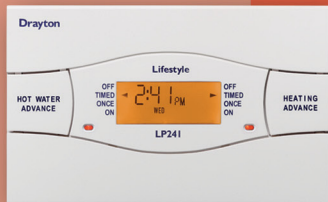

Simp-L-Fit

Plug-in Heating Control Packs

The Simp-L-Fit Plug-in Heating Control Packs reduce installation time and eliminate the possibility of incorrect wiring.

Various packs are available, supplied with Drayton, Lifestyle, Tempus, SM and Simp-L products.

Simp-L-Fit Plug-in Heating Control Packs

Pack Contents

Biflo Simp-L-Fit Heating Control Packs

Part No.	Programmer	Room thermostat	Cylinder thermostat plug-in	Biflo valve plug-in	Plug-in wiring centre	Simp-L-Fit replacement of
P231112	Tempus 7	RTS1	HTS3	22mm 3 port	Simp-L-Fit	–
P233112	LP112	RTS1	HTS3	22mm 3 port	Simp-L-Fit	Biflo 76
P234112	LP241	RTS1	HTS3	22mm 3 port	Simp-L-Fit	Biflo 66
P235112	LP522	RTS1	HTS3	22mm 3 port	Simp-L-Fit	Biflo 86
P236112	LP722	RTS1	HTS3	22mm 3 port	Simp-L-Fit	Biflo 96

Twinline Simp-L-Fit Heating Control Packs

Part No.	Programmer	Room thermostat	Cylinder thermostat plug-in	Biflo valve plug-in (X2)	Plug-in wiring centre	Simp-L-Fit replacement of
P121111	Tempus 7	RTS1	HTS3	22mm 2 port	Simp-L-Fit	–
P123111	LP112	RTS1	HTS3	22mm 2 port	Simp-L-Fit	Twinline 76
P124111	LP241	RTS1	HTS3	22mm 2 port	Simp-L-Fit	Twinline 66
P125111	LP522	RTS1	HTS3	22mm 2 port	Simp-L-Fit	Twinline 86
P126111	LP722	RTS1	HTS3	22mm 2 port	Simp-L-Fit	Twinline 96
P128211	SM2	RTS2	HTS3	22mm 2 port	Simp-L-Fit	–