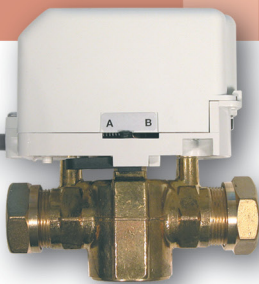

Simp-L-Fit

Plug-in Heating Control Packs

The Simp-L-Fit Plug-in Heating Control Packs reduce installation time and eliminate the possibility of incorrect wiring.

Various packs are available, supplied with Drayton, Lifestyle, Tempus, SM and Simp-L products.

Simp-L-Fit Plug-in Heating Control Packs

Pack Contents

Biflo Simp-L-Fit Heating Control Packs

Part No.	Programmer	Room thermostat	Cylinder thermostat plug-in	Biflo valve plug-in	Plug-in wiring centre	Simp-L-Fit replacement of
P231112	Tempus 7	RTS1	HTS3	22mm 3 port	Simp-L-Fit	–
P233112	LP112	RTS1	HTS3	22mm 3 port	Simp-L-Fit	Biflo 76
P234112	LP241	RTS1	HTS3	22mm 3 port	Simp-L-Fit	Biflo 66
P235112	LP522	RTS1	HTS3	22mm 3 port	Simp-L-Fit	Biflo 86
P236112	LP722	RTS1	HTS3	22mm 3 port	Simp-L-Fit	Biflo 96

Twinline Simp-L-Fit Heating Control Packs

Part No.	Programmer	Room thermostat	Cylinder thermostat plug-in	Biflo valve plug-in (X2)	Plug-in wiring centre	Simp-L-Fit replacement of
P121111	Tempus 7	RTS1	HTS3	22mm 2 port	Simp-L-Fit	–
P123111	LP112	RTS1	HTS3	22mm 2 port	Simp-L-Fit	Twinline 76
P124111	LP241	RTS1	HTS3	22mm 2 port	Simp-L-Fit	Twinline 66
P125111	LP522	RTS1	HTS3	22mm 2 port	Simp-L-Fit	Twinline 86
P126111	LP722	RTS1	HTS3	22mm 2 port	Simp-L-Fit	Twinline 96
P128211	SM2	RTS2	HTS3	22mm 2 port	Simp-L-Fit	–