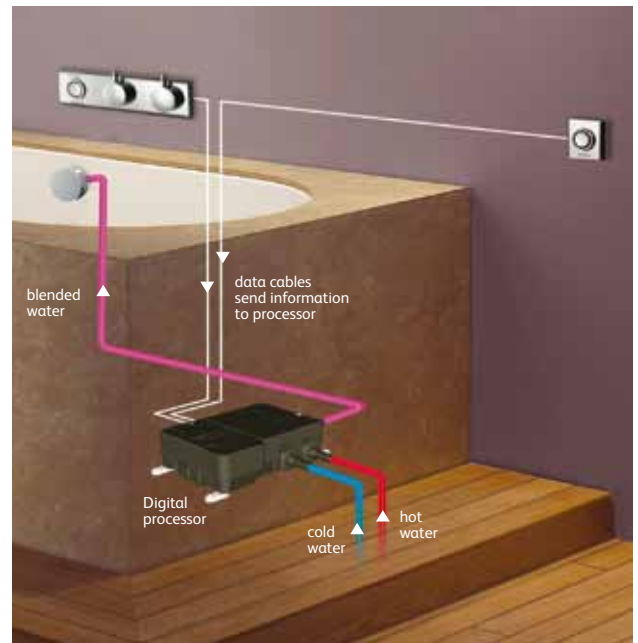

Controlled by a compact, remotely sited digital processor, HiQu Bath uses an overflow filler rather than bulky taps and comes with a top up feature to reheat a cooling bath.

For added luxury you can team your digital bath fill with a sleek retractable hand shower.

HiQu Digital processor box options

Driven by Aqualisa's award winning digital technology, HiQu is controlled by a compact processor box which can be located 10 metres from the bathing area in the loft, airing cupboard or under the bath. It controls flow and blends hot and cold water with thermostatic precision, delivering perfect baths and showers every time. Remotely siting the processor box makes access and installation easy, eliminating the need for extensive excavation of the bathroom wall and damage to décor.

HiQu Digital processors are backed up by Aqualisa's 5 year manufacturer's guarantee.

Working with your water system

The correct processor solution for you will depend on the type of water system in your home. Choose from a HP/Combi compatible processor or Gravity compatible processor (with integral pump).

For optimum power, or for multiple outlet configurations using Gravity water systems, you may opt for the extra pressure delivered by the Ultimate 340 pump*, the equivalent of raising a cold water tank in your home 34 metres above your shower head!

HiQu Bath with overflow filler and remote control

HP/Combi – Digital processor

Gravity – Digital processor with integral pump