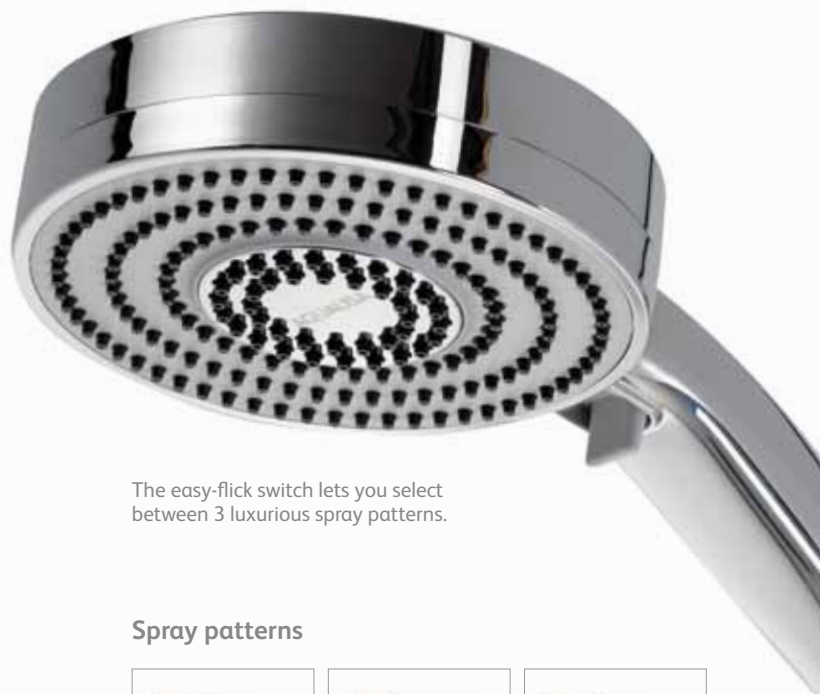

new

Wake up to a waterfall with HiQu's new 'high flow' wall or ceiling mounted head

HiQu's intuitive controls make adjusting flow and temperature simple

Sensational showering

- Watch the illuminated LED controls rotate and change colour or direction in response to your temperature and flow choices.
- Perfect flow and precise thermostatic temperatures come courtesy of HiQu's advanced digital processor.
- Conserve water by activating the processor's eco mode during installation.
- Tailor the design of your shower – choose from adjustable height, ceiling or wall mounted fixed head systems and team with a range of accessories to suit your needs.
- Switch on from up to 10 metres away with an optional remote control.
- For extra power and performance with gravity water systems use the new Ultimate 340 shower pump.

HiQu Digital exposed comes complete with a generously proportioned, height adjustable shower head that with the flick of a switch offers three, easily selected spray patterns and a desirable smooth, silver hose.