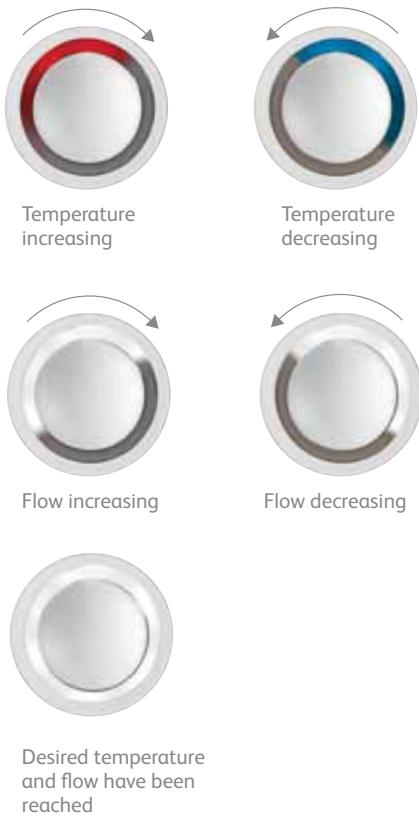

Spray patterns

inner

outer

combined

HiQu Digital Shower

HiQu Digital Shower

Shower performance is second to none, providing a flow rate range capable of delivering a refreshing spritz, through to an invigorating drench. To conserve water or to ensure it will go further, select the 'eco-mode' on the processor box during installation. For super-quick installations choose an exposed shower which can be installed in as little as two hours with minimal mess and disruption to the bathroom.

HiQu Digital Shower controls

HiQu Shower controls have a luxurious metal finish, and are very simple to use.

They feature animated LEDs to show changes in temperature and flow.

Depth – 35mm
measured from finished wall surface to front of knob

HiQu Digital Bath

One touch start/stop button

Thermostatic temperature control

Depth setting

HiQu Digital Bath

Shallow fill, half fill and full fill selectors are etched onto the HiQu control. A simple start/stop button is all it takes to get your bath running and it stops once it has reached your chosen depth – so you can simply fill... and forget.