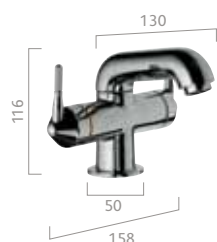

Using a booster pump on a gravity system can also enable you to add Axis body jets

See page 12 to identify your water system.

Axis taps – product codes & prices

(dimensions in mm)

Axis basin pillar tap
Product code: AX0211
£126.81
£149.00 inc VAT

Basin

Axis basin 3 hole deck mount tap set
Product code: AX0213
£169.36
£199.00 inc VAT

Axis basin monobloc mixer tap
Product code: AX0212
£160.85
£189.00 inc VAT

Axis bath pillar tap
Product code: AX0261
£152.34
£179.00 inc VAT

Bath

Axis bath 3 hole wall mount tap set
Product code: AX0264
£194.89
£229.00 inc VAT

Axis bath mixer tap
Product code: AX0262
£194.89
£229.00 inc VAT

Axis bath 3 hole deck mount tap set
Product code: AX0263
£203.40
£239.00 inc VAT