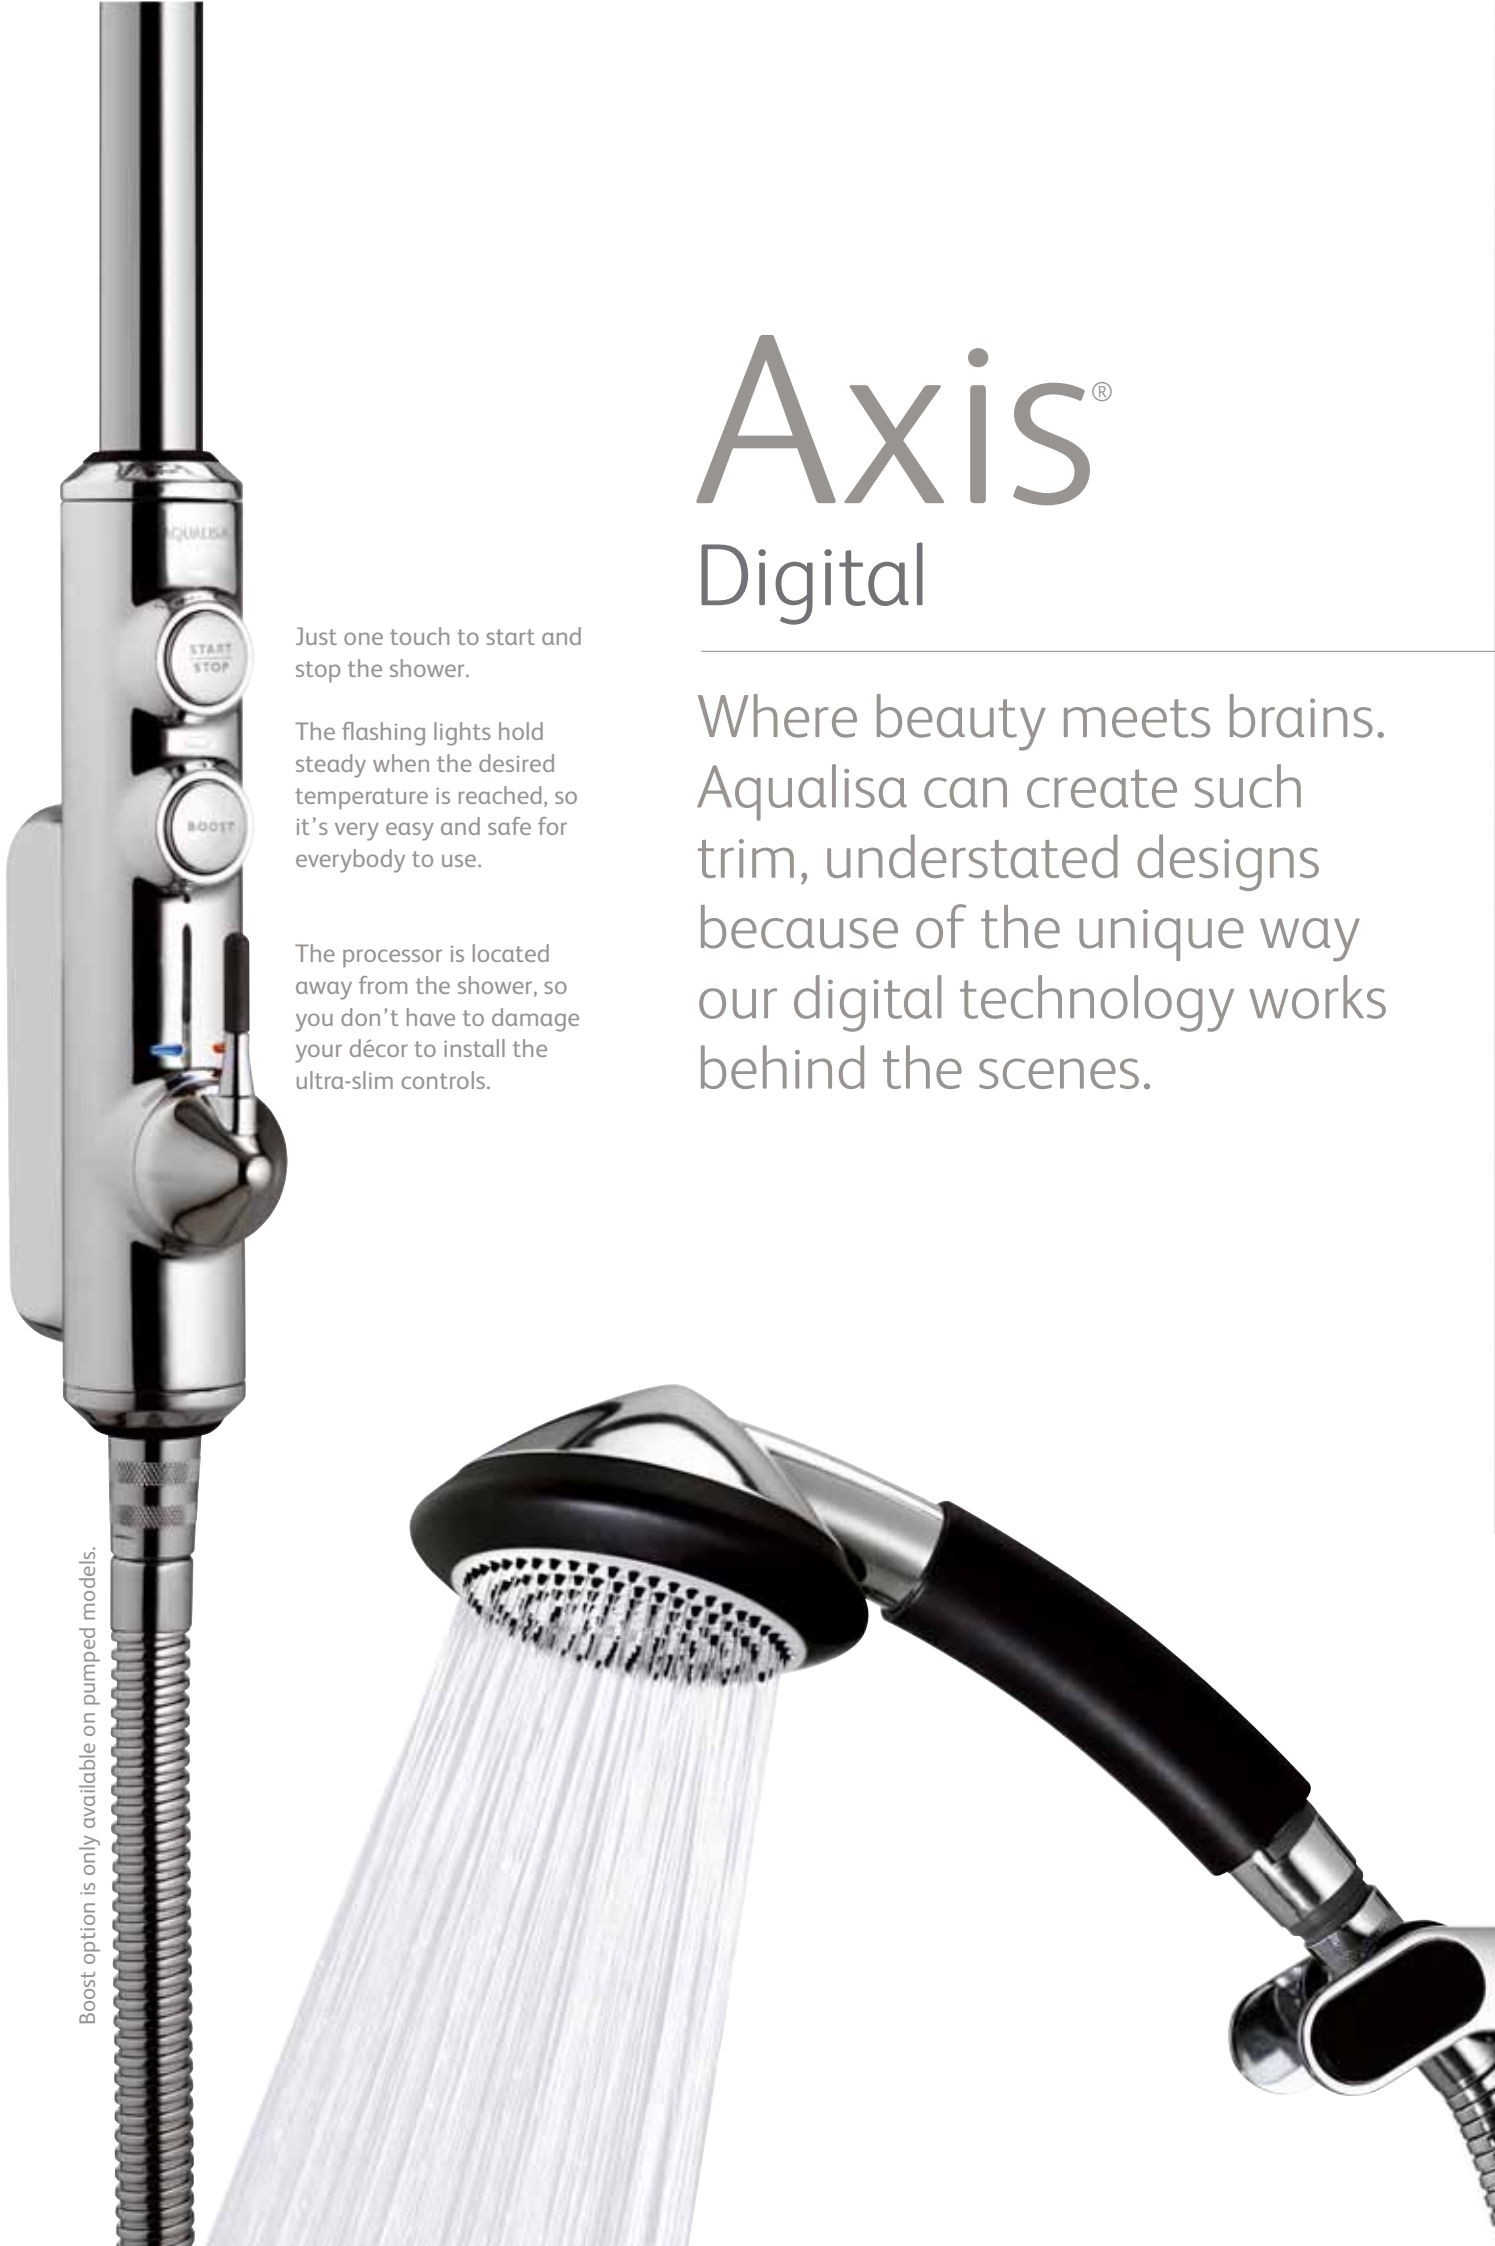

Axis®

Digital

Just one touch to start and stop the shower.

The flashing lights hold steady when the desired temperature is reached, so it's very easy and safe for everybody to use.

The processor is located away from the shower, so you don't have to damage your décor to install the ultra-slim controls.

Where beauty meets brains. Aqualisa can create such trim, understated designs because of the unique way our digital technology works behind the scenes.

Boost option is only available on pumped models.