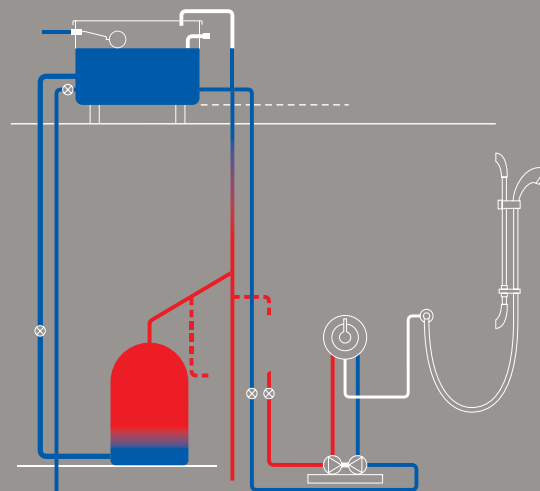

Bath

Axis bath 3 hole wall mount tap set
Product code: AX0264
£194.89
£229.00 inc VAT

Axis bath mixer tap
Product code: AX0262
£194.89
£229.00 inc VAT

Axis bath 3 hole deck mount tap set
Product code: AX0263
£203.40
£239.00 inc VAT

Identify your water system

Gravity system

A cold water tank usually located in the roof space, and a hot water cylinder, frequently in the airing cupboard. This system sometimes has a pump in the circuit.

Combination boiler

These systems heat your water as you use it and usually consist of a boiler attached to a wall, often in the kitchen.

Mains fed system (Unvented hot water system)

A high-pressure cylinder of water, heated by a boiler or immersion heater. Provides high volumes of water.