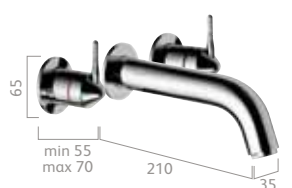

Using a booster pump on a gravity system can also enable you to add Axis body jets

See page 12 to identify your water system.

Axis taps – product codes & prices

(dimensions in mm)

Axis basin pillar tap
Product code: AX0211
£126.81
£149.00 inc VAT

Basin

Axis basin 3 hole deck mount tap set
Product code: AX0213
£169.36
£199.00 inc VAT

Axis basin monobloc mixer tap
Product code: AX0212
£160.85
£189.00 inc VAT

Axis bath pillar tap
Product code: AX0261
£152.34
£179.00 inc VAT

Bath

Axis bath 3 hole wall mount tap set
Product code: AX0264
£194.89
£229.00 inc VAT

Axis bath mixer tap
Product code: AX0262
£194.89
£229.00 inc VAT

Axis bath 3 hole deck mount tap set
Product code: AX0263
£203.40
£239.00 inc VAT