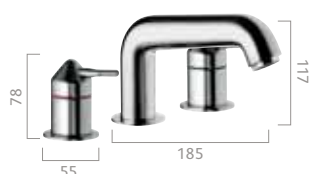

Using a booster pump on a gravity system can also enable you to add Axis body jets

See page 12 to identify your water system.

Axis taps – product codes & prices

(dimensions in mm)

Axis basin pillar tap
Product code: AX0211
£126.81
£149.00 inc VAT

Basin

Axis basin 3 hole deck mount tap set
Product code: AX0213
£169.36
£199.00 inc VAT

Axis basin monobloc mixer tap
Product code: AX0212
£160.85
£189.00 inc VAT

Axis bath pillar tap
Product code: AX0261
£152.34
£179.00 inc VAT

Bath

Axis bath 3 hole wall mount tap set
Product code: AX0264
£194.89
£229.00 inc VAT

Axis bath mixer tap
Product code: AX0262
£194.89
£229.00 inc VAT

Axis bath 3 hole deck mount tap set
Product code: AX0263
£203.40
£239.00 inc VAT