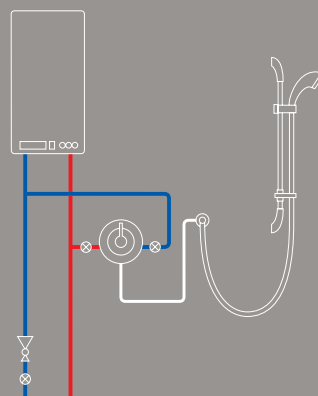

Bath

Axis bath 3 hole wall mount tap set
Product code: AX0264
£194.89
£229.00 inc VAT

Axis bath mixer tap
Product code: AX0262
£194.89
£229.00 inc VAT

Axis bath 3 hole deck mount tap set
Product code: AX0263
£203.40
£239.00 inc VAT

Identify your water system

Gravity system

A cold water tank usually located in the roof space, and a hot water cylinder, frequently in the airing cupboard. This system sometimes has a pump in the circuit.

Combination boiler

These systems heat your water as you use it and usually consist of a boiler attached to a wall, often in the kitchen.

Mains fed system (Unvented hot water system)

A high-pressure cylinder of water, heated by a boiler or immersion heater. Provides high volumes of water.

Axis[®]

Taps

Bath, basin or wall mounted, there's an Axis tap to meet every possible need.

They're beautiful on the inside too, meticulously made from solid brass.

Guaranteed for three years, these elegant taps will bring a sophisticated finishing touch to any bathroom.