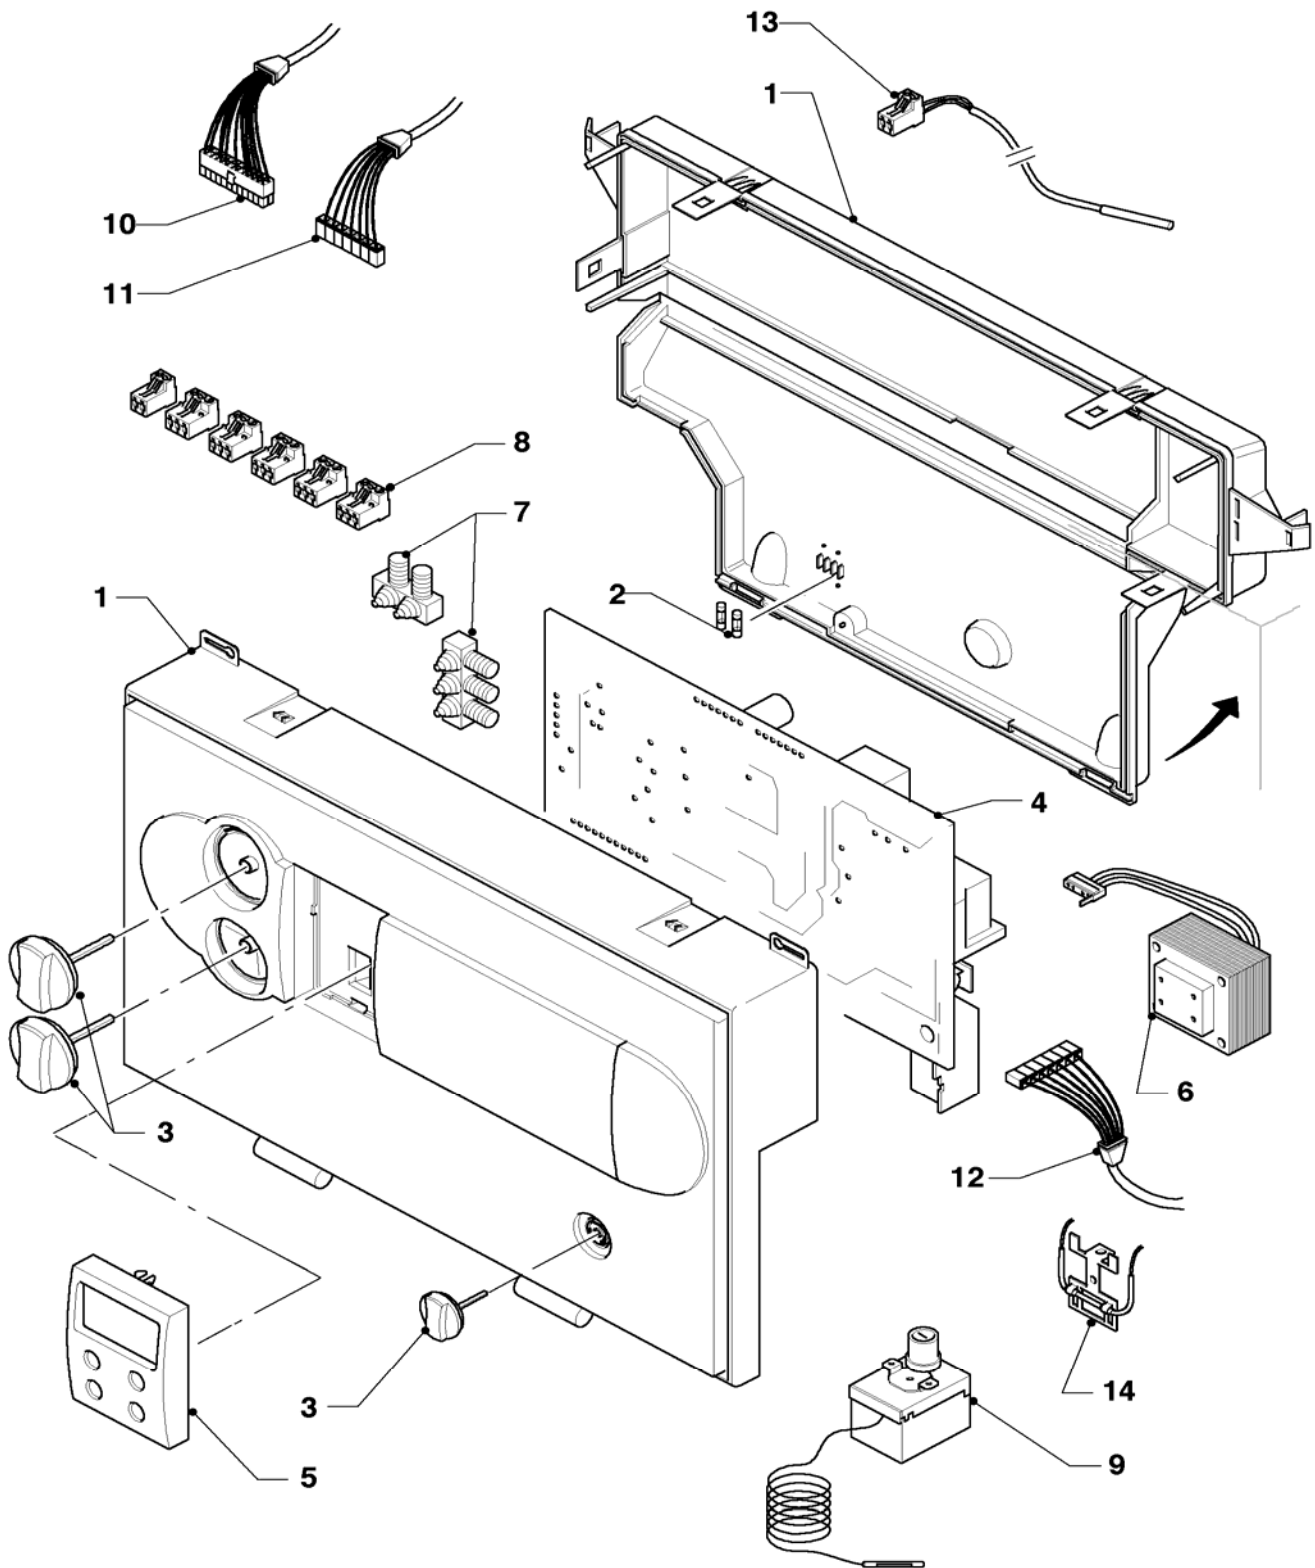

12 Control panel

VK 654/9, VK 754/9, VK 854/9, VK 1054/9, VK 1154/9, VK 1304/9, VK 1504/9, VK 1654/9

03 - 12 - 058

12 Control panel

VK 654/9, VK 754/9, VK 854/9, VK 1054/9, VK 1154/9, VK 1304/9, VK 1504/9, VK 1654/9

Pos.	Art.-No	Part	Type, note
		03-12-058	
01	295292	switch box, casing	with pos. 03
02	251957	fuse 4.0A T (set of 10)	
02	251961	fuse 1.25A T (set of 10)	
03	114288	knobs grey (set of 3)	
04	295535	basic printed circuit	
04	295536	basic printed circuit, additional module	
05	295548	printed circuit symbols display	
06	287450	transformer	
07	078533	cable fixation	
08	253815	cable connector (set)	2 poles (blue), 3 poles (white), 3 poles (turquoise), 3 poles (violet)
08	733737	cable connector	green
08	733734	connector spacing 5 3pole	grey
09	101198	temperature limiter	
10	295543	harness, cpl. basic printed circuit	
10	295544	cable, cpl. gas pressure monitor	
11	295539	harness, cpl. low voltage	
11	295541	harness, cpl. burner	
11	295542	harness, cpl. burner	
12	295540	harness, cpl. servo-drive	
13	253552	temperature sensitive element	
14	295552	flue gas temperature control	with sheet metal screw 235740
14	295553	flue gas temperature sensor replacement	not shown
14	235740	screw	for flue gas temperature safeguard (not shown)

Subject to alteration !

Attention: Please take the gross price from the valid price list !