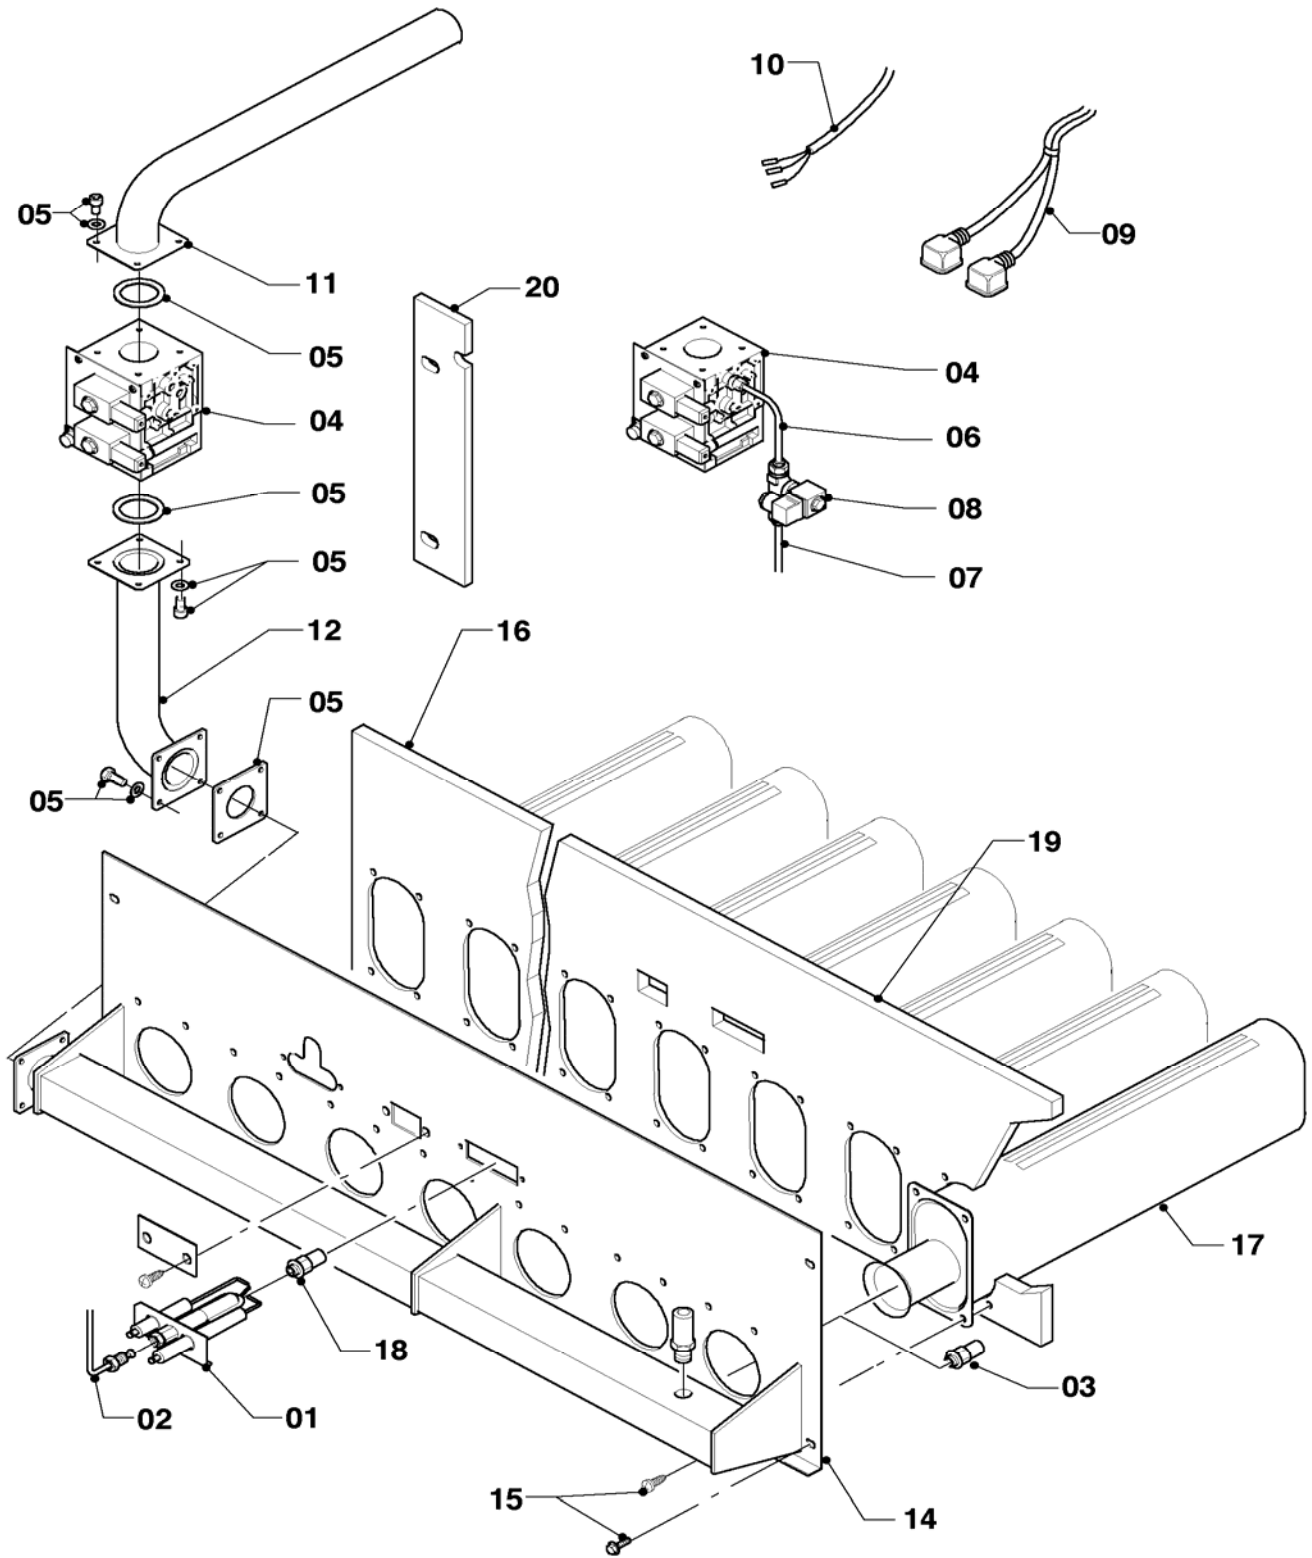

04 Burner

VK 654/9, VK 754/9, VK 854/9, VK 1054/9, VK 1154/9, VK 1304/9, VK 1504/9, VK 1654/9

03 - 04 - 070.01

04 Burner

VK 654/9, VK 754/9, VK 854/9, VK 1054/9, VK 1154/9, VK 1304/9, VK 1504/9, VK 1654/9

Pos.	Art.-No	Part	Type, note
		03-04-070	
01	295485	pilot burner	with pilot burner nozzle for natural and liquid gas
02	509529	pilot burner tube, ...115 kW	
02	509530	pilot burner tube, 130 kW...165 kW	
03	178821	nozzle conversion set (18x D 2,60)	VK 654/9 ... 1654/9, natural gas E (H)
03	178824	nozzle conversion set (18x D 1,65)	VK 654/9 ... 1654/9, liquid gas GPL (B/P), with pos. 06-08
04	295473	gas section	VK 654/9 ... 1504/9, incl. 2x o-ring and cable tree (harness) 295542 for natural gas E (H) for liquid gas GPL (B/P) please order cable tree (harness) 295550
04	295437	gas section	VK 1654/9, incl. 2x o-ring
04	295479	gas pressure regulator (4-37mbar)	
05	0020032742	fastening kit (gas pipe)	
06	295582	pilot burner LPG pipes up to 115 kW	2 pieces, for isolation valve and burner
07	295583	pilot burner LPG pipes from 130 kW	2 pieces, for isolation valve and burner
08	295480	stop valve L.P.G.	isolation valve for liquid gas GPL B/P
09	295541	harness, cpl. burner	natural gas, only for gas valve Type VRB 25
09	295542	harness, cpl. burner	natural gas, only for gas valve Type VR 432
09	295549	harness, cpl. for lpg section	liquid gas, only for gas valve Type VRB 25
09	295550	harness, cpl. lpg section	liquid gas, only for gas valve Type VR 432
10	295543	harness, cpl. basic printed circuit	
10	295544	cable, cpl. gas pressure monitor	VK 654/9 ... 1154/9
11	295460	gas connection tube	VK 654/9 ... 1154/9
11	295462	gas connection tube	VK 1304/9 ... 1654/9
12	295449	gas connection tube	VK 654/9 ... 1154/9
12	295461	gas connection tube	VK 1304/9 ... 1654/9
14	295418	burner plate	VK 654/9
14	295419	burner plate	VK 754/9
14	295420	burner plate	VK 854/9
14	295421	burner plate	VK 1054/9
14	295422	burner plate	VK 1154/9
14	295423	burner plate	VK 1304/9
14	295424	burner plate	VK 1504/9
14	295425	burner plate	VK 1654/9
15	295416	fastening set burner isolation	
15	0020013316	fastening set burner	
16	295414	insulation, burner left	
17	295434	burner tube	
17	235715	tapping screw ISO 7049	not shown
18	295485	pilot burner	with pilot burner nozzle for natural and liquid gas
19	113947	insulation	VK 654/9
19	113948	insulation	VK 754/9
19	113949	insulation	VK 854/9
19	113950	insulation	VK 1054/9
19	295400	insulation	VK 1154/9
19	295401	insulation	VK 1304/9
19	295402	insulation	VK 1504/9
19	295403	insulation	VK 1654/9
19	295404	insulation, burner right/left	
19	295405	insulation burner left	
20	295415	insulation, right	

Subject to alteration !

Attention: Please take the gross price from the valid price list !