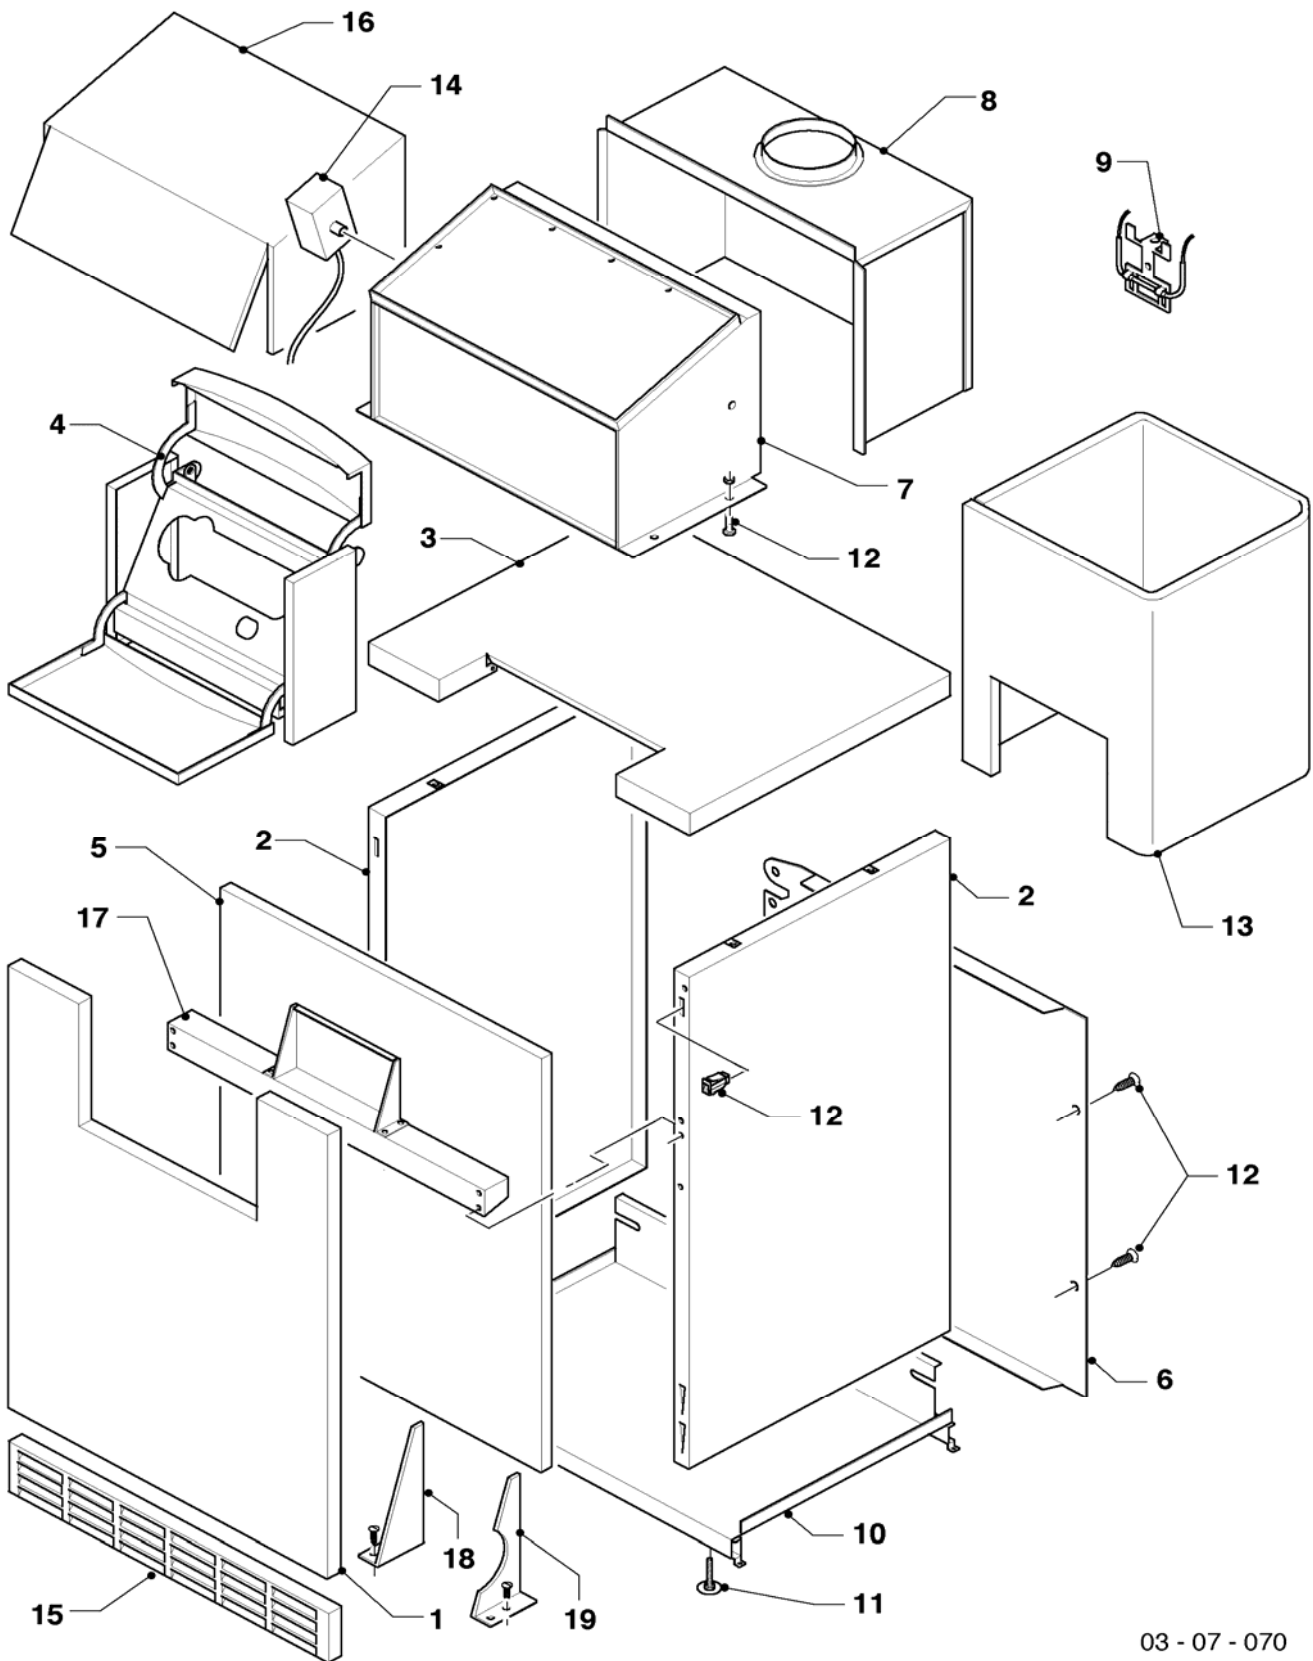

07 Casing parts

VK 654/9, VK 754/9, VK 854/9, VK 1054/9, VK 1154/9, VK 1304/9, VK 1504/9, VK 1654/9

03 - 07 - 070

07 Casing parts

VK 654/9, VK 754/9, VK 854/9, VK 1054/9, VK 1154/9, VK 1304/9, VK 1504/9, VK 1654/9

Pos.	Art.-No	Part	Type, note
		03-07-070	
01	509576	front panel 65 kW	VK 654/9
01	509577	front panel 75 kW	VK 754/9
01	509578	front panel 85 kW	VK 854/9
01	509579	front panel 105 kW	VK 1054/9
01	509580	front panel 115 kW	VK 1154/9
01	509581	front panel 130 kW	VK 1304/9
01	509582	front panel 150 kW	VK 1504/9
01	509583	front panel 165 kW	VK 1654/9
02	509541	side panel	left side = right side
03	509568	cover 65 kW	VK 654/9
03	509569	cover 75 kW	VK 754/9
03	509570	cover 85 kW	VK 854/9
03	509571	cover 105 kW	VK 1054/9
03	509572	cover 115 kW	VK 1154/9
03	509573	cover 130 kW	VK 1304/9
03	509574	cover 150 kW	VK 1504/9
03	509575	cover 165 kW	VK 1654/9
04	509026	casing	
05	509531	divider 65 KW	VK 654/9
05	509532	divider 75 KW	VK 754/9
05	509533	divider 85 KW	VK 854/9
05	509534	divider 105 KW	VK 1054/9
05	509535	divider 115 KW	VK 1154/9
05	509536	divider 130 KW	VK 1304/9
05	509537	divider 150 KW	VK 1504/9
05	509538	divider 165 KW	VK 1654/9
06	509542	back panel, 65 KW	VK 654/9
06	509543	back panel, 75 KW	VK 754/9
06	509544	back panel, 85 KW	VK 854/9
06	509545	back panel, 105 KW	VK 1054/9
06	509546	back panel, 115 KW	VK 1154/9
06	509547	back panel, 130 KW	VK 1304/9
06	509548	back panel, 150 KW	VK 1504/9
06	509549	back panel, 165 KW	VK 1654/9
07	509592	condensing collector, 65 kW	VK 654/9
07	509593	condensing collector, 75 kW	VK 754/9
07	509594	condensing collector, 85 kW	VK 854/9
07	509595	condensing collector, 105 kW	VK 1054/9
07	509596	condensing collector, 115 kW	VK 1154/9
07	509597	condensing collector, 130 kW	VK 1304/9
07	509598	condensing collector, 150 kW	VK 1504/9
07	509599	condensing collector, 165 kW	VK 1654/9
07	295502	flow restrictor panel set	for exhaust door (not shown)
07	129128	shaft	for exhaust door (not shown)
07	295436	flue collector fastening set	not shown
08	509584	draft diverter, 65 kW	VK 654/9
08	509585	draft diverter, 75 kW	VK 754/9
08	509586	draft diverter, 85 kW	VK 854/9
08	509587	draft diverter, 105 kW	VK 1054/9
08	509588	draft diverter, 115 kW	VK 1154/9
08	509589	draft diverter, 130 kW	VK 1304/9
08	509590	draft diverter, 150 kW	VK 1504/9
08	509591	draft diverter, 165 kW	VK 1654/9

Subject to alteration !

Attention: Please take the gross price from the valid price list !