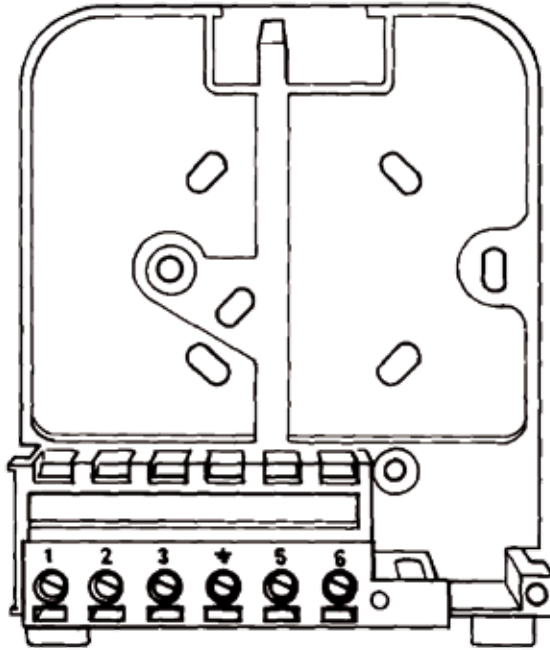

GP Wallplate for 103, 103E5 and 103E7 Timeswitches

1	2	3		5	6
ON	SPARE	COM	E	N	L
			Mains supply (via 3 amp fuse)		