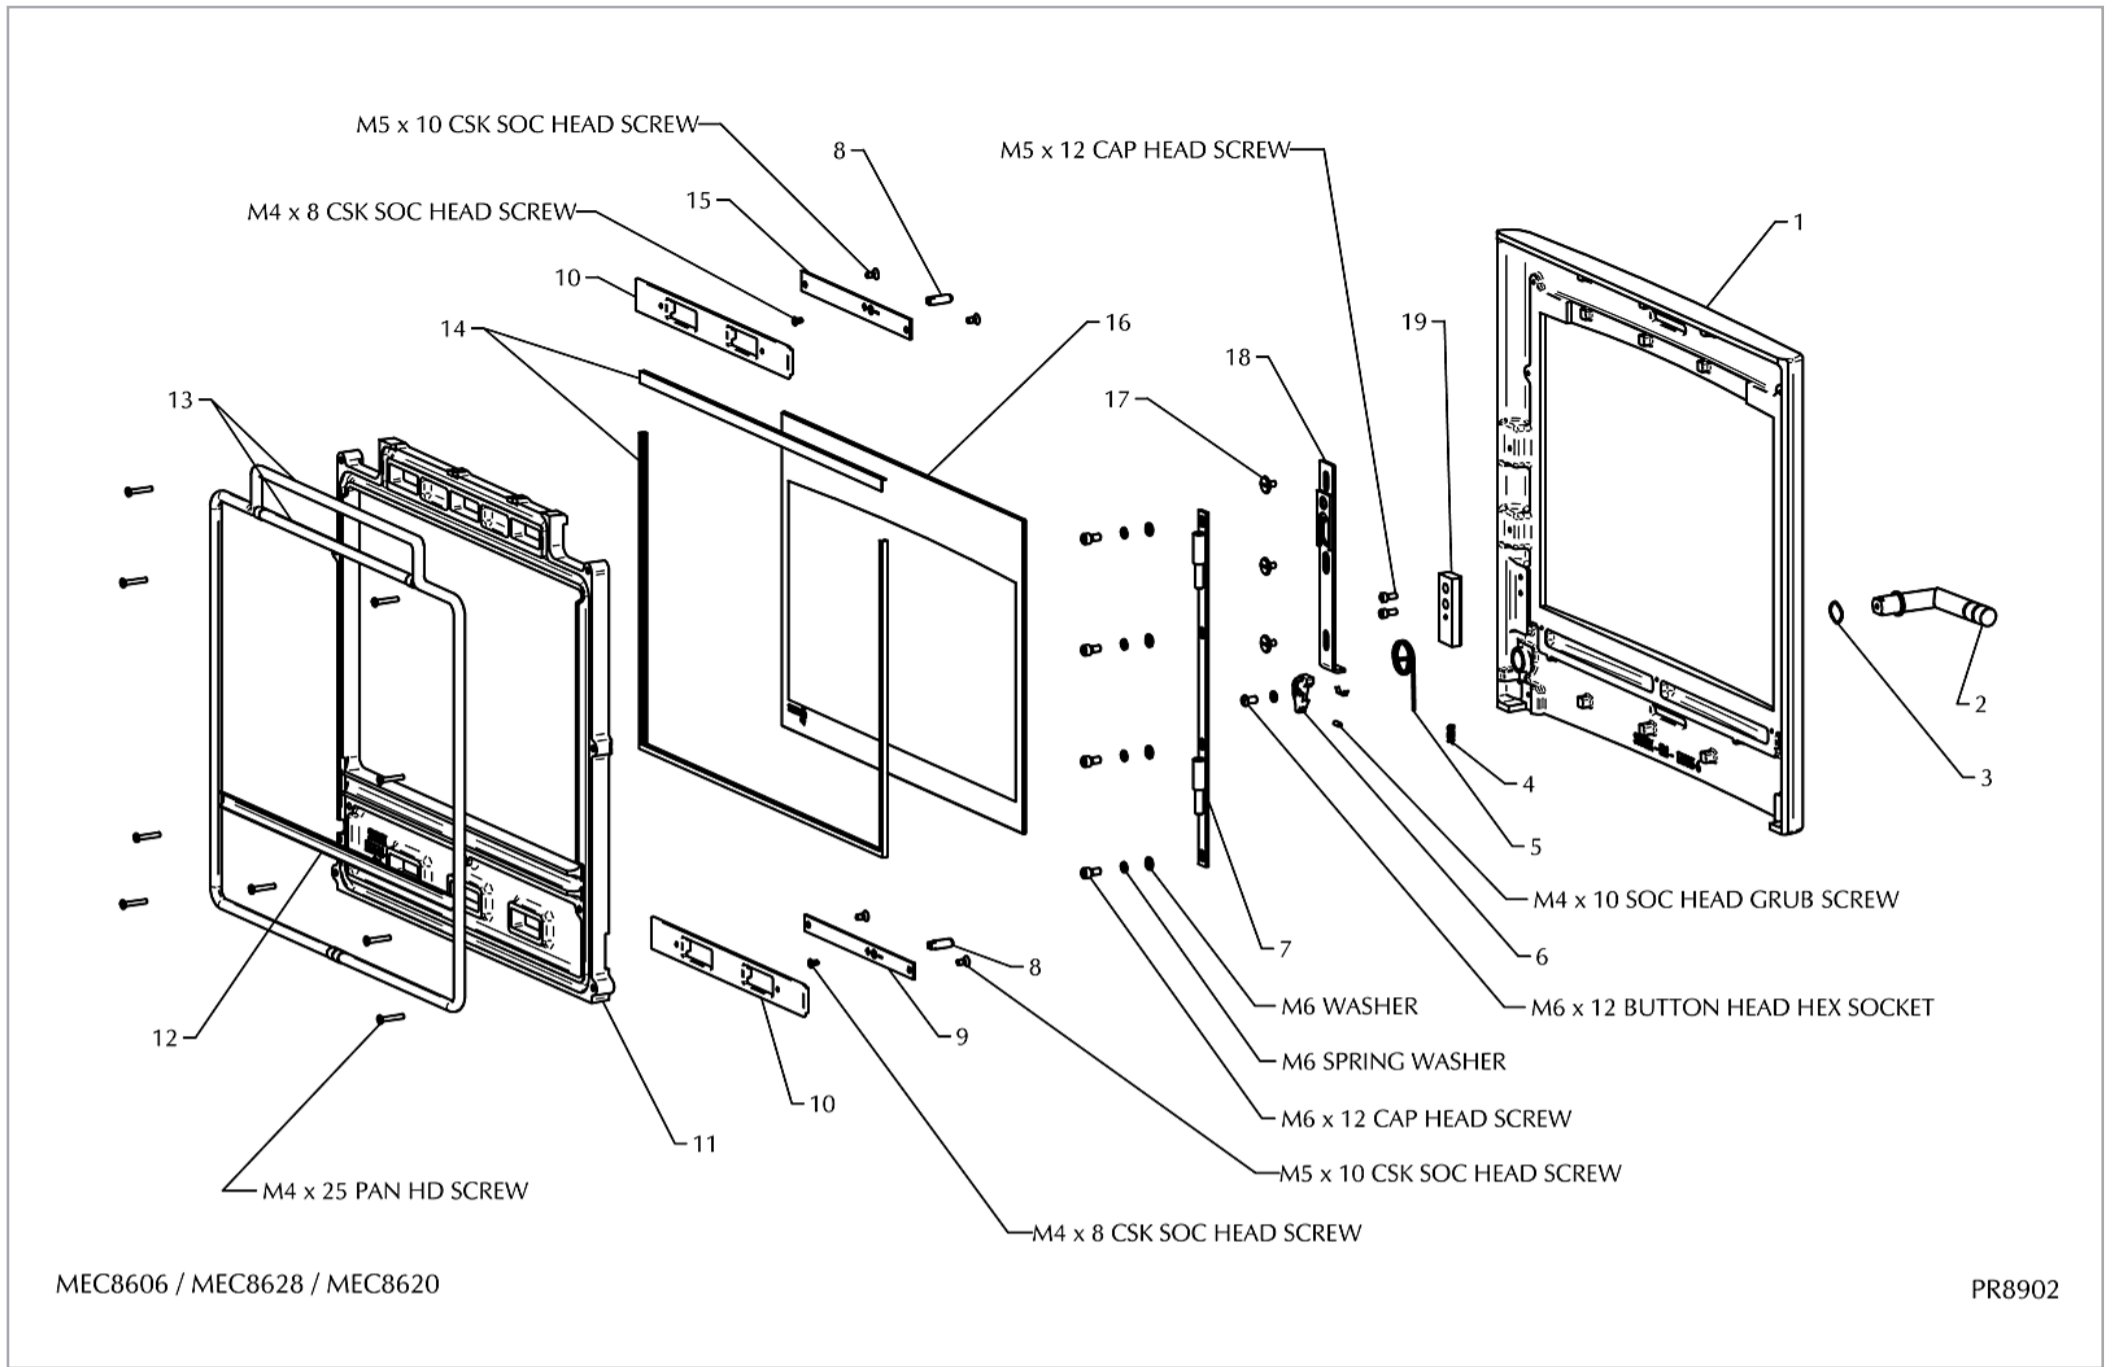

Ref. No.	Product Code	Drawing No. (if different)	Description
1	CA7669		6" CAST FLUE
2	SM13	MEC7004	6" FLUE BLANKING PLATE
3	-	ME501805	THERMOSTAT BLANKING PLATE
4	-	ME501806	THERMOSTAT BLANKING BAR
5	CA7651		PLINTH
6	SM62	CA7111	LOG RETAINER
7	ST8-CA7480	CA7480	GRATE BAR - MOVING
8	ST8-CA7479	CA7479	GRATE BAR - FIXED
9	ST8-CA7464	CA7464	MULTI FUEL INFILL RIGHT HAND SIDE
10	ST8-CA7500	CA7500	BACK RIDDLING BAR
11	MEC8792		RIDDLING TOOL ASSEMBLY
12	RVN-CA7595	CA7595	THIN MULTI FUEL RIDDLING SOCKET
13	ST8-CA7584	CA7584	RIDDLING BAR
14	MEC8793		ASHPAN TOOL ASSEMBLY
15	ST8-MEC8155	MEC8155	ASHPAN ASSEMBLY
16	MEC8620		DOOR ASSEMBLY
17	ST8-CA7463	CA7463	MULTI FUEL INFILL LEFT HAND SIDE
18	SM19	M0670CBLT	M6 X 70 COACHBOLT
19		MEC8747	AIRWASH ASSEMBLY
20	ME600599		LATCH SCREW
21	ST8-MEC8802	MEC8802	BAFFLE ASSEMBLY
22	MEC8625		BOILER CARCASS

Ref. No.	Product Code	Drawing No. (if different)	Description
1	CA7615		CAST DOOR
2	MEC8619		DOOR HANDLE ASSEMBLY
3	FA500024		WAVE SPRING - YRW-0087S17
4	FA9508	FA500016	SPRING 6.1MM O/D X 0.61MM DIAMETER WIRE X 22.2MM LONG
5	FA500025		TORSION SPRING
6	CA7635		DOOR HANDLE CAM
7	MEC8636		HINGE PLATE ASSEMBLY
8	ME600392		AIR CONTROL HANDLE
9	ME600449		PRIMARY AIR SLIDER PLATE
10	CA7649		AIR SLIDER
11	CA7648		GLASS CLAMP
12	4952 / 4957	CE7818	INSULATION TAPE (BLACK) 5MM X 2MM X 450MM (4957) - AVAILABLE IN 2M & 25M
13	5000 / 4670	CE7735	ROPE SEAL (BLACK) Ø14MM X 2300MM (4670) AVAILABLE IN 2M & 25M
13	5000 / 4670	CE7783	ROPE SEAL (BLACK) Ø14MM X 410MM (4670) AVAILABLE IN 2M & 25M
14	4950 / 4954	CE7739	SELF ADHESIVE TAPE (BLACK) 15MM X 2MM X 1110MM (4954) AVAILABLE IN 2M & 25M
14	4950 / 4954	CE7803	SELF ADHESIVE TAPE (BLACK) 15MM X 2MM X 470MM (4954) AVAILABLE IN 2M & 25M
15	ME600457		AIRWASH SLIDER PLATE
16	CE7705		DOOR GLASS
17	FA9510	ME7702	SHOULDER SCREW
18	MEC8865		CATCH SLIDER ASSEMBLY
19	ME600410		DOOR CATCH BLOCK